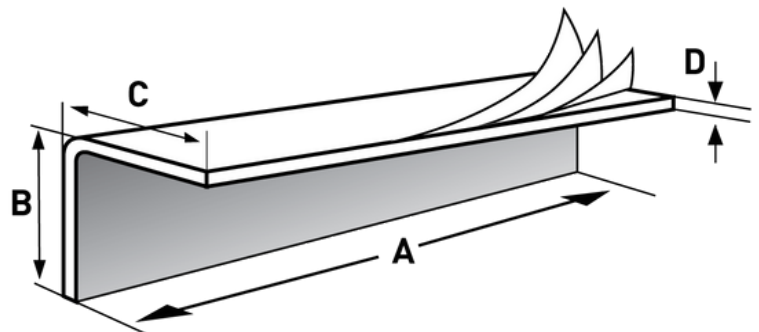

EDGEBOARDS

MADE FROM CARDBOARD

Edge or corner protection of customisable strength and personalisable in length, thickness and shape.

Technical characteristics

- A** Length: made to order (up to 6600 mm)
- B,C** Wings: from 33 to 95 mm (they can be asymmetrical)
- D** Thickness: from 2.5 to 7 mm

Paper: exterior of white or brown kraft, interior of highly resistant greyboard

Print: by flexography, up to 4 colours. It is also possible to add logos or text.

Did you know?

We can manufacture edgeboards with special characteristics to make them adhesive, humidity resistant, antistatic or antishock/antiabrasive.