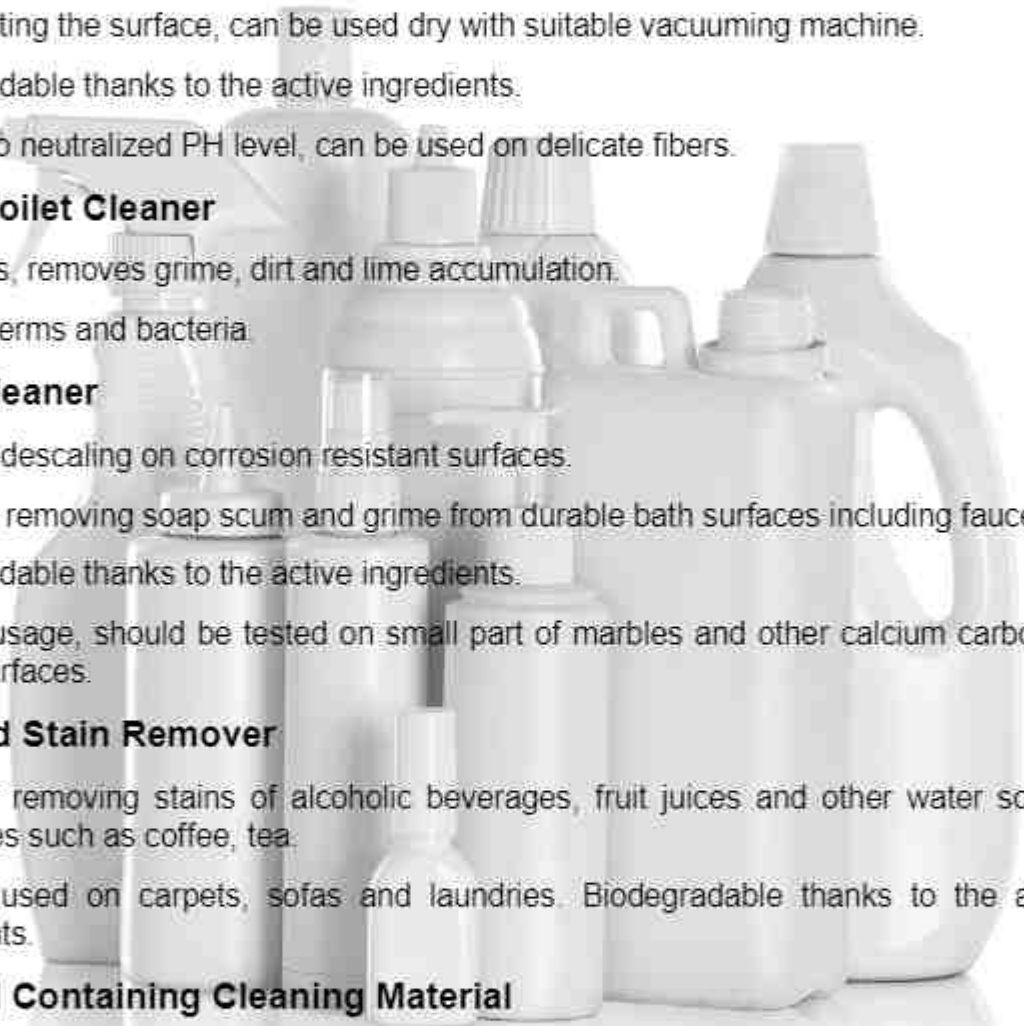

GENERAL CLEANING PRODUCTS

Carpet Shampoo for Machines

Suitable for cleaning carpets and sofa surfaces with wet type sofa cleaning machines.

Foam density can be controlled easily.

After dusting the surface, can be used dry with suitable vacuuming machine.

Biodegradable thanks to the active ingredients.

Thanks to neutralized PH level, can be used on delicate fibers.

WC – Toilet Cleaner

Disinfects, removes grime, dirt and lime accumulation.

Kills all germs and bacteria.

Bath Cleaner

Used for descaling on corrosion resistant surfaces.

Great for removing soap scum and grime from durable bath surfaces including faucets.

Biodegradable thanks to the active ingredients.

Prior to usage, should be tested on small part of marbles and other calcium carbonate based surfaces.

Dirt and Stain Remover

Used for removing stains of alcoholic beverages, fruit juices and other water soluble beverages such as coffee, tea.

Can be used on carpets, sofas and laundries. Biodegradable thanks to the active ingredients.

Mineral Containing Cleaning Material

Works on sinks, tiles, bath surfaces, kitchen appliances, aluminum, chrome and other hard surfaces: cleans and shines without any scratches.

With the help of minerals and active ingredients, takes away hardened dirt.

Leaves a great scent behind and takes away bad odor.