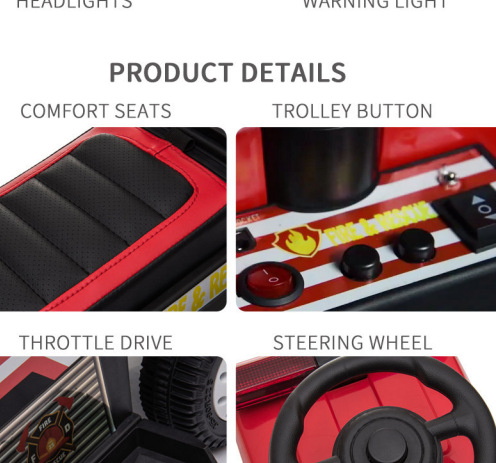

SUNVISOR INSTALLATION

PUSH ROD INSTALLATION

WITH LIGHTS AND MUSIC CHILDREN HAVE MORE FUN

THE CAR HAS MUSIC AND LIGHTING EFFECTS CHILDREN HAVE MORE FUN

STEERING WHEEL PRESSED CAN EMIT WARNING SOUND

HEADLIGHTS

WARNING LIGHT

PRODUCT DETAILS

COMFORT SEATS

TROLLEY BUTTON

THROTTLE DRIVE

STEERING WHEEL