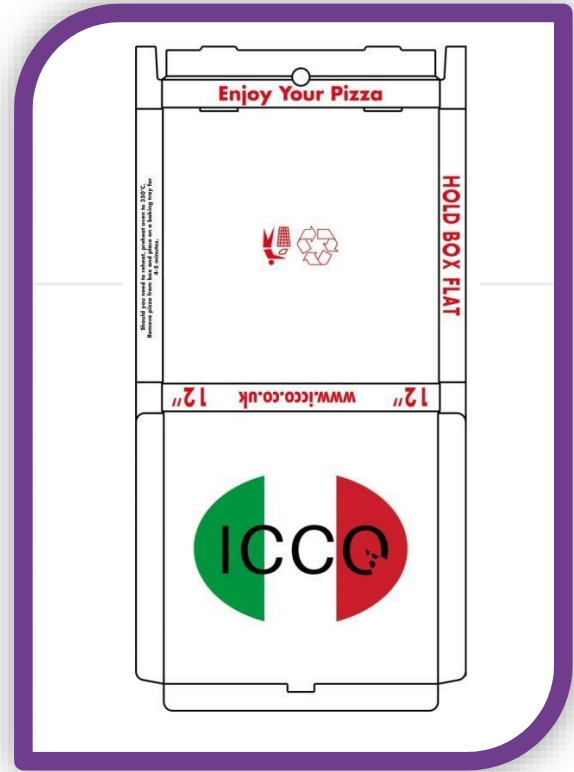

+90 542 604 8983

www.atlasforexport.com

contact@atlasforexport.com

[atlaspackexport](#)

Reach Test
Migration Test
ISO9001
ISO18001
ISO14001
ISO22000

MORE
THAN
100
DIFFERENT
SHAPES

London Models

320x20x45

320x20x45

320x20x45

320x20x45

320x20x45

CLASSIC ITALIAN PIZZA

CLASSIC ITALIAN PIZZA

CLASSIC ITALIAN PIZZA

CLASSIC ITALIAN PIZZA