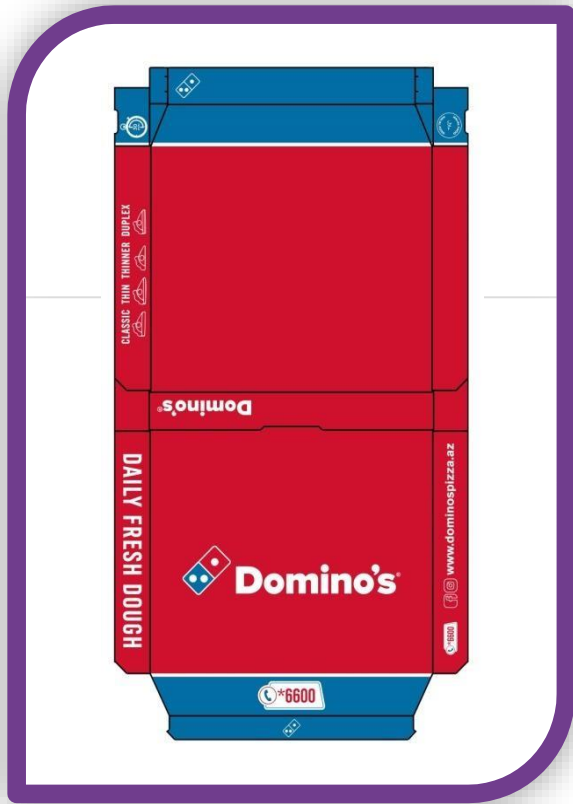

320x20x45

320x20x45

320x20x45

320x20x45

CLASSIC ITALIAN PIZZA

CLASSIC ITALIAN PIZZA

CLASSIC ITALIAN PIZZA

CLASSIC ITALIAN PIZZA

CLASSIC ITALIAN PIZZA

Francia Models

Octagon Models

Dominos Models

Finland Models

Treviso Models

Treviso & Octagon Models

C Models

Take Away Models

Side Order Box (SOB)

Baguette Traiteur

Fish & Chips Box

Calzone Box

Burger Box

Suffle Box

Kebap Box