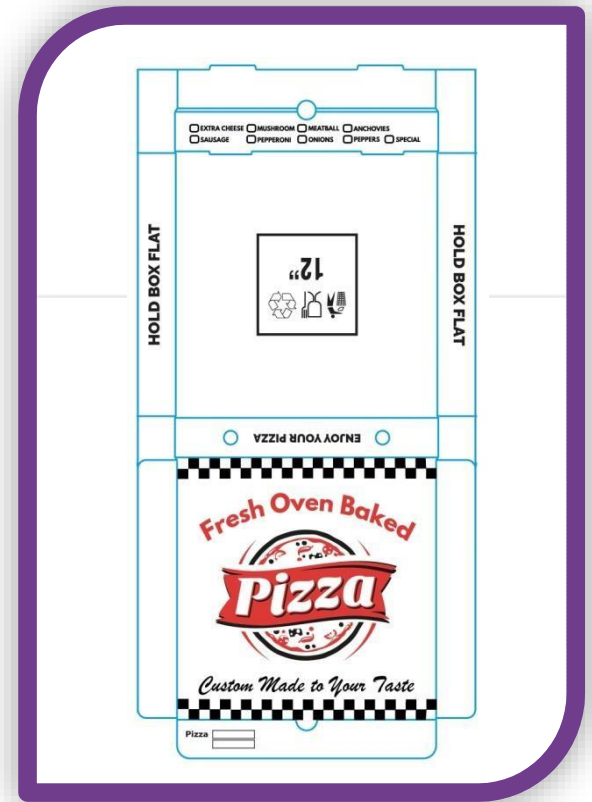

+90 542 604 8983

www.atlasforexport.com

contact@atlasforexport.com

[atlaspackexport](#)

Reach Test
Migration Test
ISO9001
ISO18001
ISO14001
ISO22000

MORE
THAN
100
DIFFERENT
SHAPES

London Models

320x20x45

320x20x45

320x20x45

320x20x45

320x20x45

CLASSIC ITALIAN PIZZA

CLASSIC ITALIAN PIZZA

CLASSIC ITALIAN PIZZA

CLASSIC ITALIAN PIZZA

Take Away Models

Side Order Box (SOB)

Baguette Traiteur

Fish & Chips Box

Calzone Box

Burger Box

Suffle Box

Kebap Box