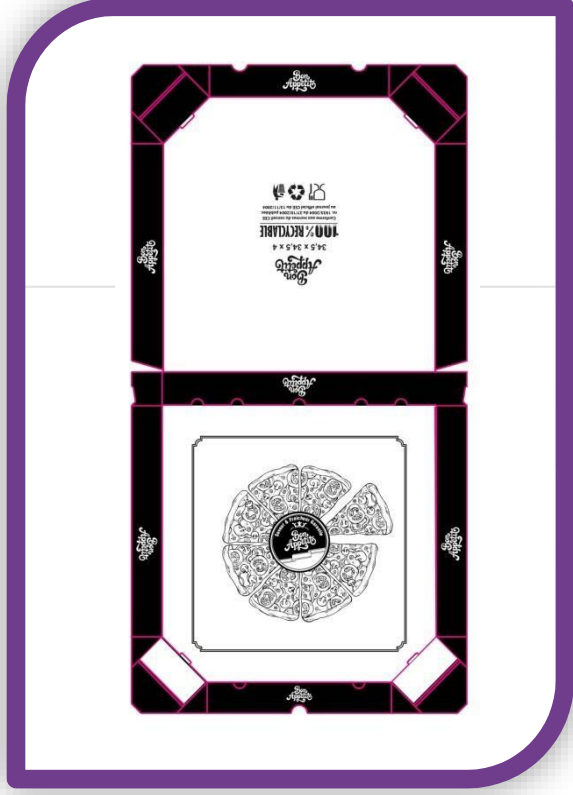

320x20x45

320x20x45

320x20x45

320x20x45

CLASSIC ITALIAN PIZZA

CLASSIC ITALIAN PIZZA

CLASSIC ITALIAN PIZZA

CLASSIC ITALIAN PIZZA

CLASSIC ITALIAN PIZZA

Francia Models

Octagon Models

Dominos Models

Finland Models

Treviso Models

Treviso & Octagon Models

C Models

Take Away Models

Side Order Box (SOB)

Baguette Traiteur

Fish & Chips Box

Calzone Box

Burger Box

Suffle Box

Kebap Box