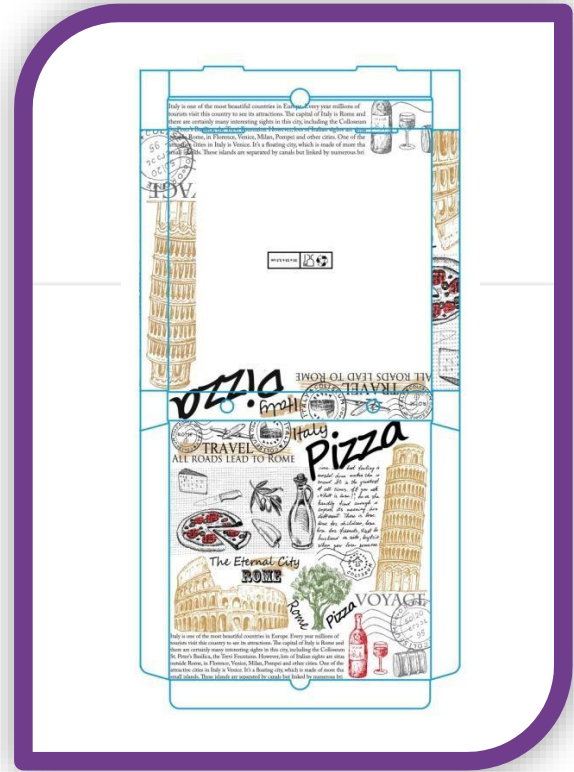

+90 542 604 8983

www.atlasforexport.com

contact@atlasforexport.com

[atlaspackexport](#)

Reach Test
Migration Test
ISO9001
ISO18001
ISO14001
ISO22000

MORE
THAN
100
DIFFERENT
SHAPES

London Models

320x20x45

320x20x45

320x20x45

320x20x45

320x20x45

CLASSIC ITALIAN PIZZA

CLASSIC ITALIAN PIZZA

CLASSIC ITALIAN PIZZA

CLASSIC ITALIAN PIZZA

Take Away Models

Side Order Box (SOB)

Baguette Traiteur

Fish & Chips Box

Calzone Box

Burger Box

Suffle Box

Kebap Box