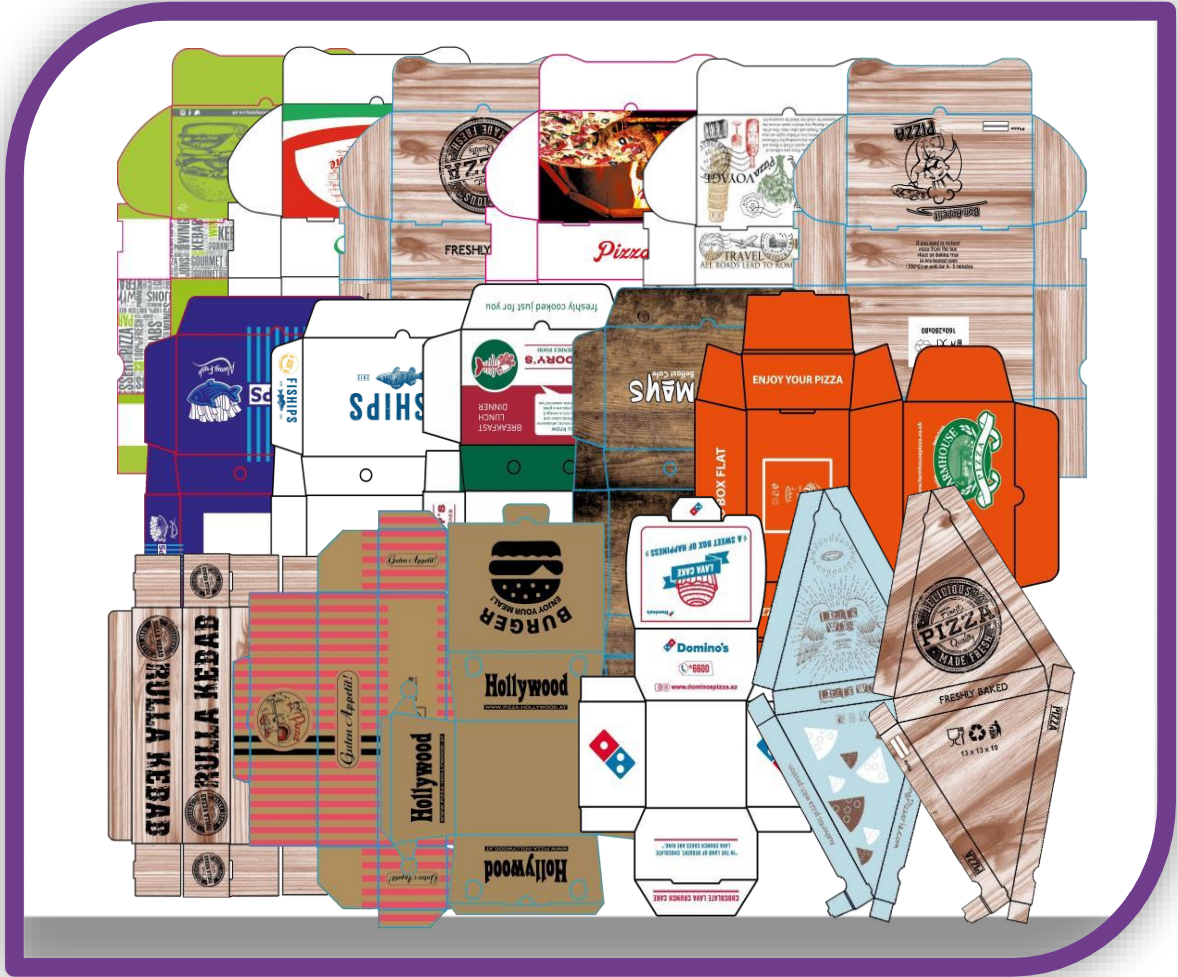

+90 542 604 8983

www.atlasforexport.com

contact@atlasforexport.com

[atlaspackexport](#)

Reach Test
Migration Test
ISO9001
ISO18001
ISO14001
ISO22000

MORE
THAN
100
DIFFERENT
SHAPES

London Models

320x20x45

320x20x45

320x20x45

320x20x45

320x20x45

CLASSIC ITALIAN PIZZA

CLASSIC ITALIAN PIZZA

CLASSIC ITALIAN PIZZA

CLASSIC ITALIAN PIZZA

CLASSIC ITALIAN PIZZA

Francia Models

Octagon Models

Dominos Models

Finland Models

Treviso Models

Treviso & Octagon Models

C Models

Take Away Models

Side Order Box (SOB)

Baguette Traiteur

Fish & Chips Box

Calzone Box

Burger Box

Suffle Box

Kebap Box