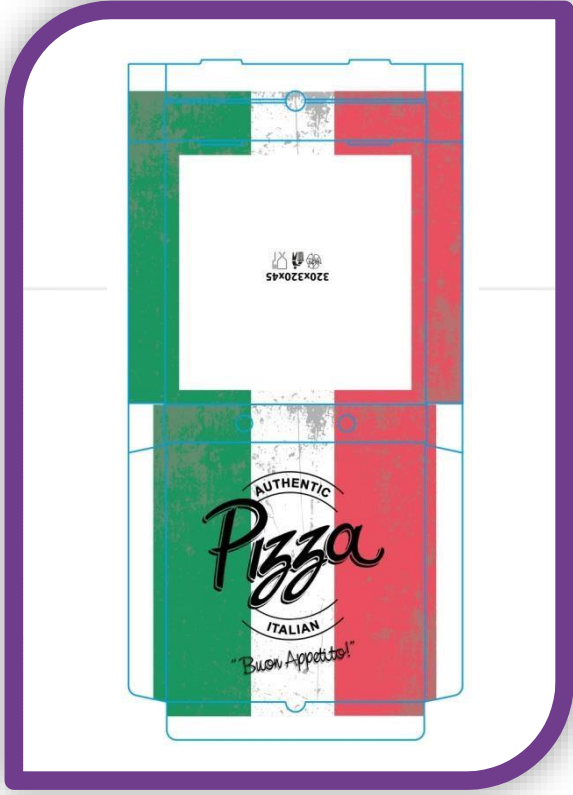

+90 542 604 8983

www.atlasforexport.com

contact@atlasforexport.com

[atlaspackexport](#)

Reach Test
Migration Test
ISO9001
ISO18001
ISO14001
ISO22000

MORE
THAN
100
DIFFERENT
SHAPES

London Models

320x20x45

320x20x45

320x20x45

320x20x45

320x20x45

CLASSIC ITALIAN PIZZA

CLASSIC ITALIAN PIZZA

CLASSIC ITALIAN PIZZA

CLASSIC ITALIAN PIZZA

Take Away Models

Side Order Box (SOB)

Baguette Traiteur

Fish & Chips Box

Calzone Box

Burger Box

Suffle Box

Kebap Box