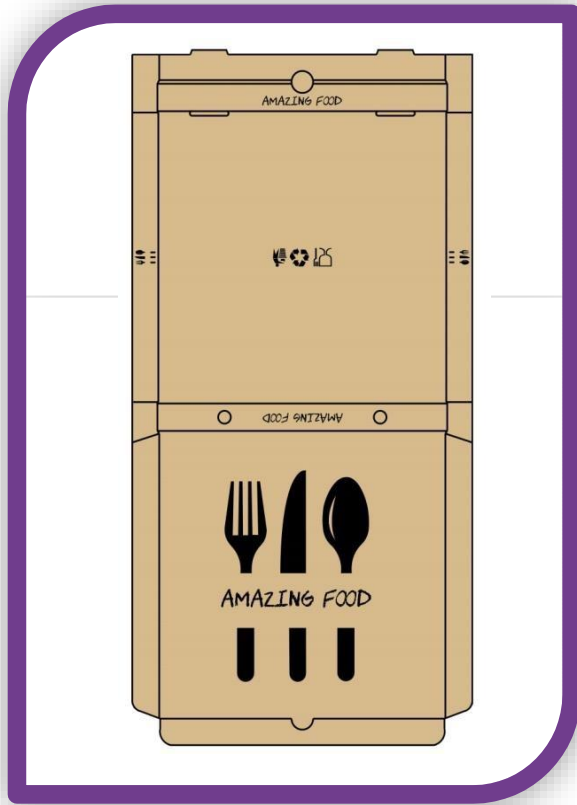

+90 542 604 8983

www.atlasforexport.com

contact@atlasforexport.com

[atlaspackexport](#)

Reach Test
Migration Test
ISO9001
ISO18001
ISO14001
ISO22000

MORE
THAN
100
DIFFERENT
SHAPES

London Models

320x20x45

320x20x45

320x20x45

320x20x45

320x20x45

CLASSIC ITALIAN PIZZA

CLASSIC ITALIAN PIZZA

CLASSIC ITALIAN PIZZA

CLASSIC ITALIAN PIZZA