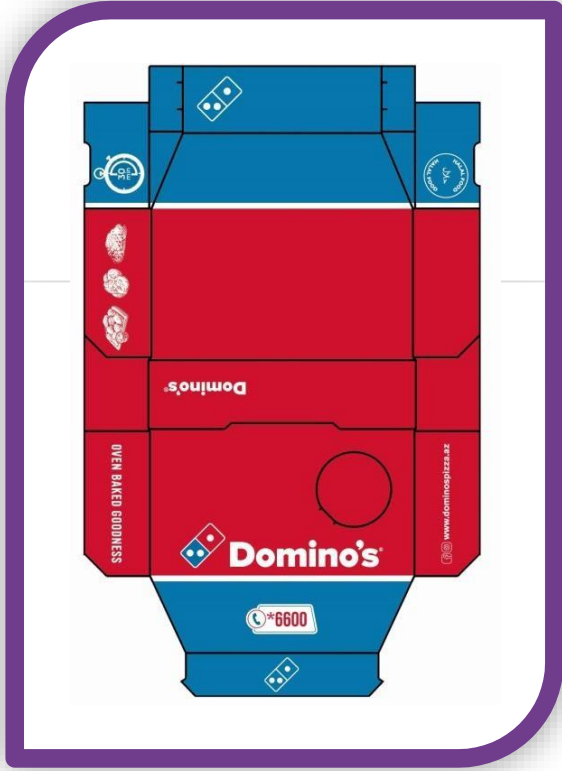

320x20x45

320x20x45

320x20x45

320x20x45

CLASSIC ITALIAN PIZZA

CLASSIC ITALIAN PIZZA

CLASSIC ITALIAN PIZZA

CLASSIC ITALIAN PIZZA

CLASSIC ITALIAN PIZZA

Francia Models

Octagon Models

Dominos Models

Finland Models

Treviso Models

Treviso & Octagon Models

C Models

Take Away Models

Side Order Box (SOB)

Baguette Traiteur

Fish & Chips Box

Calzone Box

Burger Box

Suffle Box

Kebap Box