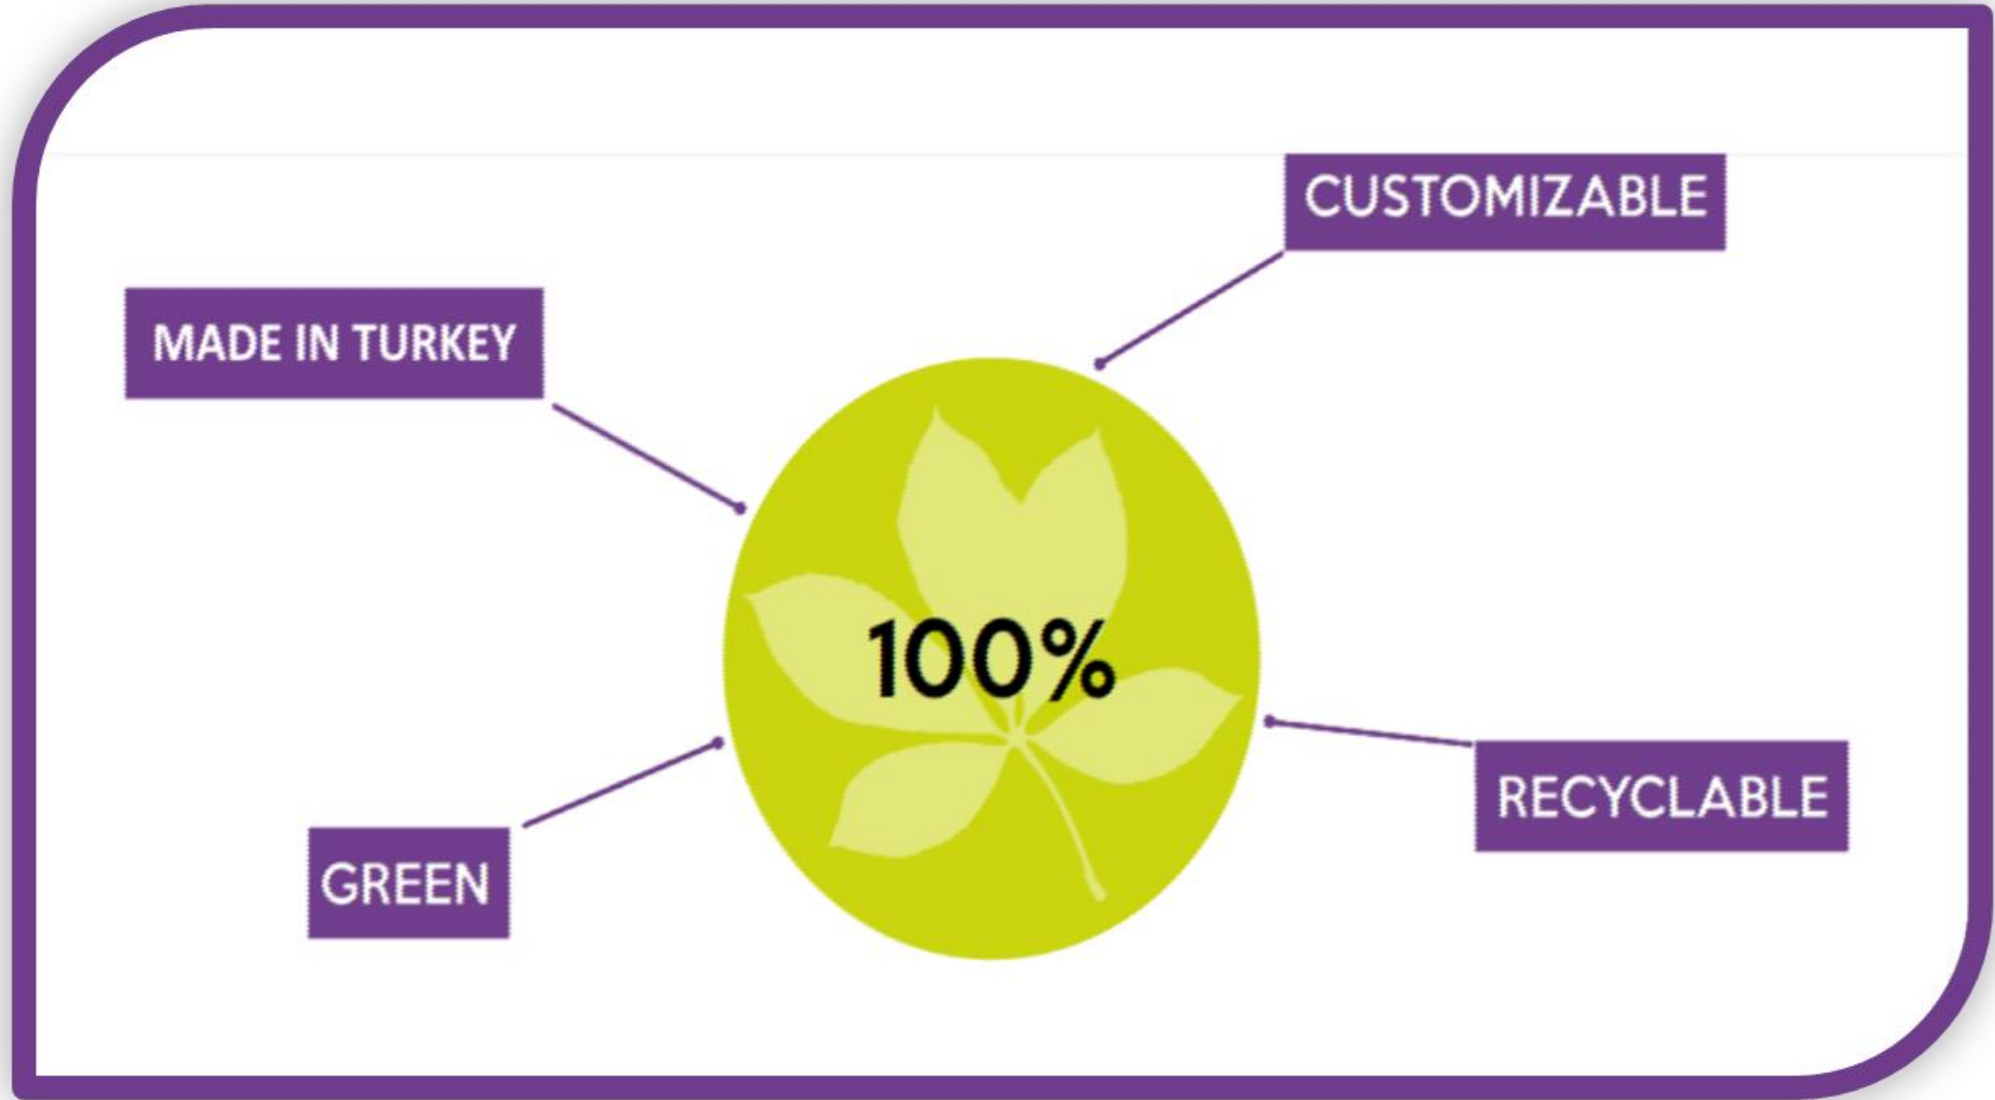

+90 542 604 8983

www.atlasforexport.com

contact@atlasforexport.com

[atlaspackexport](#)

Reach Test
Migration Test
ISO9001
ISO18001
ISO14001
ISO22000

MORE
THAN
100
DIFFERENT
SHAPES

London Models

320x20x45