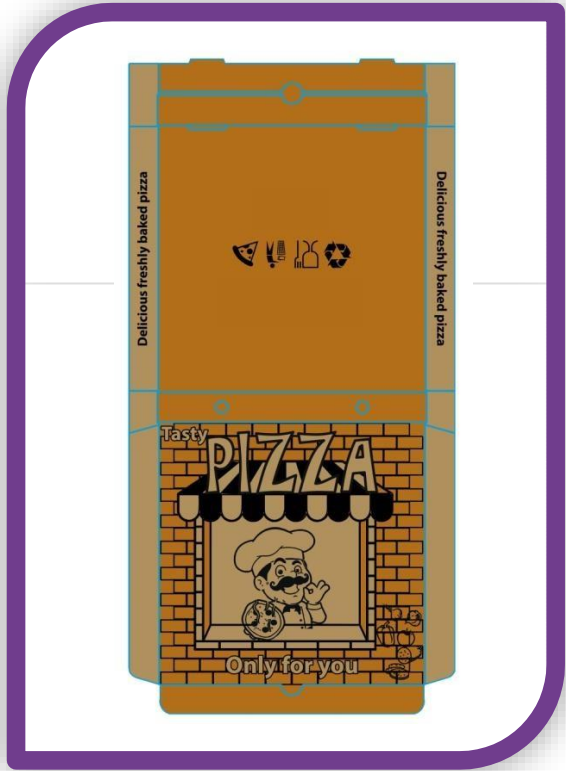

+90 542 604 8983

www.atlasforexport.com

contact@atlasforexport.com

[atlaspackexport](#)

Reach Test
Migration Test
ISO9001
ISO18001
ISO14001
ISO22000

MORE
THAN
100
DIFFERENT
SHAPES

London Models

320x20x45

320x20x45

320x20x45

320x20x45

320x20x45

CLASSIC ITALIAN PIZZA

CLASSIC ITALIAN PIZZA

CLASSIC ITALIAN PIZZA

CLASSIC ITALIAN PIZZA

Take Away Models

Side Order Box (SOB)

Baguette Traiteur

Fish & Chips Box

Calzone Box

Burger Box

Suffle Box

Kebap Box