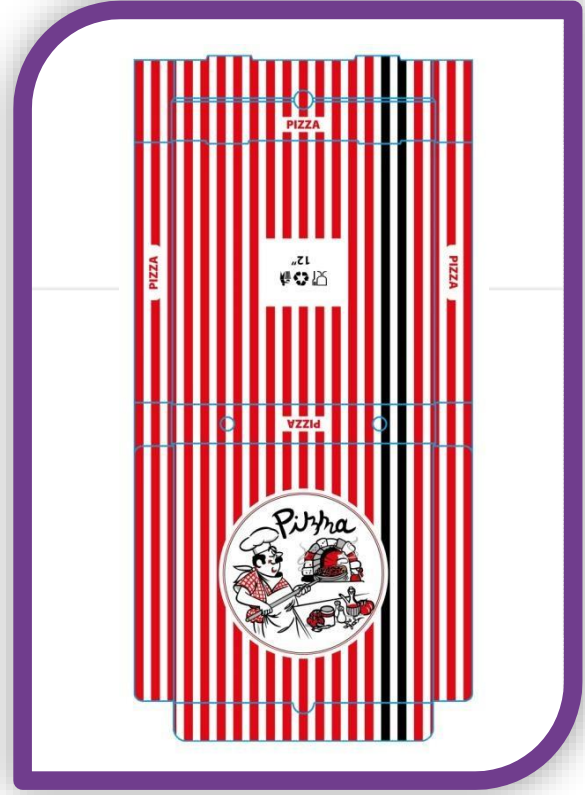

+90 542 604 8983

www.atlasforexport.com

contact@atlasforexport.com

[atlaspackexport](#)

Reach Test
Migration Test
ISO9001
ISO18001
ISO14001
ISO22000

MORE
THAN
100
DIFFERENT
SHAPES

London Models

320x20x45

320x20x45

320x20x45

320x20x45

320x20x45

CLASSIC ITALIAN PIZZA

CLASSIC ITALIAN PIZZA

CLASSIC ITALIAN PIZZA

CLASSIC ITALIAN PIZZA