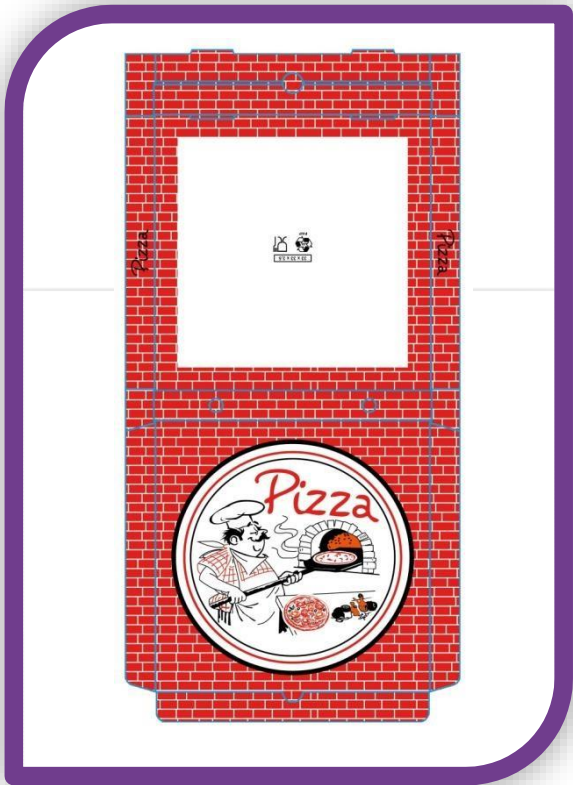

+90 542 604 8983

www.atlasforexport.com

contact@atlasforexport.com

[atlaspackexport](#)

Reach Test
Migration Test
ISO9001
ISO18001
ISO14001
ISO22000

MORE
THAN
100
DIFFERENT
SHAPES

London Models

320x20x45

320x20x45

320x20x45

320x20x45

320x20x45

CLASSIC ITALIAN PIZZA

CLASSIC ITALIAN PIZZA

CLASSIC ITALIAN PIZZA

CLASSIC ITALIAN PIZZA