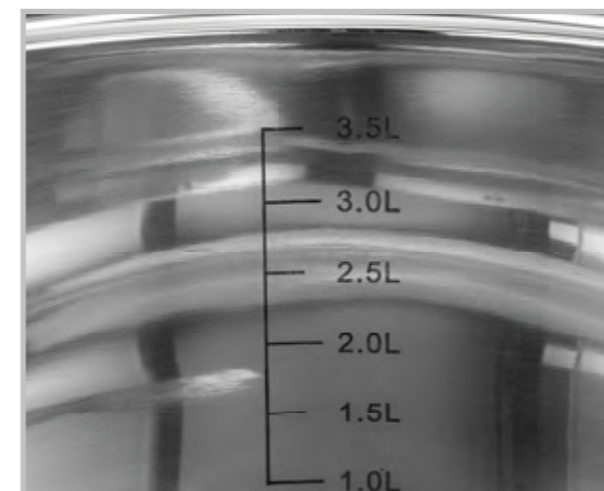

- HEAT-RESISTANT GLASS LID
- MEASURING SCALE
- COOL-TOUCH HANDLES
- MULTILAYER CAPSULE BOTTOM
- CONVENIENT NON-HEATED HANDLES
- EASY TO CLEAN

HALOGEN

GAS

FLAME PROOF

VITROCERAMIC

ELECTRIC

DISHWASHER

INDUCTION