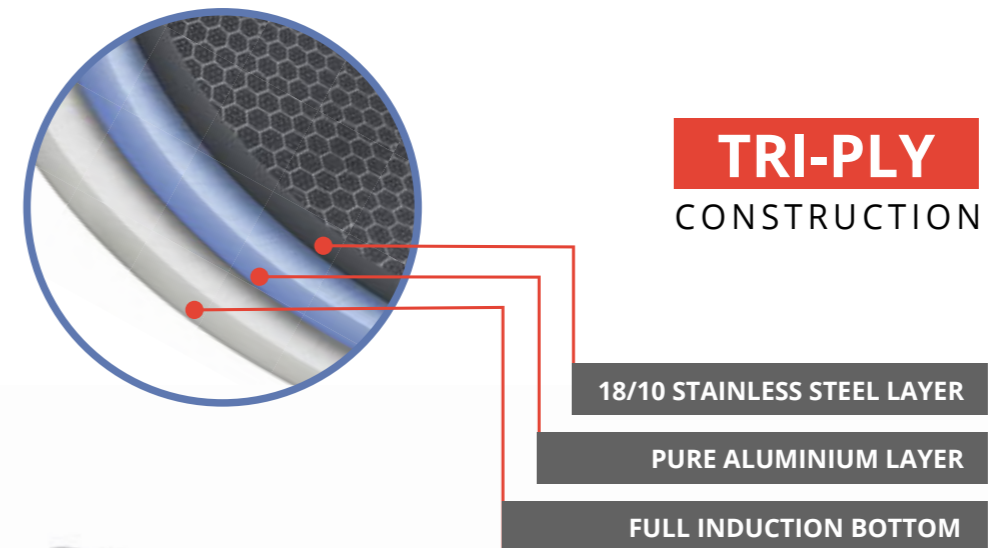

# TRI-PLY stainless steel

Resto stainless steel pans with TRI-PLY technology consist of three layers of modern, performance enhancing materials:

- LAYER 1 is the top layer of a strong 18/10 stainless steel with a coating of honeycomb pattern technology providing extreme scratch resistance.
- LAYER 2 is the middle layer of aluminium which has excellent thermal conductivity, contributing to the rapid and uniform distribution of heat over the entire cooking surface.
- LAYER 3 is the final outer layer of stainless steel and forms a full induction bottom to the pan.