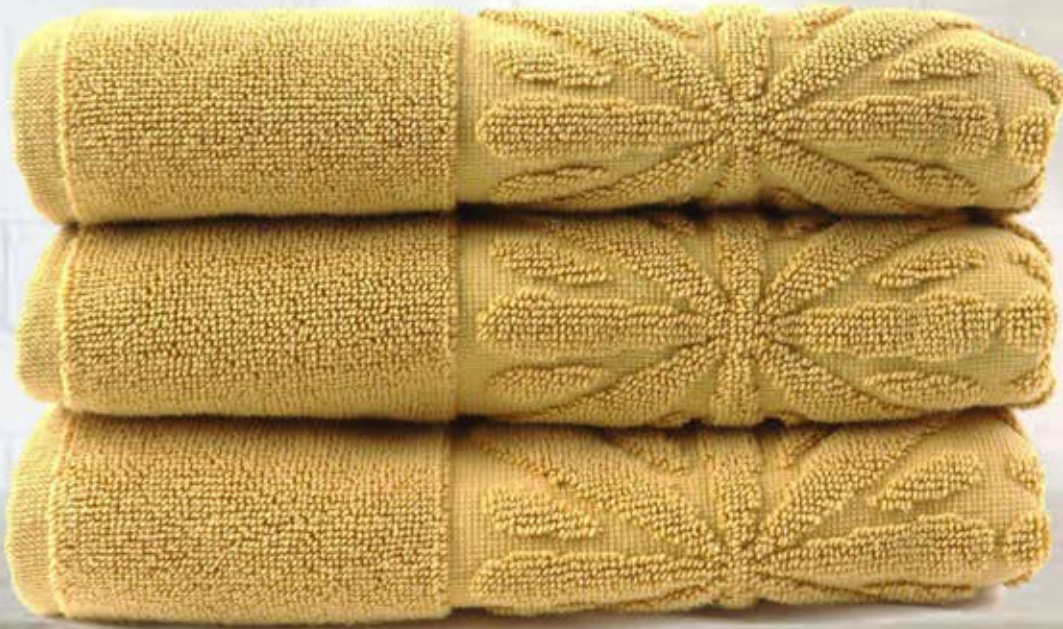

Moroccan Tile Towel Range
440 gsm, Turkish Cotton. Single ply.
*Bath Sheet
*Bath Towel
*Hand Towel
*Wash Cloth
Made in Turkey.

Moroccan Tile

Provide a fresh update to your bathroom with our luxurious 440 gsm Turkish Cotton Bath Towel Collection. This spa-like quality towel set is made of premium long staple cotton that is highly absorbent and creates a luxuriously soft feel, while the double ply loop construction increases thickness, absorbency, and ensures less lint.

being dried

plush

Storm Towel Range
580 gsm, Turkish Cotton. Double ply.
*Bath Sheet
*Bath Towel
*Hand Towel
*Wash Cloth
Made in Turkey.

Waffle textured border, hand-tied fringes, tiny checker sculpted jacquard weave effect. This is the bath towel set what you are looking for. Energy-giving shades will feel you better. Spoiling yourself using the quality towels. Every bathing sanctuary will be more joyful after that time. What refresh feels to wrap in a soft, absorbent, fluffy bath towel after a warm shower, these towels possess breathable characteristics which make them perfect for your hands and body. Made from 100% Turkish cotton,

Reizen

Time to break
the routines

Reizen Bathmat Range

900-1000 gsm, Max Touch Cotton. Double ply.
* 50x75 cm
Made in Turkey.

Loomed with finest 100% Turkish cotton and crafted with extraordinary ribbed effect, this bathmat provides you a contemporary line adding an modern look to any bathroom with its aesthetic design. Choose your own colour shades and add this bathmat your indispensable bathing experience.

Louisa

Time to break
the routines

Louisa Bathmat Range

900-1000 gsm, Max Touch Cotton. Double ply.
* 50x75 cm
Made in Turkey.

Loomed with finest 100% Turkish cotton and crafted with extraordinary ribbed effect, this bathmat provides you a contemporary line adding a modern look to any bathroom with its aesthetic design. Choose your own colour shades and add this bathmat your indispensable bathing experience.