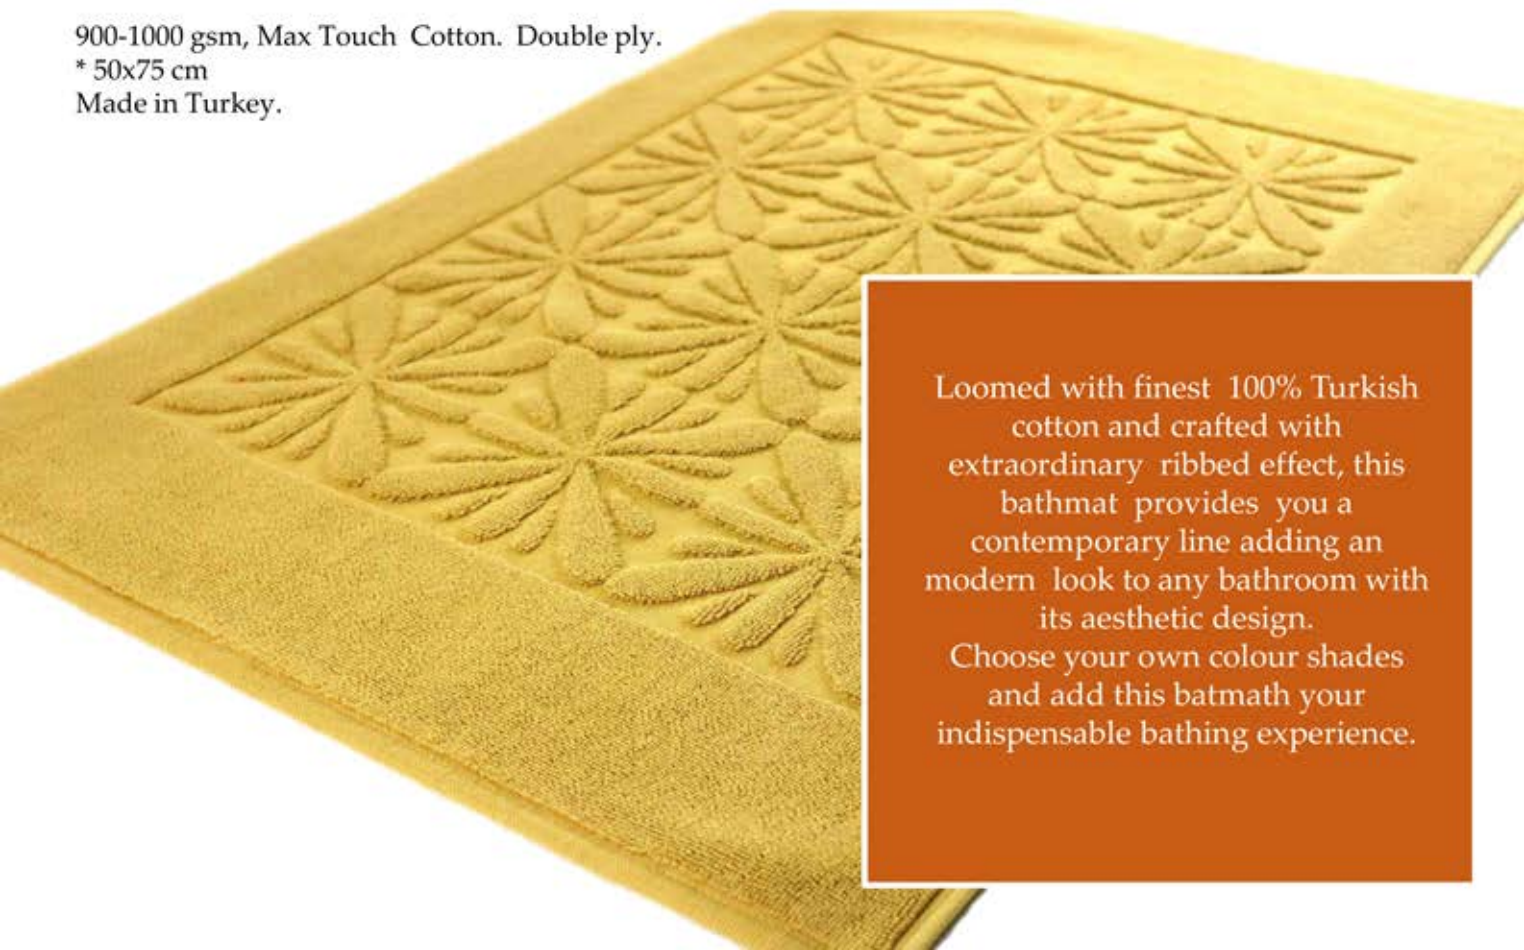

Louisa Bathmat Range

900-1000 gsm, Max Touch Cotton. Double ply.
* 50x75 cm
Made in Turkey.

Loomed with finest 100% Turkish cotton and crafted with extraordinary ribbed effect, this bathmat provides you a contemporary line adding a modern look to any bathroom with its aesthetic design. Choose your own colour shades and add this bathmat your indispensable bathing experience.