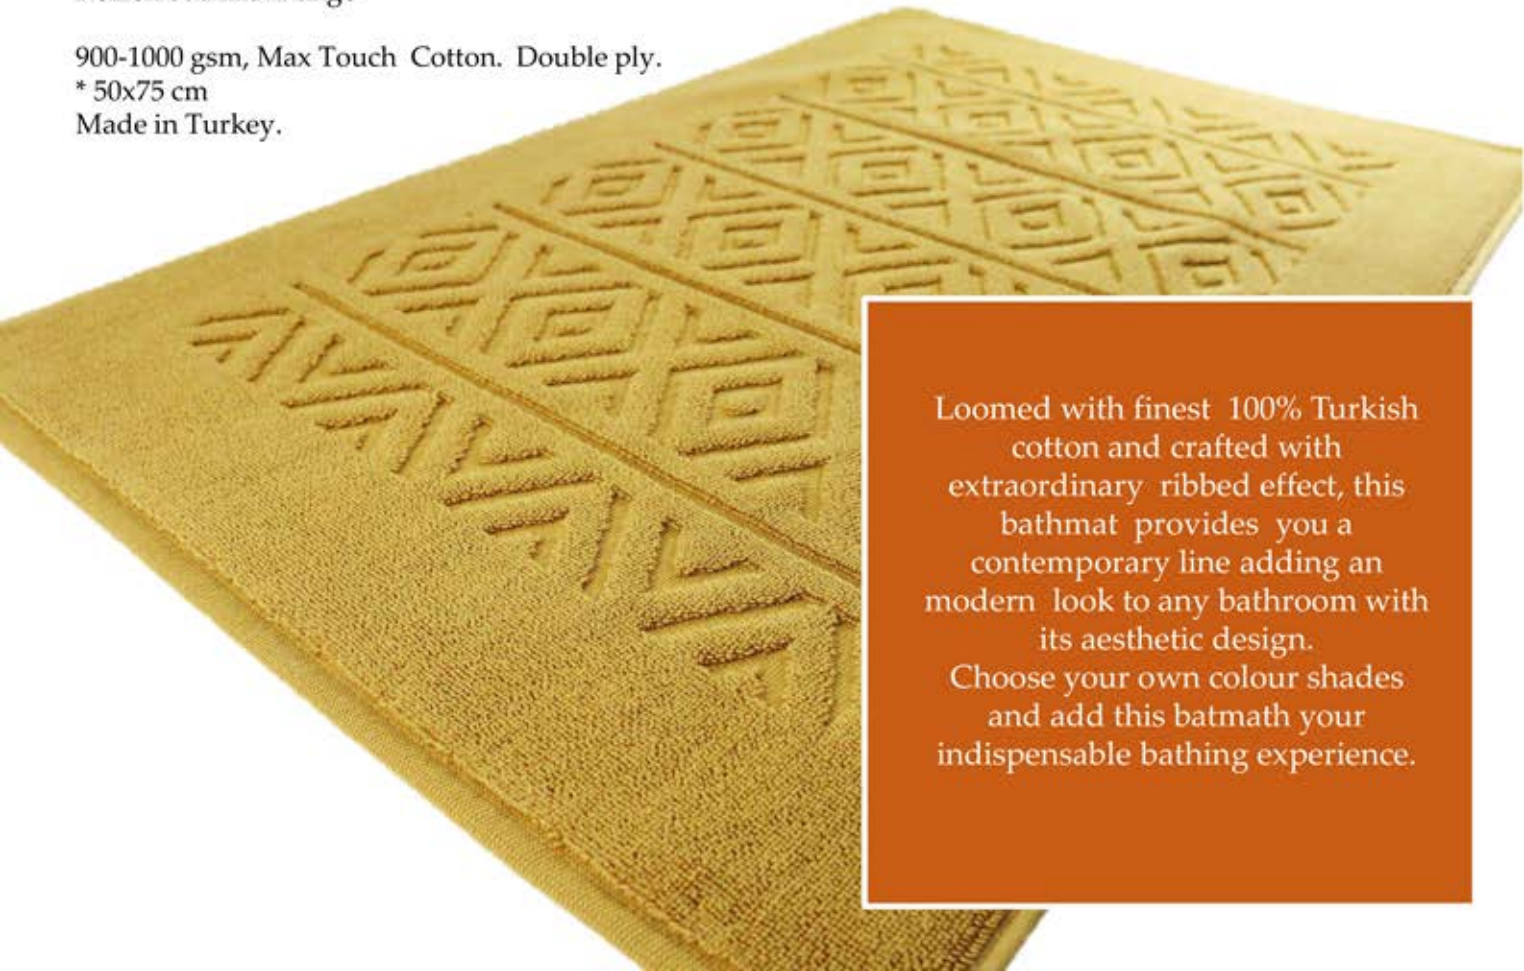

Reizen

Time to break
the routines

Reizen Bathmat Range

900-1000 gsm, Max Touch Cotton. Double ply.
* 50x75 cm
Made in Turkey.

Loomed with finest 100% Turkish cotton and crafted with extraordinary ribbed effect, this bathmat provides you a contemporary line adding an modern look to any bathroom with its aesthetic design. Choose your own colour shades and add this bathmat your indispensable bathing experience.