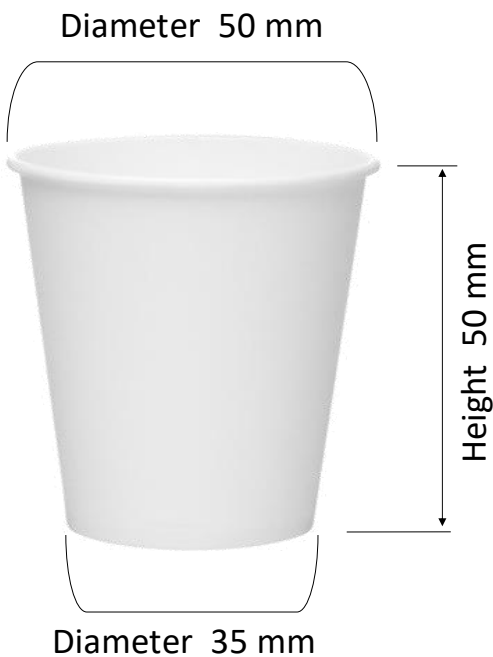

Aria
pack

2,5 oz HOT DRINK CUP

Single Wall

S T A N D A R T

P R O D U C T

EXAMPLE WITH YOUR DESIGN

PRODUCT VOLUME	PRODUCT PAPER DENSITY	PRODUCT	POSSIBILITY OF PRINTING	BOX INFORMATION
ML	GSM	WEIGHT	POSSIBILITY OF PRINTING	WEIGHT 2100 GR
65	160 + 18PE	1.74 gr	CMYK FLEKSO	SIZE 35x21.5x26 sm

S T A N D A R T

P R O D U C T

EXAMPLE WITH YOUR DESIGN

PRODUCT VOLUME	PRODUCT PAPER DENSITY	PRODUCT	POSSIBILITY OF PRINTING	BOX INFORMATION
ML	GSM	WEIGHT	POSSIBILITY OF PRINTING	WEIGHT 2300 GR
65	185 + 18PE	1.90 gr	CMYK FLEKSO	SIZE 35x21.5x26 sm

S T A N D A R T

P R O D U C T

EXAMPLE WITH YOUR DESIGN

Diameter 60 mm

Height 60 mm

Diameter 45 mm

PRODUCT VOLUME	PRODUCT PAPER DENSITY	PRODUCT	POSSIBILITY OF PRINTING	BOX INFORMATION
ML	GSM	WEIGHT	POSSIBILITY OF PRINTING	WEIGHT 3300 GR
100	160 + 18PE	2.65 gr	CMYK FLEKSO	SIZE 26,5x31x37 sm