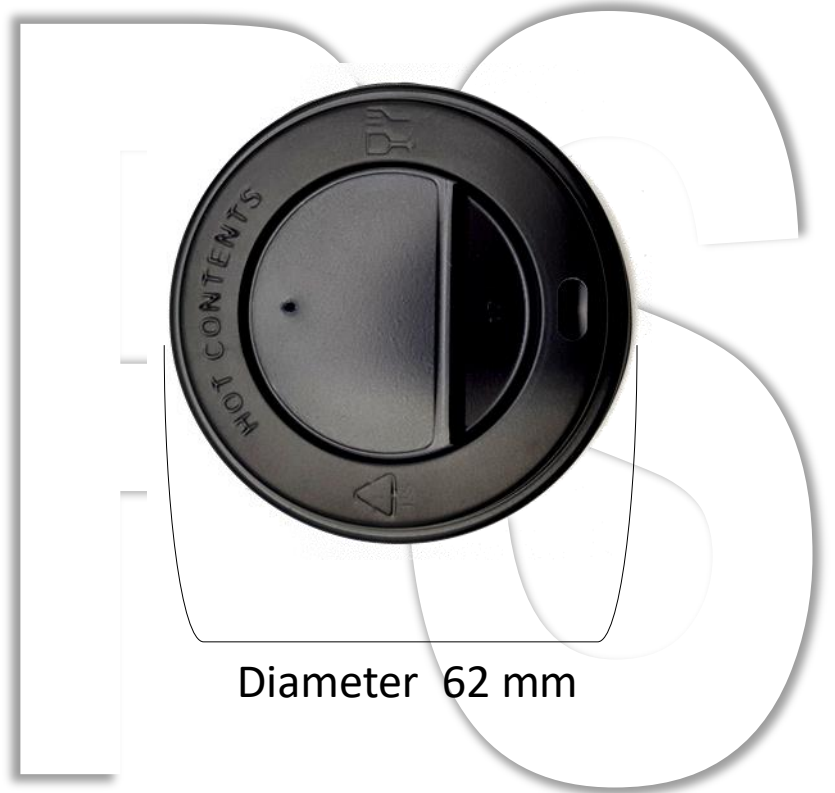

50 pieces

600 pieces

18 BOX

20" PALET 198 / FREE 255 BOX
40" PALET 450 / FREE 530 BOX

ST PALET 612 / FREE 723 BOX
MEGA PALET 816 / FREE 924 BOX

Cup Lid

Diameter 62 mm

Diameter	62 mm
Raw Material	PS
Unit Weight	1.50 gr
Unit Pack Quantity	100
Pack/Carton	10
Carton Quantity	1000
Logistic Data	
Carton Length	335
Carton Width	140
Carton Height	440
Carton Volume	0.0206
Carton Net Weight	1,500 gr
Carton Gross Weight	1,724 gr
Number of boxes per pallet	95
Number Of Boxes In a Row	19
Number of Rows on a Pallet	5
Pallet Height	2340