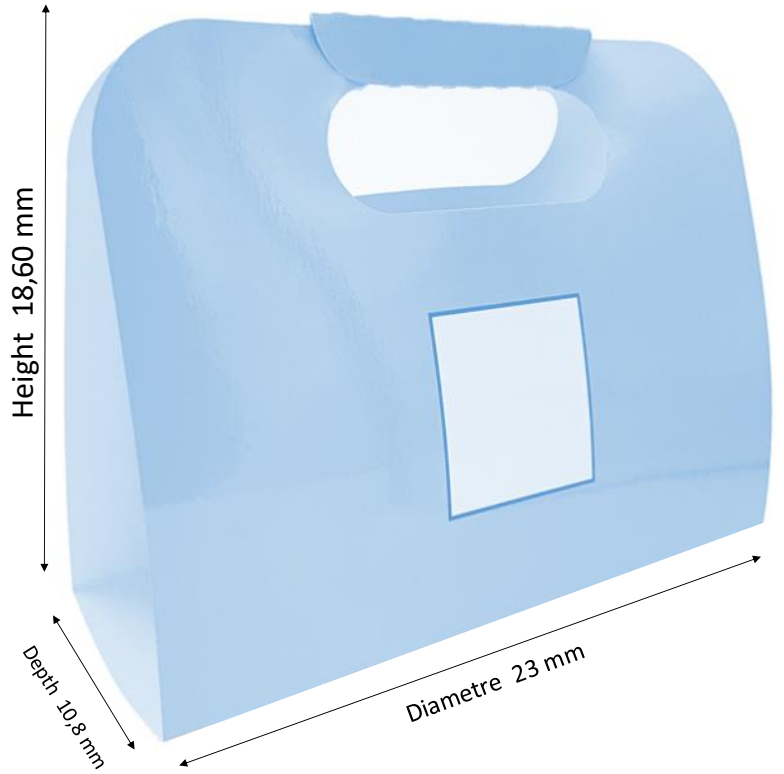

Cup Carrier