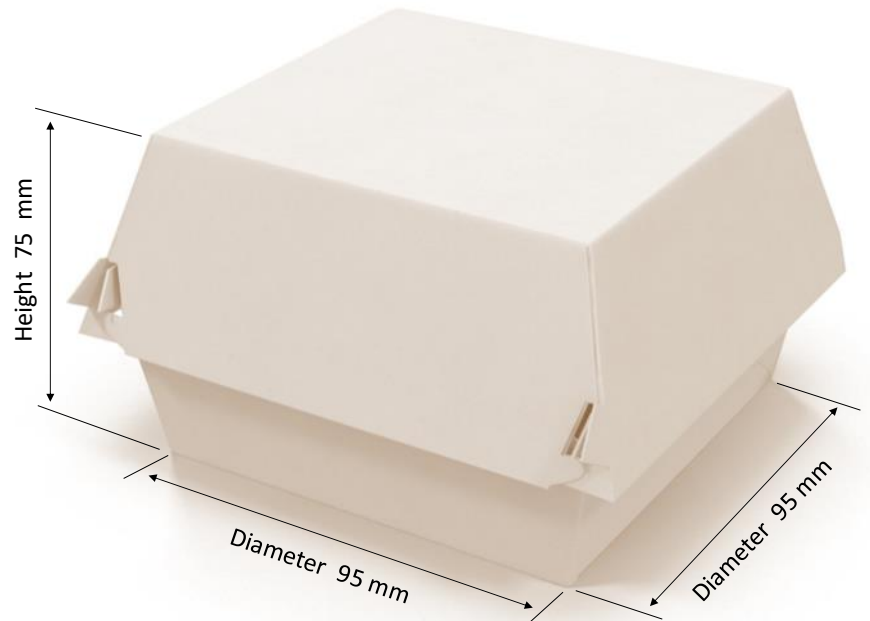

300 pieces

26 BOX

20" PALET 286 / FREE 360 BOX
40" PALET 650 / FREE 744 BOX

ST PALET 884 / FREE 1008 BOX
MEGA PALET 1020 / FREE 1260 BOX

BURGER BOX KRAFT

KRAFT FAST-FOOD BOX

EXAMPLE WITH YOUR DESIGN

PRODUCT MARERIALS	PRODUCT	POSSIBILITY OF PRINTING	BOX INFORMATION
PAPER	WEIGHT	POSSIBILITY OF PRINTING	WEIGHT 14100 GR
240 CKB / 205 KRAFT	11,25 gr	CMYK	SIZE 58x48x47 sm