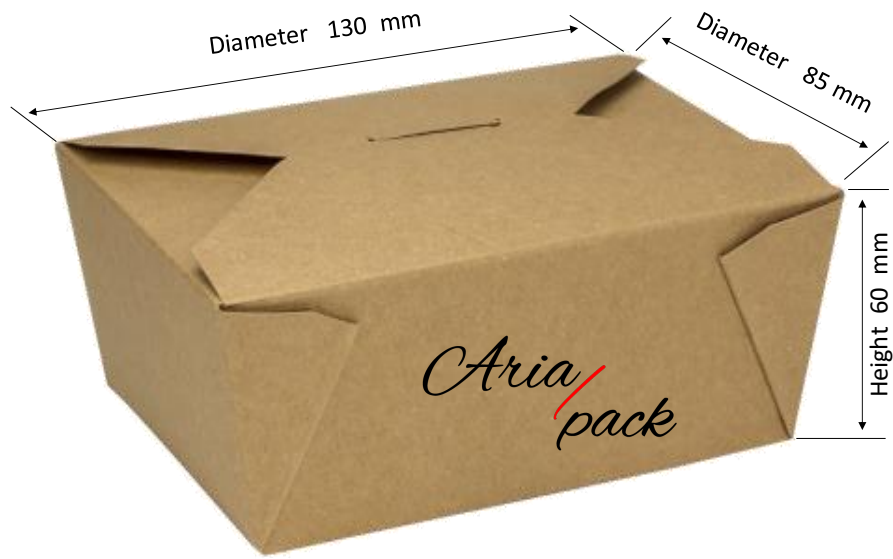

450 pieces

20 - 24 BOX

20" PALET 220 / FREE 336 BOX
40" PALET 500 / FREE 672 BOX

ST PALET 640 / FREE 768 BOX
MEGA PALET 768 / FREE 1036 BOX

NOODLE BOX KRAFT

EXAMPLE WITH YOUR DESIGN

PRODUCT MARERIALS	PRODUCT	POSSIBILITY OF PRINTING	BOX INFORMATION
PAPER	WEIGHT	POSSIBILITY OF PRINTING	WEIGHT 6800 GR
205 + 20PE	15,50 gr	CMYK	SIZE 52x47x36,5 sm