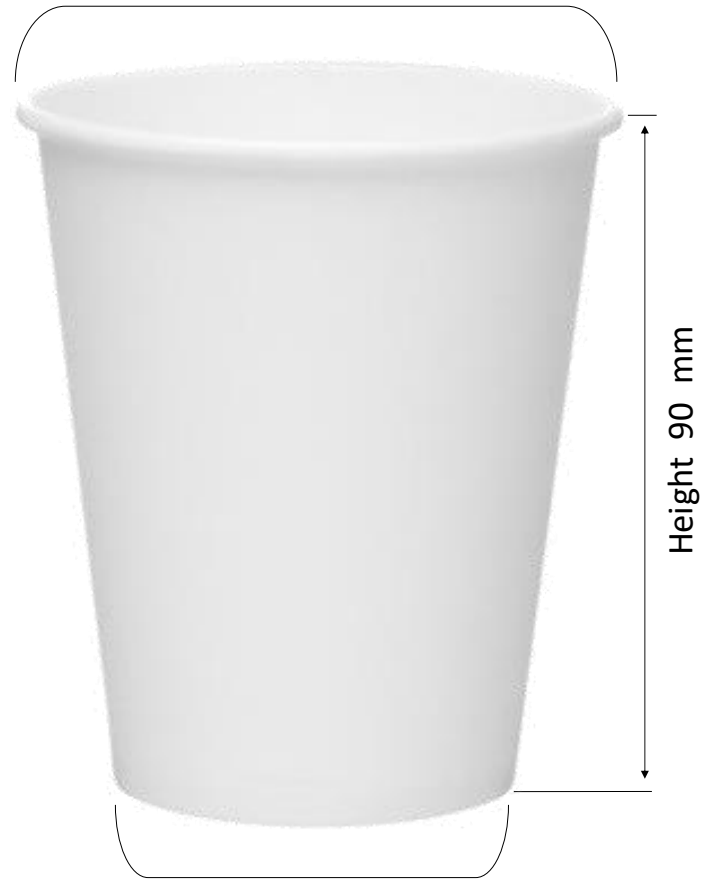

S T A N D A R T P R O D U C T

EXAMPLE WITH YOUR DESIGN

Diameter 70 mm

Height 72 mm

Diameter 46 mm

PRODUCT VOLUME	PRODUCT PAPER DENSITY	PRODUCT	POSSIBILITY OF PRINTING	BOX INFORMATION
ML	GSM	WEIGHT	POSSIBILITY OF PRINTING	WEIGHT 10400 GR
165	185 + 15PE	3,20 gr	CMYK FLEKSO	SIZE 37x44x64 sm

PRODUCT VOLUME	PRODUCT PAPER DENSITY	PRODUCT	POSSIBILITY OF PRINTING	BOX INFORMATION
ML	GSM	WEIGHT	POSSIBILITY OF PRINTING	WEIGHT 13600 GR
240	235 + 18PE	6,50 gr	CMYK FLEKSO	SIZE 40,5x40,5x62,5 sm

100 pieces

2000 pieces

18 BOX

20" PALET 198 / FREE 255 BOX
40" PALET 396 / FREE 530 BOX

ST PALET 468 / FREE 723 BOX
MEGA PALET 624 / FREE 924 BOX

Single Wall

STANDART PRODUCT

Diameter 80 mm

Diameter 55 mm

EXAMPLE WITH YOUR DESIGN

PRODUCT VOLUME	PRODUCT PAPER DENSITY	PRODUCT	POSSIBILITY OF PRINTING	BOX INFORMATION
ML	GSM	WEIGHT	POSSIBILITY OF PRINTING	WEIGHT 7900 GR
240	260 + 18PE	7,30 gr	CMYK FLEKSO	SIZE 42x34x42sm