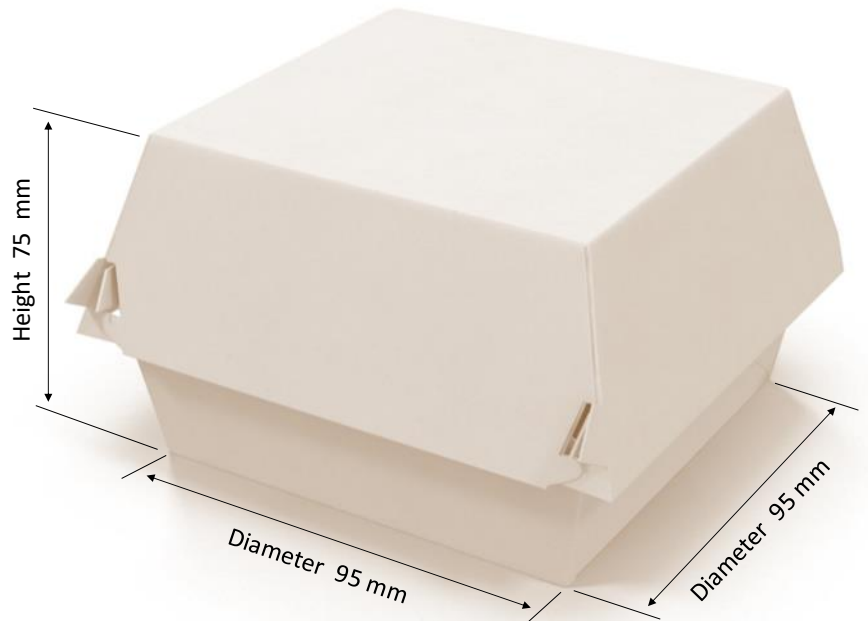

BURGER BOX CKB

CKB KRAFT FAST-FOOD BOX