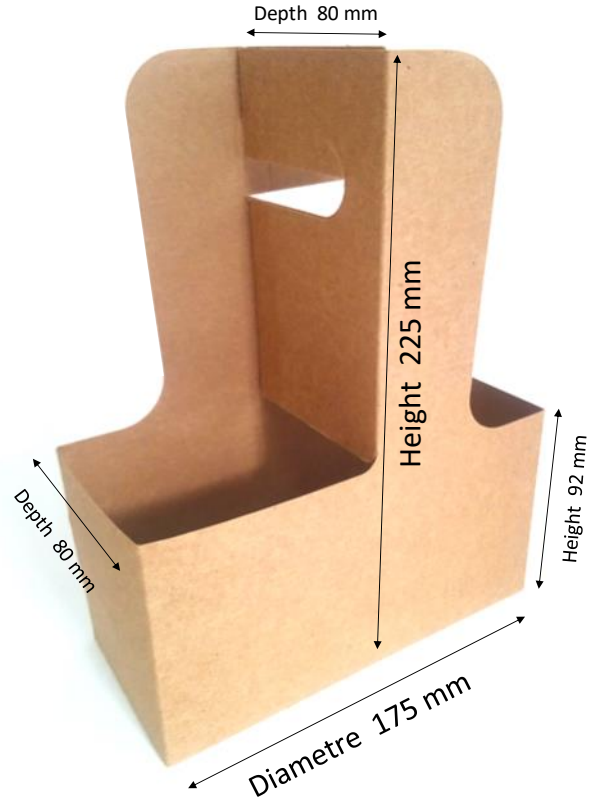

Cold Cup Lid

Diameter 95 mm

Product features	FLAT LID WITH CROSS HOLE (FOR 16-22oz), Ø90mm., PS, NATURAL
Diameter	90 mm
Raw Material	PET
Unit Weight	1.90 gr
Unit Pack Quantity	100
Pack/Carton	20
Carton Quantity	2000
Logistic Data	
Carton Length	475
Carton Width	395
Carton Height	400
Carton Volume	0.0751
Carton Net Weight	3,800 gr
Carton Gross Weight	4,312 gr
Number of boxes per pallet	30
Number Of Boxes In a Row	5
Number of Rows on a Pallet	6
Pallet Height	2100

2000 pieces

30 BOX

20" PALET 300 BOX / FREE 340 BOX
40" PALET 630 BOX / FREE 725 BOX

ST PALET 780 BOX/ FREE 1008 BOX
MEGA PALET 1092 BOX / FREE 1176 BOX

Cup Carrier

KRAFT

EXAMPLE WITH YOUR DESIGN

PRODUCT MATERIALS	PRODUCT	POSSIBILITY OF PRINTING	BOX INFORMATION
PAPER GSM	WEIGHT	POSSIBILITY OF PRINTING	WEIGHT 6800 GR
KRAFT 350	34 gr	CMYK Flekso	SIZE 45x26x20 cm