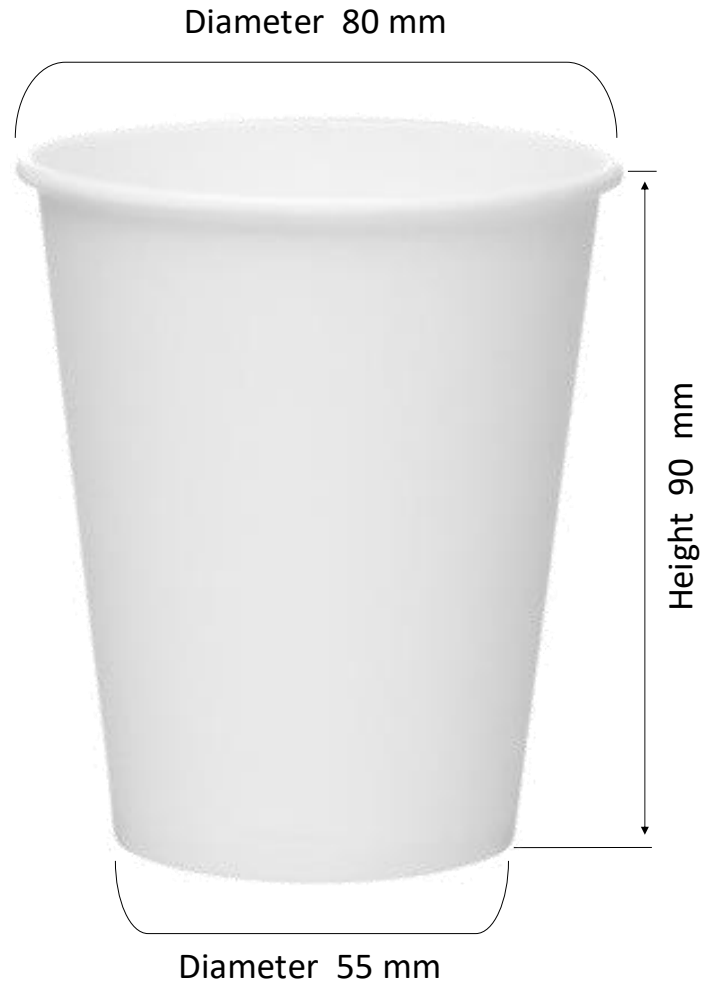

Single Wall

STANDARD PRODUCT