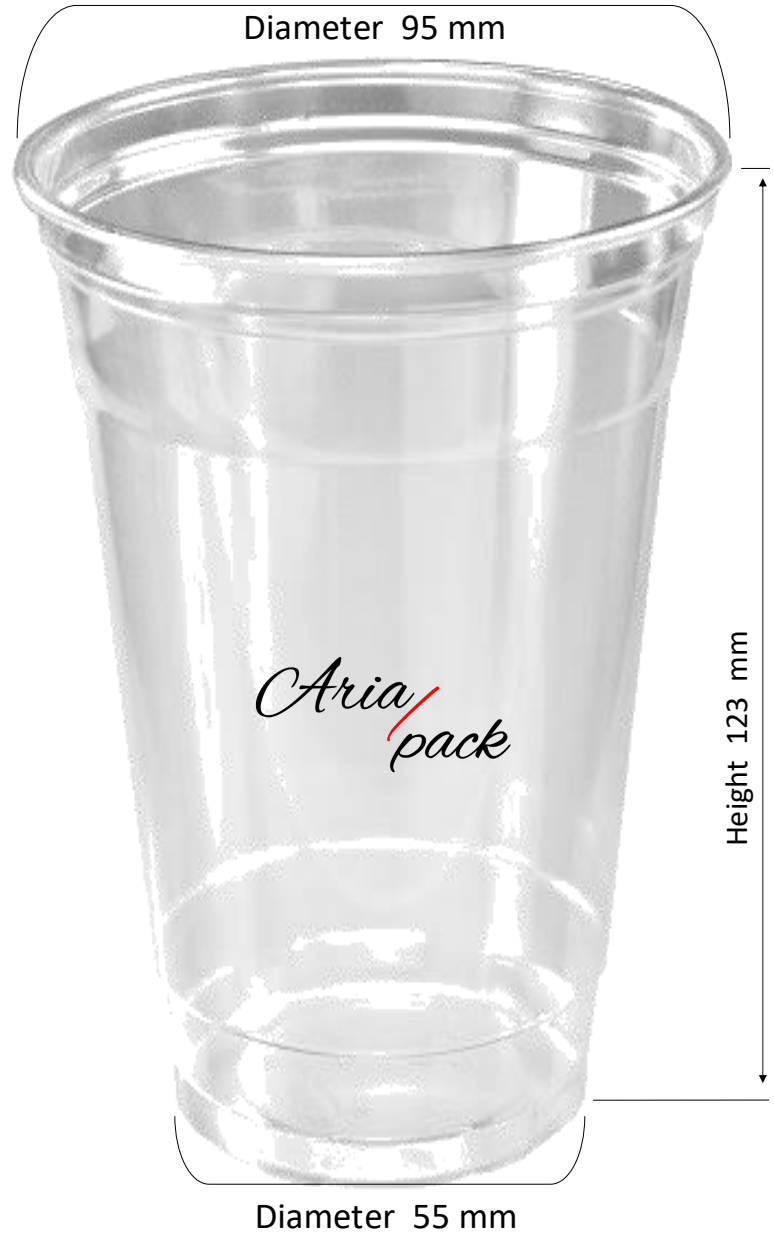

Aria
pack

14 oz 400 CC PET CUP
FOR COLD DRINK

PET Cup