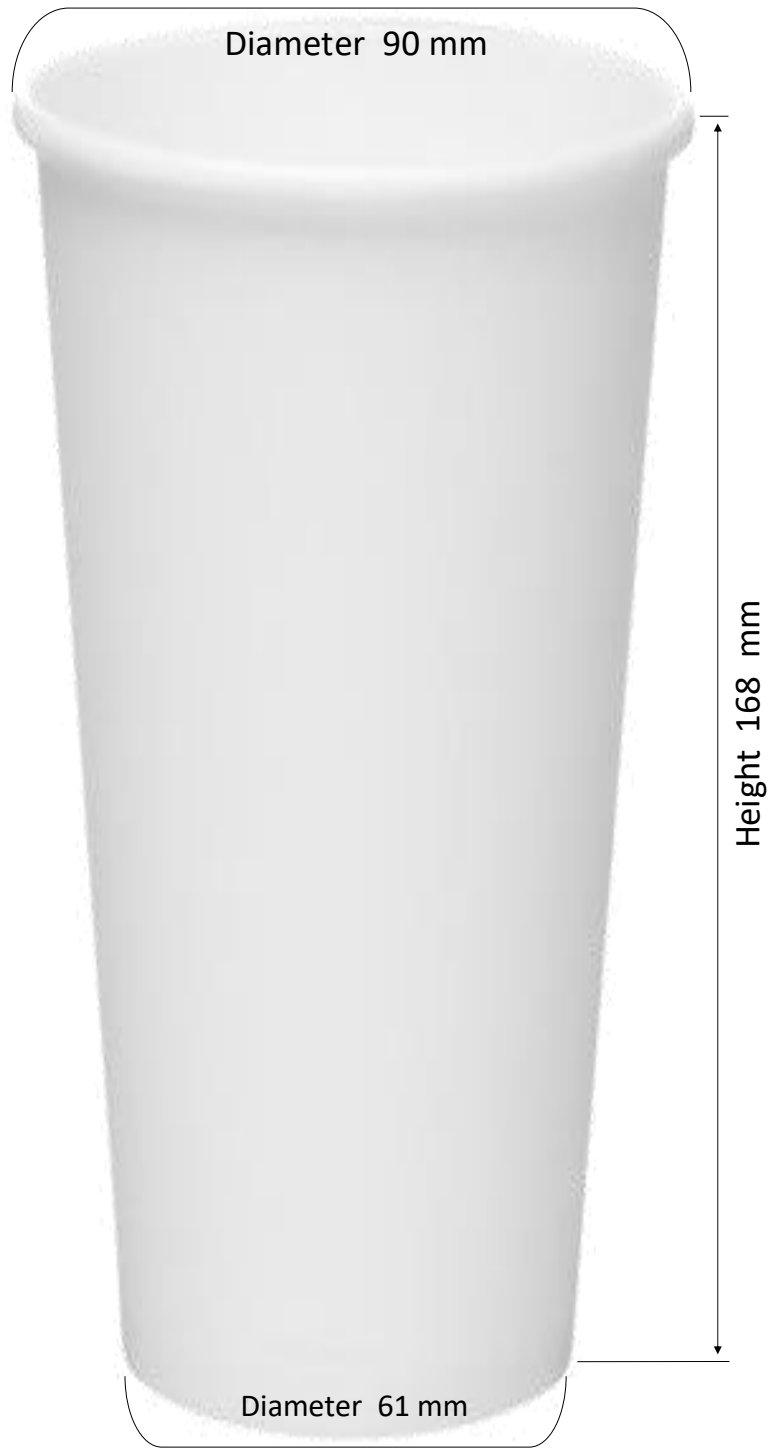

Aria
pack

22 oz COLD DRINK CUP

Cold Cup

STANDART PRODUCT