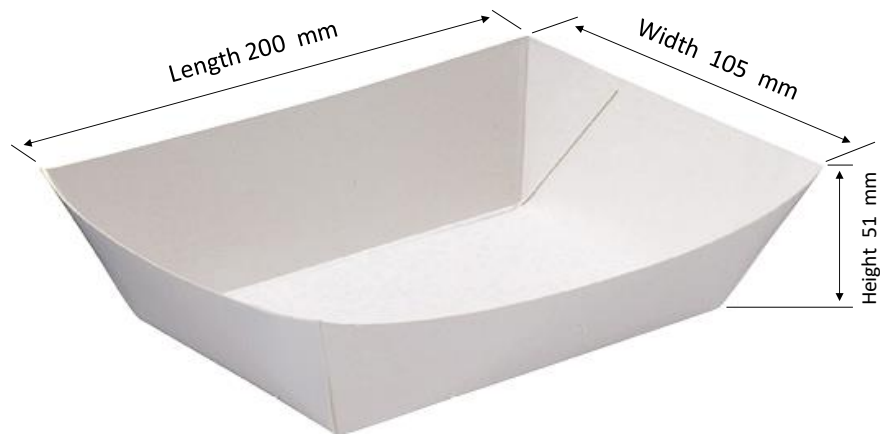

FOOD TRAY

PAPER FOOD TRAY