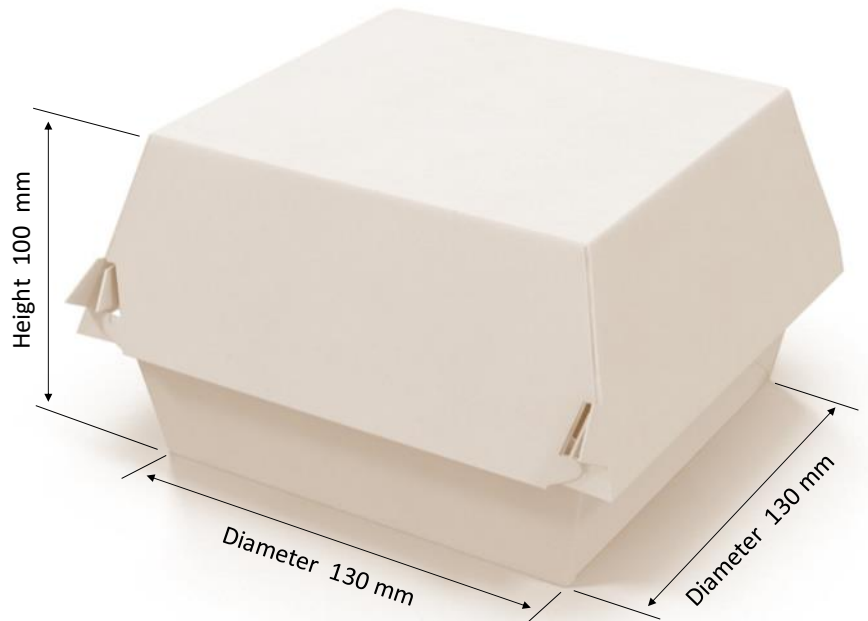

BURGER BOX CKB

CKB KRAFT FAST-FOOD BOX