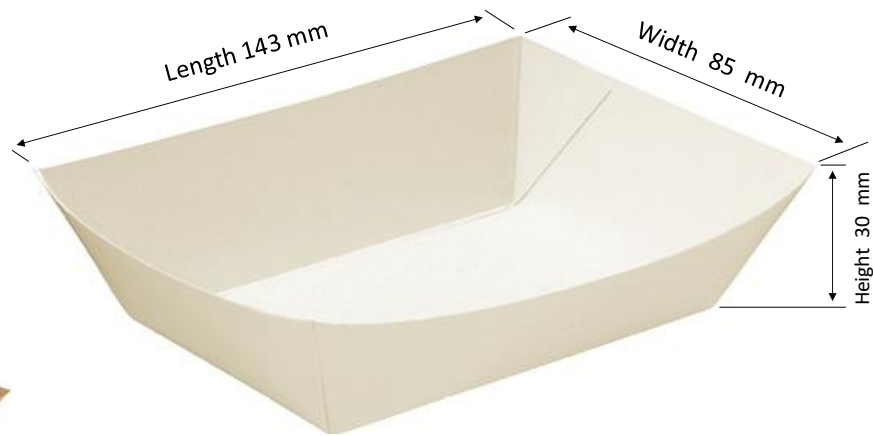

pieces

BOX

20" PALET / FREE BOX
40" PALET / FREE BOX

ST PALET / FREE BOX
MEGA PALET / FREE BOX

FOOD TRAY

PAPER FOOD TRAY KRAFT

EXAMPLE WITH YOUR DESIGN

PRODUCT MARERIALS	PRODUCT	POSSIBILITY OF PRINTING	BOX INFORMATION
PAPER GSM	WEIGHT	POSSIBILITY OF PRINTING	WEIGHT GR
230 PE	gr	CMYK Flekso	SIZE cm