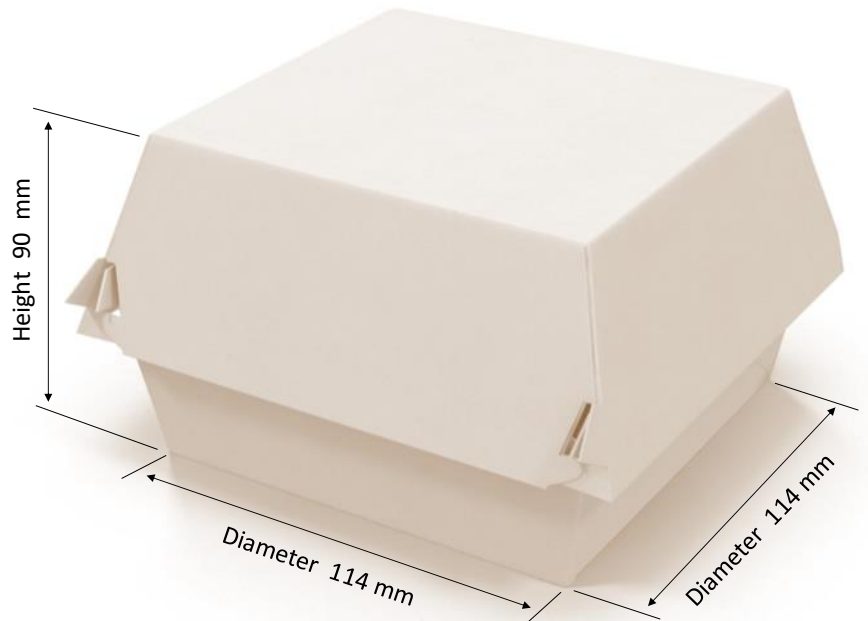

BURGER BOX CKB

CKB KRAFT FAST-FOOD BOX