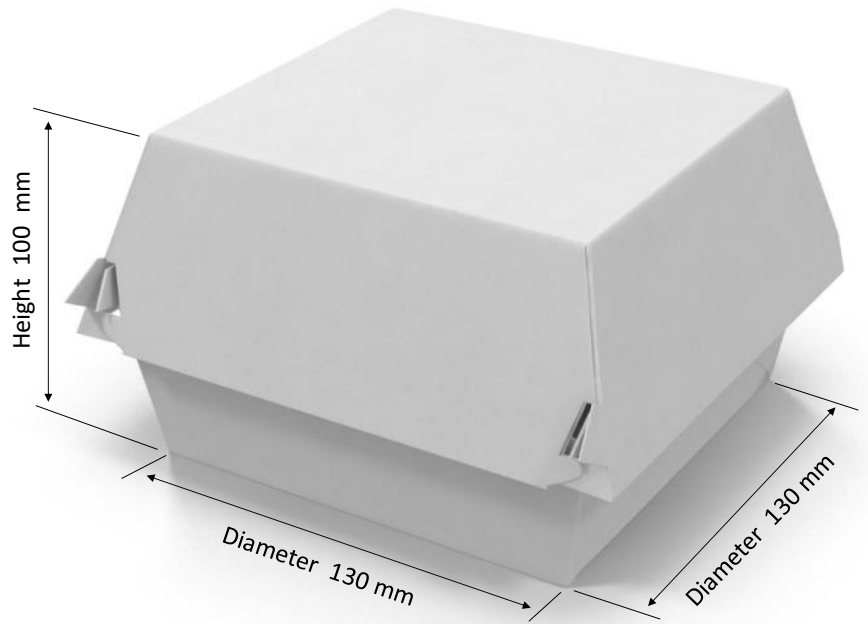

750 pieces

16-24 BOX

20" PALET 160 / FREE 240 BOX
40" PALET 336 / FREE 500 BOX

ST PALET 416 / FREE 575 BOX
MEGA PALET 624 / FREE 690 BOX

BURGER BOX

FAST-FOOD BOX

EXAMPLE WITH YOUR DESIGN

PRODUCT MARIERIALS	PRODUCT	POSSIBILITY OF PRINTING	BOX INFORMATION
PAPER	WEIGHT	POSSIBILITY OF PRINTING	WEIGHT 5300 GR
Bristol 250 GSM	15,68 gr	CMYK	SIZE 38,5x38,5x48,5 sm