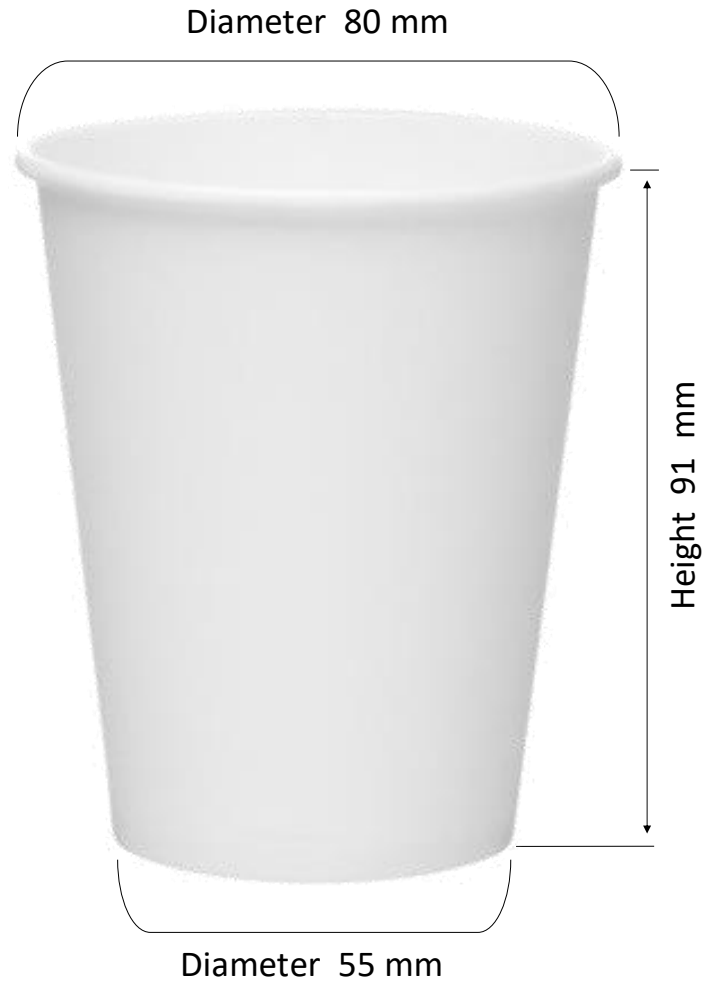

STANDART PRODUCT

EXAMPI F WITH YOUR DESIGN

PRODUCT VOLUME	PRODUCT PAPER DENSITY	PRODUCT	POSSIBILITY OF PRINTING	BOX INFORMATION
ML	GSM	WEIGHT	POSSIBILITY OF PRINTING	WEIGHT 13600 GR
240	12PE+260+15PE	6,50 gr	CMYK FLEKSO	SIZE 40,5x40,5x62,5 sm