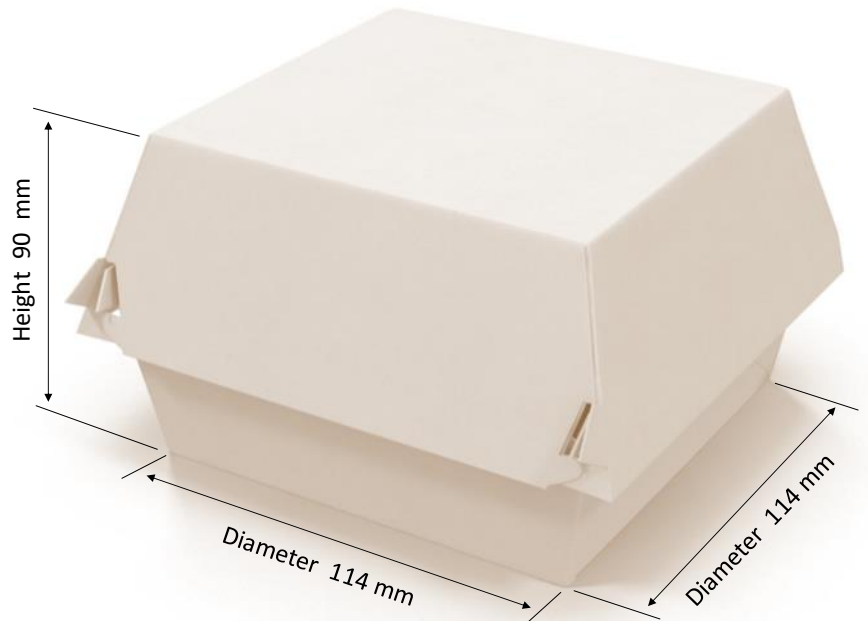

1200 pieces

16-24 BOX

20" PALET 160 / FREE 240 BOX
40" PALET 336 / FREE 500 BOX

ST PALET 416 / FREE 575 BOX
MEGA PALET 624 / FREE 690 BOX

BURGER BOX KRAFT

KRAFT FAST-FOOD BOX

EXAMPLE WITH YOUR DESIGN

PRODUCT MARERIALS	PRODUCT	POSSIBILITY OF PRINTING	BOX INFORMATION
PAPER	WEIGHT	POSSIBILITY OF PRINTING	WEIGHT 11500 GR
240 CKB / 205 KRAFT	14,54 gr	CMYK	SIZE 58x48x47 sm