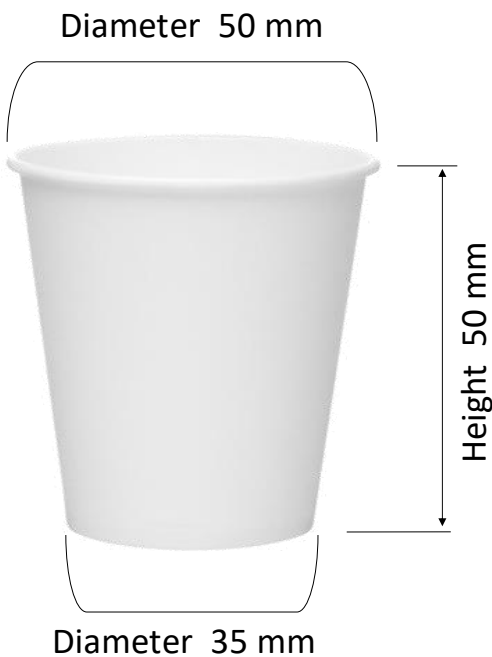

Aria
pack

2,5 oz HOT DRINK CUP

Single Wall

S T A N D A R T

P R O D U C T

EXAMPLE WITH YOUR DESIGN

PRODUCT VOLUME	PRODUCT PAPER DENSITY	PRODUCT	POSSIBILITY OF PRINTING	BOX INFORMATION
ML	GSM	WEIGHT	POSSIBILITY OF PRINTING	WEIGHT 2100 GR
65	160 + 18PE	1.74 gr	CMYK FLEKSO	SIZE 35x21.5x26 sm

S T A N D A R T

P R O D U C T

EXAMPLE WITH YOUR DESIGN

PRODUCT VOLUME	PRODUCT PAPER DENSITY	PRODUCT	POSSIBILITY OF PRINTING	BOX INFORMATION
ML	GSM	WEIGHT	POSSIBILITY OF PRINTING	WEIGHT 2300 GR
65	185 + 18PE	1.90 gr	CMYK FLEKSO	SIZE 35x21.5x26 sm

S T A N D A R T

P R O D U C T

EXAMPLE WITH YOUR DESIGN

Diameter 60 mm

Height 60 mm

Diameter 45 mm

PRODUCT VOLUME	PRODUCT PAPER DENSITY	PRODUCT	POSSIBILITY OF PRINTING	BOX INFORMATION
ML	GSM	WEIGHT	POSSIBILITY OF PRINTING	WEIGHT 3300 GR
100	160 + 18PE	2.65 gr	CMYK FLEKSO	SIZE 26,5x31x37 sm