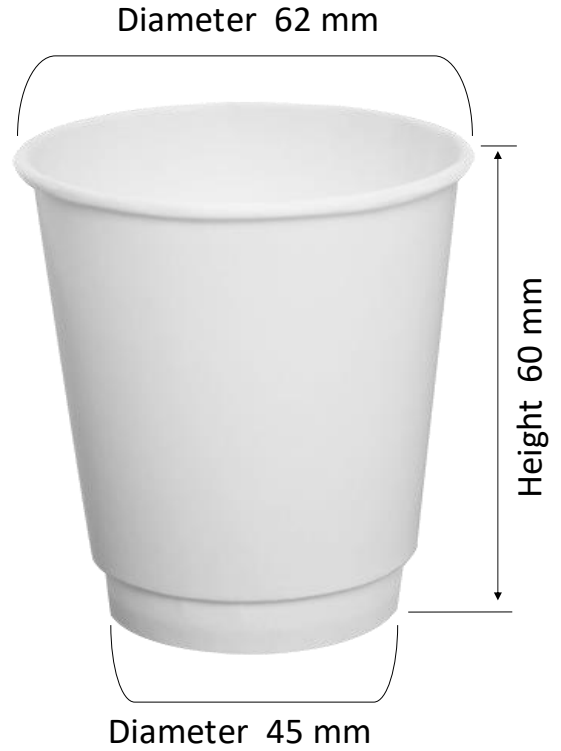

Duble Wall

STANDART PRODUCT