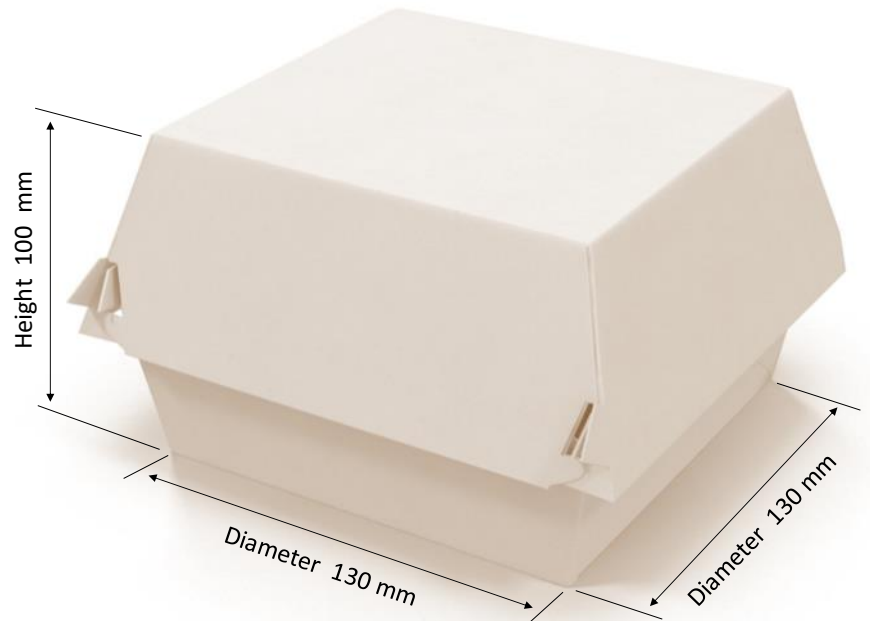

750 pieces

16-24 BOX

20" PALET 160 / FREE 240 BOX
40" PALET 336 / FREE 500 BOX

ST PALET 416 / FREE 575 BOX
MEGA PALET 624 / FREE 690 BOX

BURGER BOX KRAFT

KRAFT FAST-FOOD BOX

EXAMPLE WITH YOUR DESIGN

PRODUCT MARERIALS	PRODUCT	POSSIBILITY OF PRINTING	BOX INFORMATION
PAPER	WEIGHT	POSSIBILITY OF PRINTING	WEIGHT 5200 GR
240 CKB / 230 KRAFT	15,30 gr	CMYK	SIZE 38,5x38,5x48,5 sm