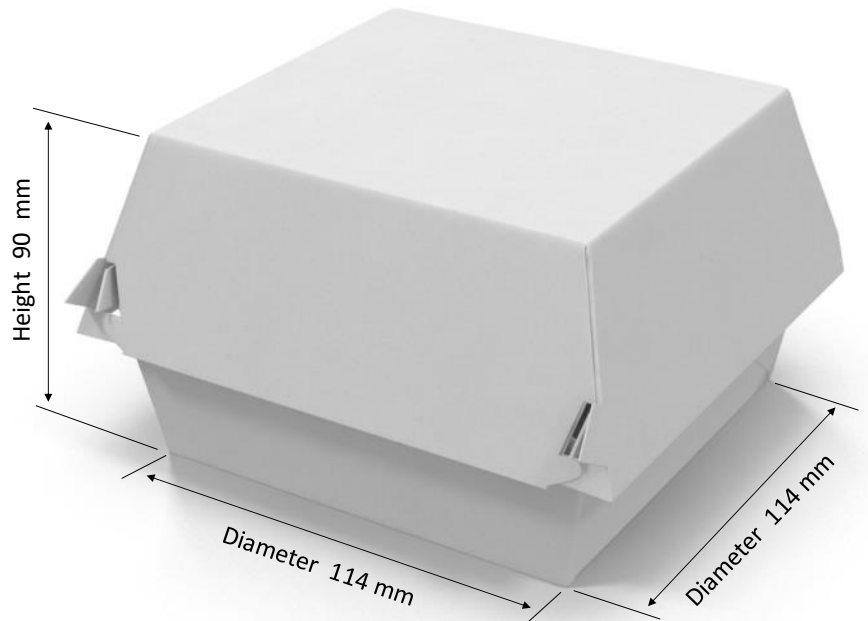

BURGER BOX

FAST-FOOD BOX