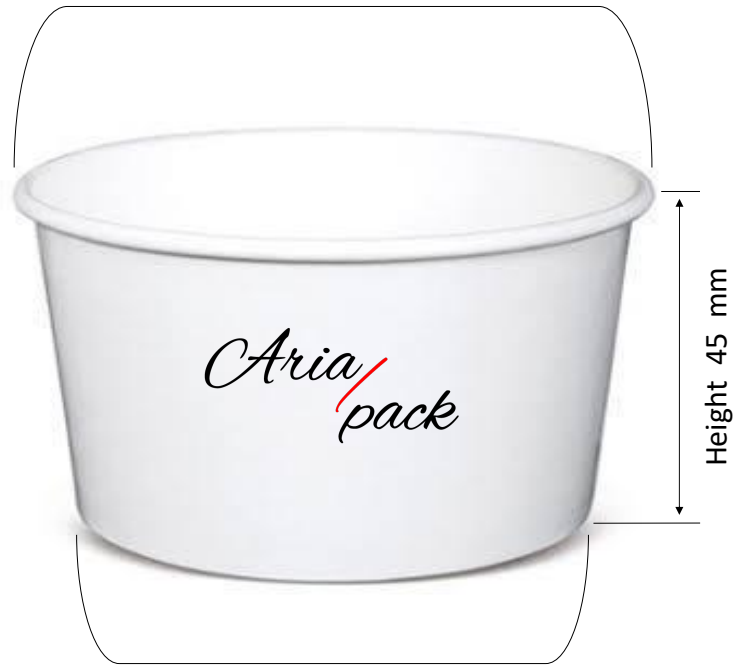

Diameter 85 mm

Diameter 73 mm

EXAMPLE WITH YOUR DESIGN