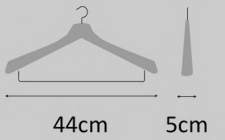

SUIT / JACKET

MODEL:
BIBI