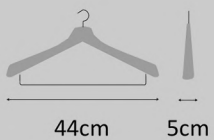

In addition to custom-made hangers, we have a large range in stock & we deliver everywhere in Europe in 48-96h.

---

SUIT / JACKET

MODEL:  
**BIBI**

SUIT / JACKET

MODEL:  
**BIBI**

SUIT / JACKET

MODEL:  
**BIBI**