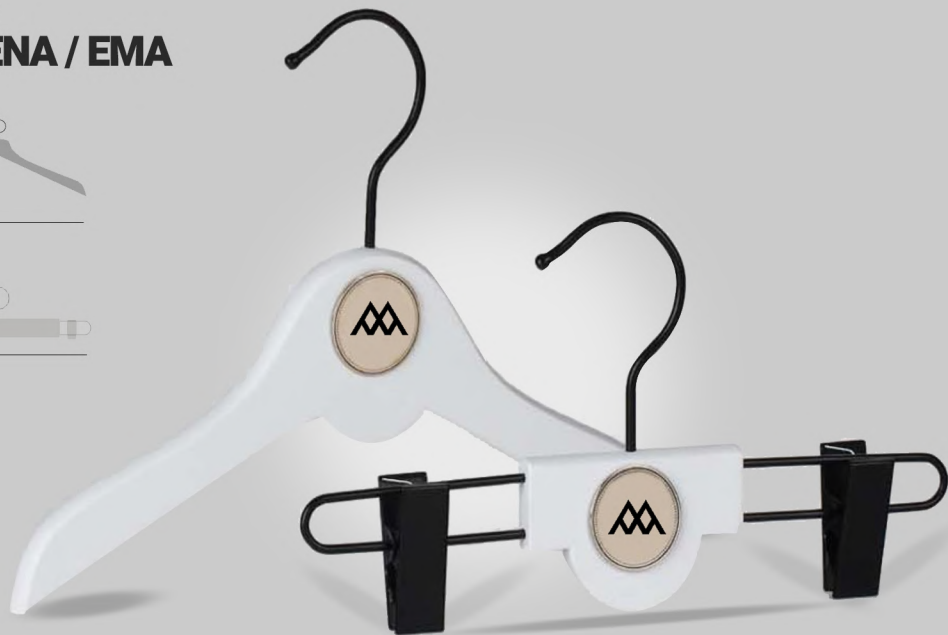

# TIE/BELT

MODEL:  
**TEO**

for 12 or 20 pieces

TIE/BELT

MODEL:  
**RING**

CHILDREN SET

MODEL:  
**HELENA KLIPS**

CHILDREN SET

MODEL:  
**TARA SOFI HELENA**

CHILDREN SET

MODEL:  
**TARA SET**

22,26,33 cm

# CHILDREN SET

MODEL:  
**HELENA / EMA**