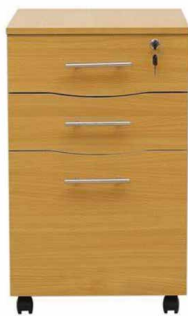

Office Pedestal

NPC	Description
N1190735	Lockable under desk mobile - lockable 3 drawer 1 filing 2 personal beech finish 420mm x 600mm x 640mm (WxDxH) (±10%)
N1190736	Lockable under desk slim mobile lockable 3 drawer 1 filing 2 personal beech finish 300mm x 600mm x 640mm (WxDxH) (10%)