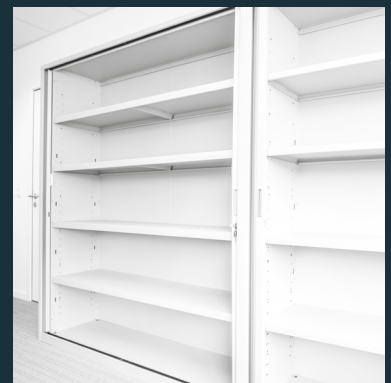

Using the latest in CAD technology we generate floor plans in 2D and 3D format which will bring any space to life ahead of the procurement process. We also provide acoustic surveys which are designed to aid with decreasing or eliminating reverberation and excess noise.

The workplaces that we return to post pandemic will almost certainly be shaped differently.

Office furniture delivered free to Mainland UK

We pride ourselves on our comprehensive selection of affordable, quality office furniture products, office desks and office chairs. Our sales team will be happy to take your order and help you find the perfect fit for your environment.

Our website is constantly growing with new products added daily. Please keep checking back with us 0116 246 0733- we are well worth a second visit as there's always something new. We also offer a free delivery service on all of our office furniture ranges to most UK mainland addresses.