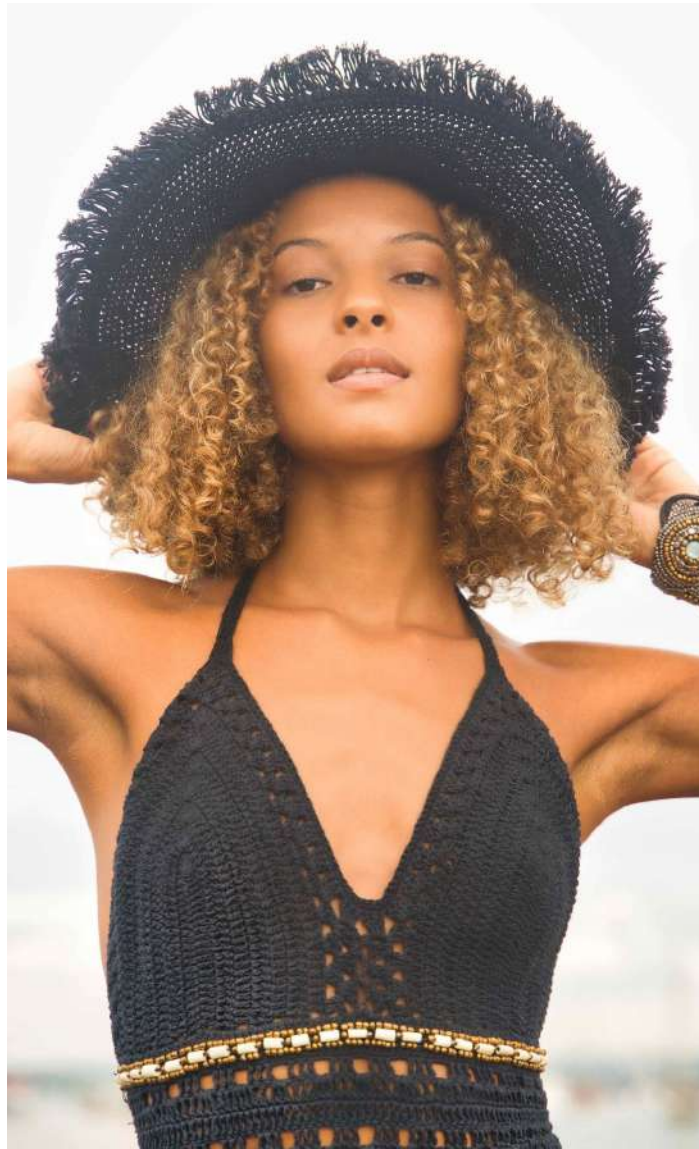

palmtree shade

 100% Handmade Ruffle Crochet

 Comes in colors:
white, cream, mocha, cognac,
black & sand

 Handwash recommended

 One size

 Price: €12,96

 Model wears the Sunhat Ruffle in white

mocha