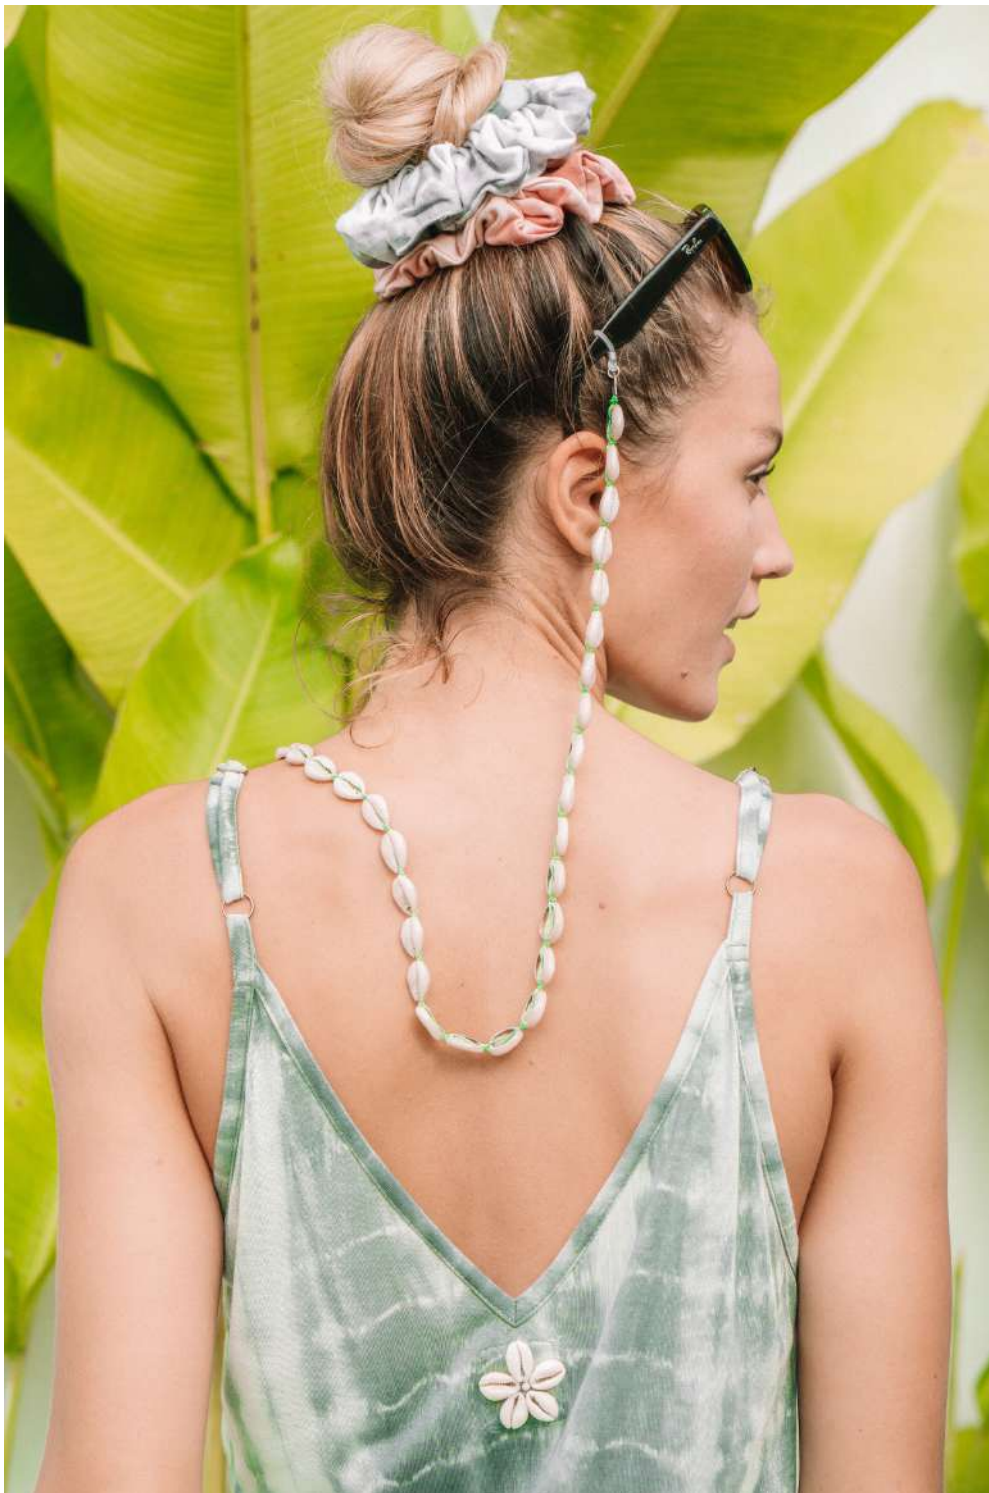

Cotton rope

One size

Price/pack: €148,00 / 20pcs.

Necklace Sunglasses
capture amazing moments

100% Handmade

Comes in colors:
white, cream, mocha, black, blue,
fuchsia, pink, green, yellow, red, lila,
coral, orange, burgundy, purple