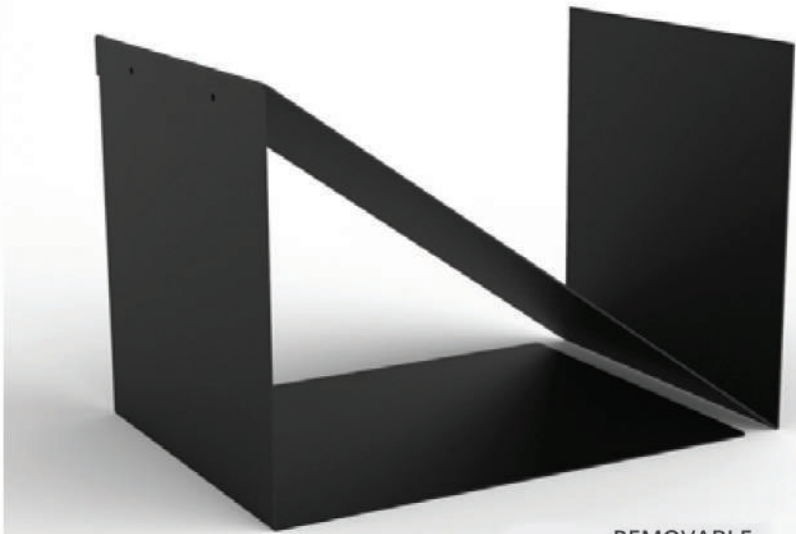

ID : 3118

BLACK PORTRAIT
POSTER DISPLAY

ID : 3119

MAGNETIC POSTER
HOLDER A6 WHITE

ID : 2836

MAGNETIC POSTER
HOLDER A6 CHROMIUM

ID : 2837

NEW