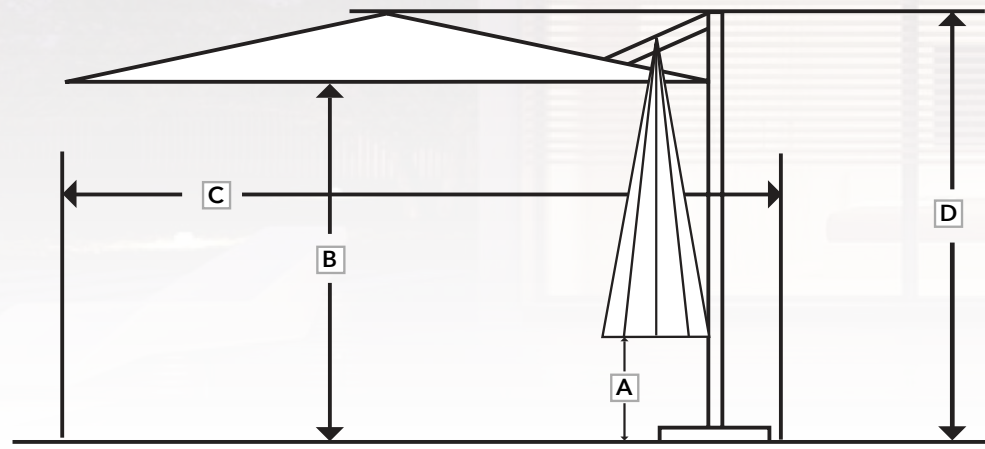

IBIZA

Description:

Easy push-up & Crank system
Aluminium frame

Fabrics, prints and finishes

Polyester fabric 180-240 gr/m²
Flat screen print / Digital / Serigraph
High UV fastness
Water-repellent
Water-proof