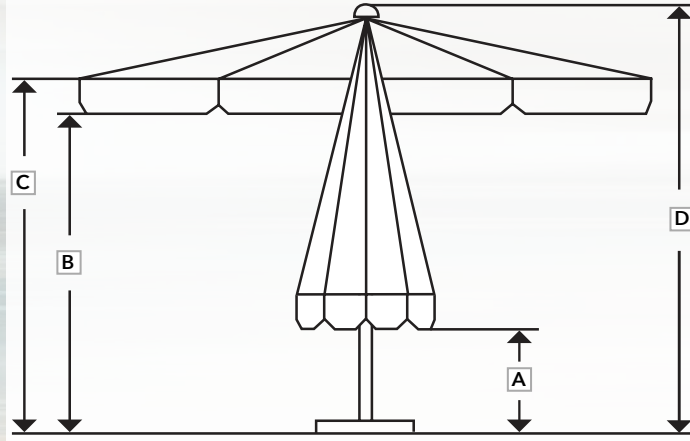

A (cm)	B (cm)	C (cm)	D (cm)
400 / 8	145	200	230	380
500 / 8	125	200	230	410
400 x 400 / 8	110	210	240	440
500 x 500 / 8	130	190	220	515

PALACE

White (RAL 9016)
Aluminium

Black (RAL 9005)
Aluminium

Wood Look
Aluminium

Silver Anodised
Aluminium

Sizes (cm)	Ribs (mm)	Pole (mm)	Carton Qty (pcs)	Carton Sizes (cm)	Weight (kg)
400 / 8	21,5 x 34	79/84	1	26 x 380 x 27	39
500 / 8	21,5 x 34	79/84	1	26 x 410 x 27	46
400 x 400 / 8	21,5 x 34	79/84	1	26 x 440 x 27	52
500 x 500 / 8	21,5 x 34	79/84	1	26 x 515 x 27	65