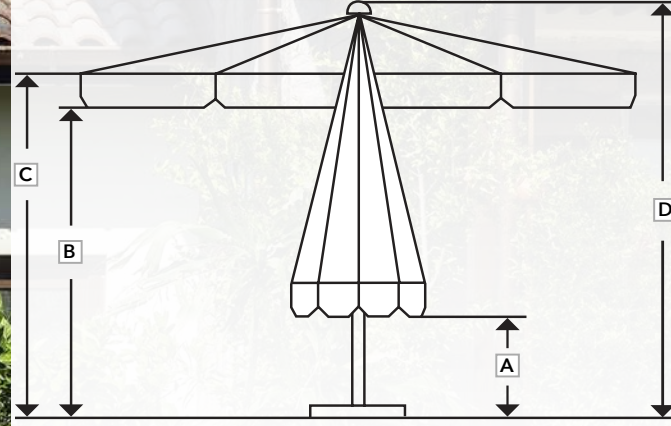

A (cm)	B (cm)	C (cm)	D (cm)
200 x 200 / 4	95	185	205	250
200 x 200 / 8	95	185	205	250
250 x 250 / 8	65	190	220	265
300 x 300 / 8	45	185	215	275
350 x 350 / 8	25	205	235	300
400 x 400 / 8	25	210	240	330

CASTLE SQUARE

- White (RAL 9016)
  Aluminium
- Black (RAL 9005)
  Aluminium
- Wood Look
  Aluminium
- Silver Anodised
  Aluminium

Sizes (cm)	Ribs (mm)	Pole (mm)	Carton Qty (pcs)	Carton Sizes (cm)	Weight (kg)
200 x 200 / 4	15 x 25	47/50	1	20 x 255 x 21	10
200 x 200 / 8	15 x 25	47/50	1	20 x 255 x 21	11
250 x 250 / 8	15 x 25	47/50	1	20 x 270 x 21	14
300 x 300 / 8	18 x 28	46/50	1	22 x 280 x 23	16
350 x 350 / 8	18 x 28	56/60	1	23 x 305 x 24	20
400 x 400 / 8	18 x 28	56/60	1	23 x 335 x 24	23