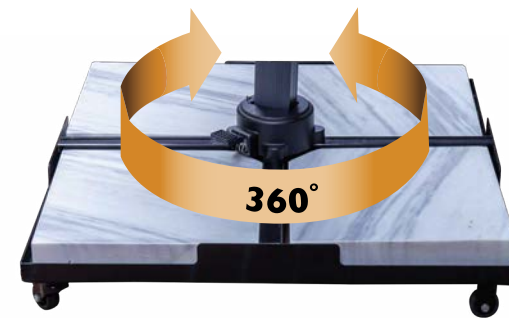

Ibiza Metal Base
90 x 90 x 17 cm (12 kg)
Marbles as optional
4 pcs 40 x 40 x 8 cm (34 kg/pcs)