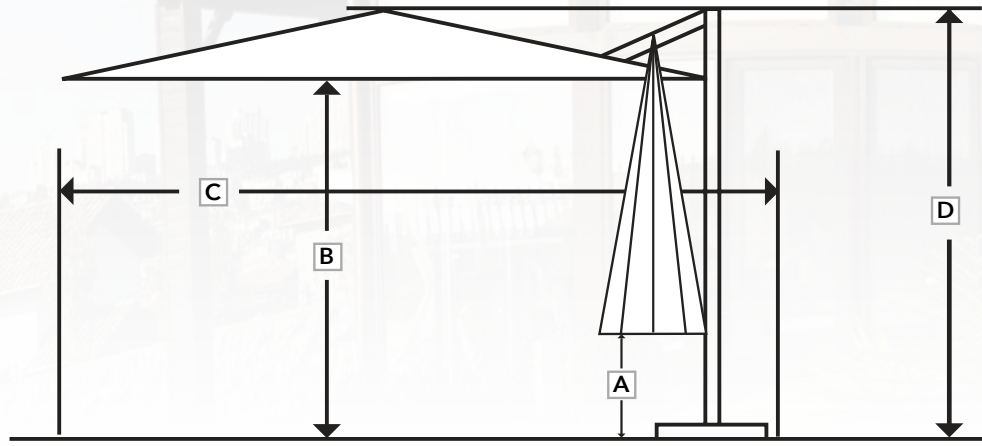

MYKONOS

Description:

Easy push-up & Crank system
Aluminium frame

Fabrics, prints and finishes

Polyester fabric 180-240 gr/m²
Flat screen print / Digital / Serigraph
High UV fastness
Water-repellent
Water-proof