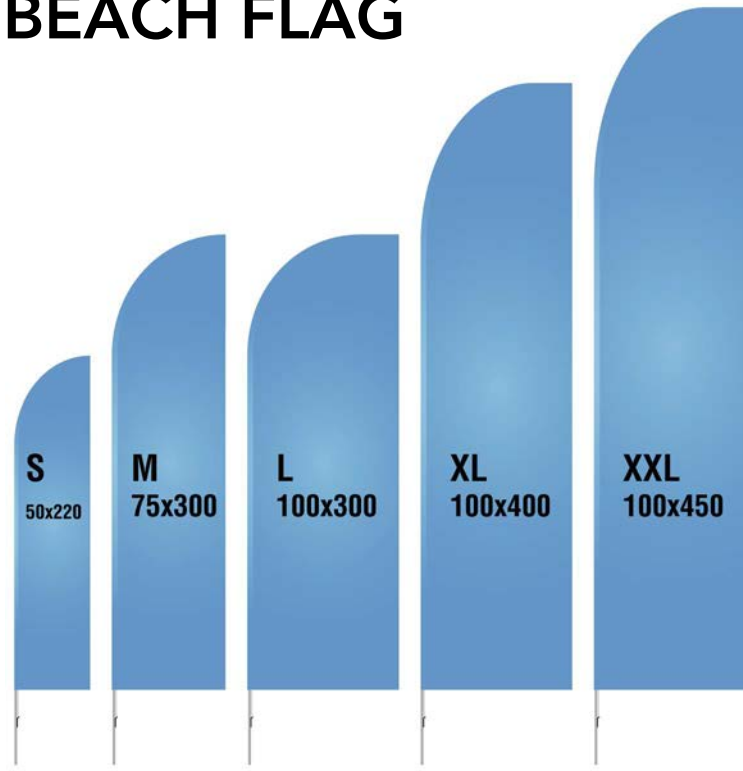

BEACH FLAG

Indoor & outdoor use
Digital / Serigraph / Flat screen print
Aluminium pole + reinforced fiberglass top
In original carrying bag
Polyester fabric 110 gr/m²
High UV fastness | Various base options
Premium finish as standard (Printed fabric surrounds the pole)
Black elastic tunnel as optional