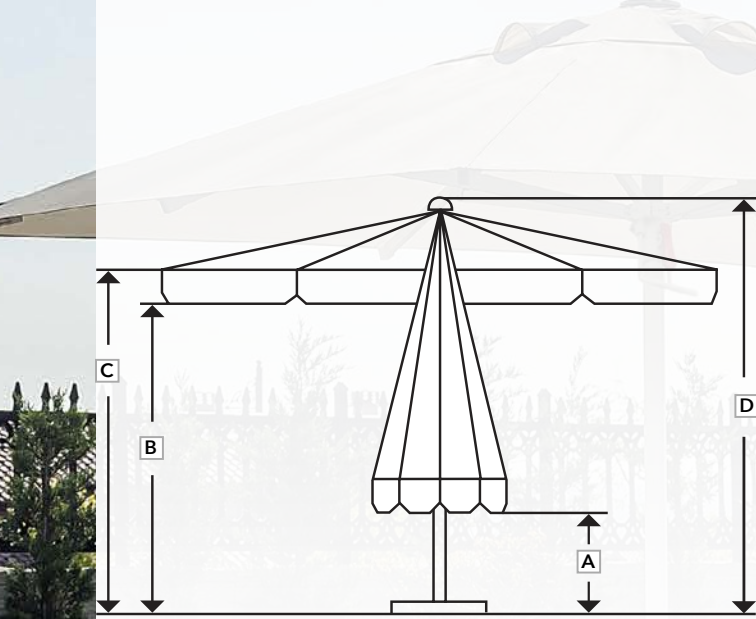

PRINCE

Description:

Easy push-up manual system
Aluminium frame

Fabrics, prints and finishes

Polyester fabric 180-240 gr/m²
Flat screen print / Digital / Serigraph
High UV fastness
Water-repellent
Water-proof