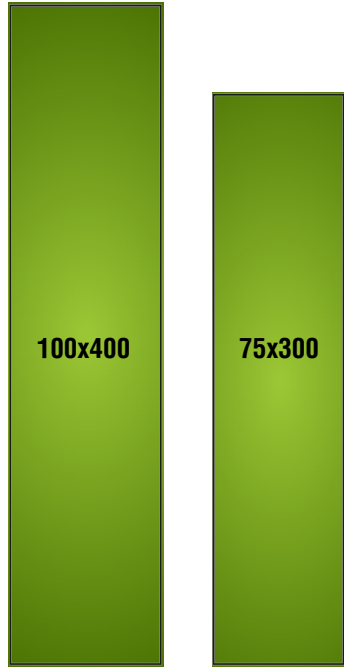

SQUARE BANNER