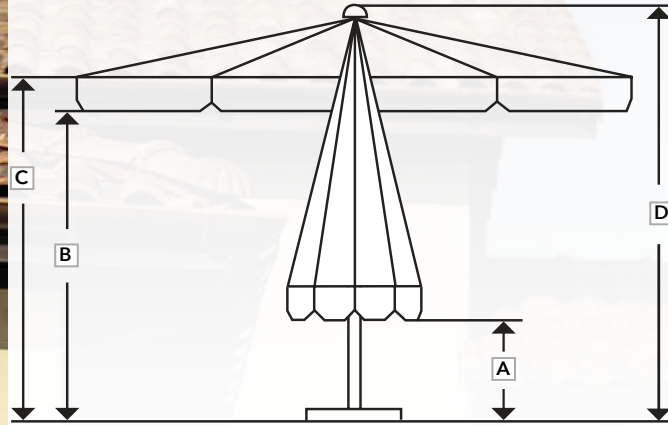

A (cm)	B (cm)	C (cm)	D (cm)
250 / 8	105	180	200	250
300 / 8	80	180	210	250
350 / 8	65	180	210	265
400 / 8	60	190	220	275

CASTLE ROUND

White (RAL 9016)
Aluminium

Black (RAL 9005)
Aluminium

Wood Look
Aluminium

Silver Anodised
Aluminium

Sizes (cm)	Ribs (mm)	Pole (mm)	Carton Qty (pcs)	Carton Sizes (cm)	Weight (kg)
250 / 8	15 x 25	47/50	1	20 x 255 x 21	11
300 / 8	18 x 28	47/50	1	23 x 255 x 24	12
350 / 8	18 x 28	46/50	1	23 x 270 x 24	15
400 / 8	18 x 28	46/50 (55/60)	1	23 x 280 x 24	17 (18)

50Ø Metal Cross Base
1 pcs / Carton
20 x 90 x 14 - 6 kg.
(Marbles as optional)

70 L. Plastic Base
4 pcs / Polibag
64 x 64 x 148 cm - 14 kg.

Metal Base 60 x 60 cm
1 pcs / Carton
71 x 71 x 53 - 14 kg.
(Marbles as optional)