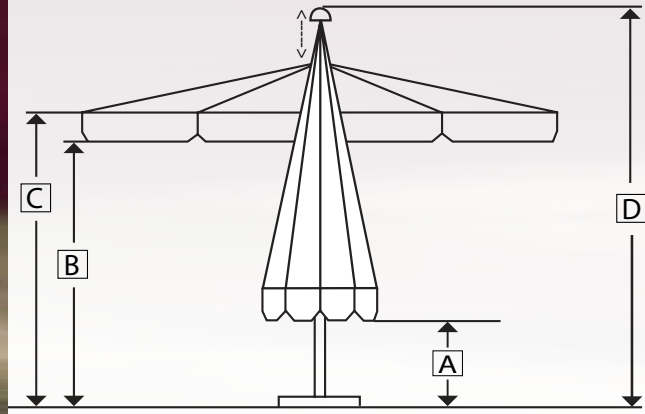

A (cm)	B (cm)	C (cm)	D (cm)
500 / 8	130	200	235	420
600 / 8	115	210	250	450
700 / 8	75	215	255	468
400 x 400 / 8	120	220	260	435
500 x 500 / 8	78	230	270	490
600 x 600 / 8	24	250	290	505