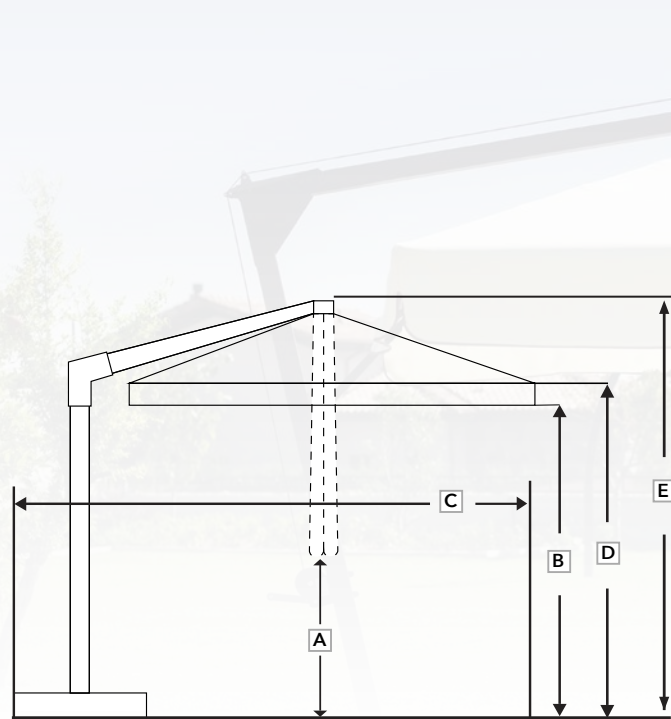

* Height with wheels

	A (cm)	*B (cm)	C (cm)	D (cm)	E (cm)
300 / 8	70	190	350	220	290
350 / 8	60	190	400	220	280
300 x 300 / 8	35	190	350	220	290

KNIGHT

White (RAL 9016)
Aluminium

Black (RAL 9005)
Aluminium

Wood Look
Aluminium

Sizes (cm)	Ribs (mm)	Pole (mm)	Carton Qty (pcs)	Carton Sizes (cm)	Weight (kg)
300 / 8	18 x 28	70 x 70	1	40 x 235 x 25	22
350 / 8	18 x 28	70 x 70	1	40 x 245 x 25	25
300 x 300 / 8	18 x 28	70 x 70	1	40 x 255 x 25	26
Metal Base with wheels			1	75 x 85 x 9	15
Metal Base			1	75 x 85 x 5	13