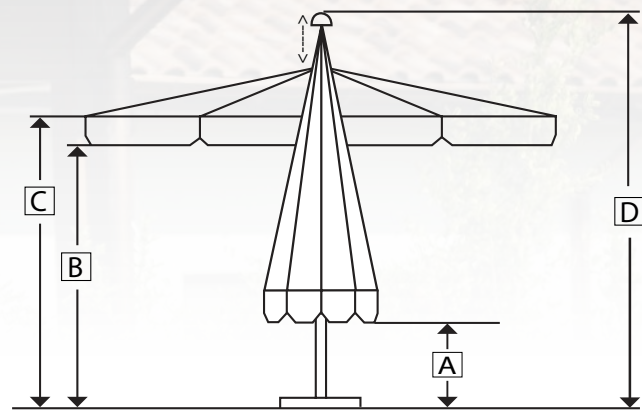

PARASOL

KING

Description:

Manual telescopic system
Easy opening mechanism
Aluminium frame

Fabrics, prints and finishes

Polyester fabric 200-240 gr/m²
Flat screen print / Digital / Serigraph
High UV fastness
Water-repellent
Water-proof
Double Roof as optional