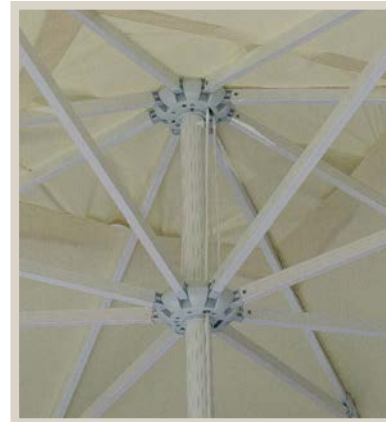

CASTLE ROUND