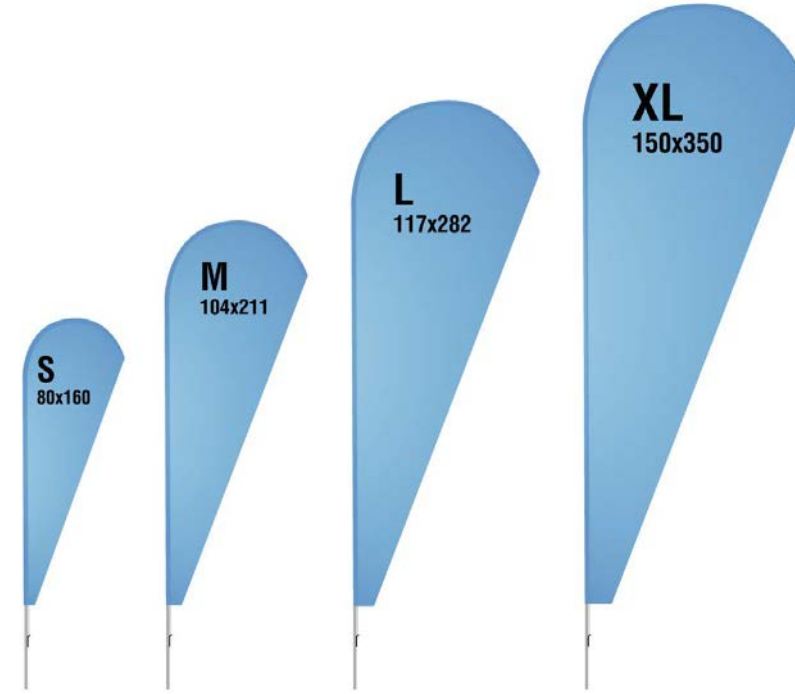

FLYING BANNER

Indoor & outdoor use
Digital / Serigraph / Flat screen print
Aluminium pole + reinforced fiberglass top
In original carrying bag
Polyester fabric 110 gr/m²
High UV fastness | Various base options
Premium finish as standard (Printed fabric surrounds the pole)
Black elastic tunnel as optional