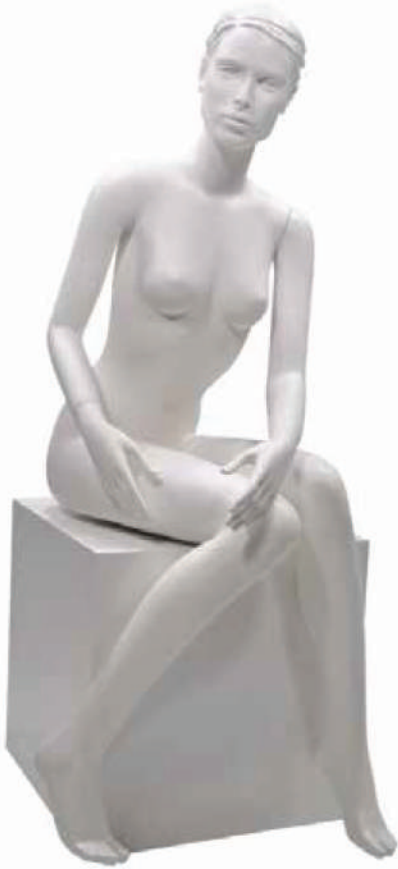

HEADLESS

SUPER PACKAGE DEAL!

5 FEMALE + 5 MEN

**STYLISED
STAND WOMEN
MANNEQUIN**

ID : 2467

**FEMALE STYLIZED
MANNEQUIN
WITH HEAD**

ID : 2465

**FEAMEL
STYLIZED MANNEQUIN
WITH HEAD**

ID : 2469

**FEMALE
STYLISED MANNEQUIN
WITH HEAD**

ID : 2464

**FEMALE MANNEQUIN
SEATEAD**

ID : 1614

**MALE STYLISED
MANNEQUIN WHITE**

ID : 2437

**MALE STYLISED
MANNEQUIN WHITE**