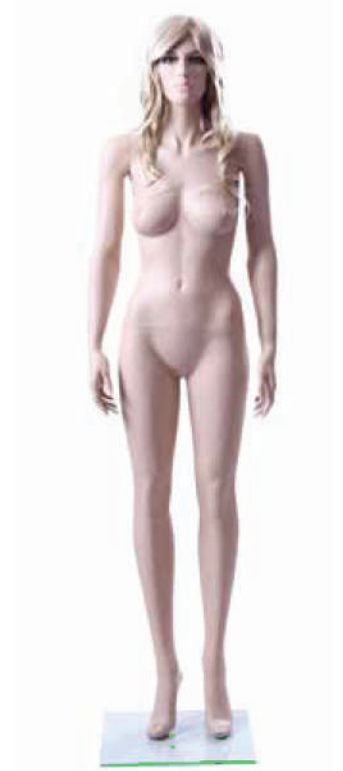

REALISTIC FEMALE MANNEQUIN
HANDS ON HIPS

REALISTIC FEMALE
MANNEQUIN WITH

ID : 2073