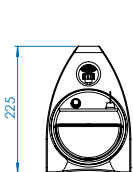

All the power you need and more

LIGHT-WEIGHT

BATTERY OPERATED

SMALL FOCAL SPOT

DR-READY

UP TO 160 KV

ROTATING TANK

FEATURES

	Unit	CP160B
Beam	-	Directional
Power supply	-	Battery
Output voltage range	kV	40 to 160
Tube current range	mA	0.1 to 0.5
Tube current at full output	mA	0.5
Maximum power at the anode	W	80
Constant power mode	-	Yes
Working cycle at 30°C (*)	%	/
Steel penetration (**)	mm/in	21 / 0.8
Weight (excluding hand rings)	Kg / lbs	9.2 / 20.3
Overall dimensions	mm/in	Ø 124 x 520 / 4.9 x 20.5
Leakage dose at 1 m at full output	mSv/h	< 2.0
Optical focal spot according to EN 12543	mm/in	0.8 x 0.7 / 0.03 x 0.03
Maximum useful angle	°	60 x 60
Inherent filtration	mm/in	Equiv. 3.5 / 0.1 (Al)
Waterproof level	-	IP54
Operating temperature	°C / F°	-25 to +50 / -13 to +140
Storage temperature	°C / F°	-40 to +80 / -40 to +176
Guard rings	-	/

(*) Open air - airstream 5m/sec.

(**) 400 mm FFD, 1 min, AA400, D=2 for CPB

DRAWINGS

ACCESSORIES

RUGGEDIZED STRUCTURE

ADJUSTABLE COLLIMATOR

CARBON TRIPOD

FAST BATTERY CHARGER

TRIGGER

EXTERNAL POWER SUPPLY

All specifications are non contractual and subject to change without prior notice.

TELEDYNE ICM

Zoning Les Plenesses / Rue Du Progrès 3 / B-4821 Andrimont (Dison) - Belgium

+32 (0)87 44 01 50 / icm.sales@teledyne.com

TELEDYNE ICM
Everywhereyoulook™

Part of the Teledyne Imaging Group