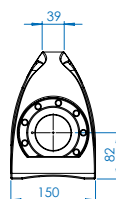

All the power you need and more

LIGHT-WEIGHT

BATTERY OPERATED

SMALL FOCAL SPOT

DR-READY

UP TO 160 KV

ROTATING TANK

FEATURES

	Unit	CP160B
Beam	-	Directional
Power supply	-	Battery
Output voltage range	kV	40 to 160
Tube current range	mA	0.1 to 0.5
Tube current at full output	mA	0.5
Maximum power at the anode	W	80
Constant power mode	-	Yes
Working cycle at 30°C (*)	%	/
Steel penetration (**)	mm/in	21 / 0.8
Weight (excluding hand rings)	Kg / lbs	9.2 / 20.3
Overall dimensions	mm/in	Ø 124 x 520 / 4.9 x 20.5
Leakage dose at 1 m at full output	mSv/h	< 2.0
Optical focal spot according to EN 12543	mm/in	0.8 x 0.7 / 0.03 x 0.03
Maximum useful angle	°	60 x 60
Inherent filtration	mm/in	Equiv. 3.5 / 0.1 (Al)
Waterproof level	-	IP54
Operating temperature	°C / F°	-25 to +50 / -13 to +140
Storage temperature	°C / F°	-40 to +80 / -40 to +176
Guard rings	-	/

(*) Open air - airstream 5m/sec.

(**) 400 mm FFD, 1 min, AA400, D=2 for CPB

DRAWINGS

ACCESSORIES

RUGGEDIZED STRUCTURE

ADJUSTABLE COLLIMATOR

CARBON TRIPOD

FAST BATTERY CHARGER

TRIGGER

EXTERNAL POWER SUPPLY

All specifications are non contractual and subject to change without prior notice.

TELEDYNE ICM

Zoning Les Plenesses / Rue Du Progrès 3 / B-4821 Andrimont (Dison) - Belgium

+32 (0)87 44 01 50 / icm.sales@teledyne.com

TELEDYNE ICM
Everywhereyoulook™

Part of the Teledyne Imaging Group