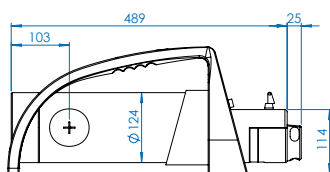

All the power you need and more

LIGHT-WEIGHT

BATTERY OPERATED

SMALL FOCAL SPOT

DR-READY

UP TO 160 KV

ROTATING TANK

FEATURES

	Unit	CP160B
Beam	-	Directional
Power supply	-	Battery
Output voltage range	kV	40 to 160
Tube current range	mA	0.1 to 0.5
Tube current at full output	mA	0.5
Maximum power at the anode	W	80
Constant power mode	-	Yes
Working cycle at 30°C (*)	%	/
Steel penetration (**)	mm/in	21 / 0.8
Weight (excluding hand rings)	Kg / lbs	9.2 / 20.3
Overall dimensions	mm/in	Ø 124 x 520 / 4.9 x 20.5
Leakage dose at 1 m at full output	mSv/h	< 2.0
Optical focal spot according to EN 12543	mm/in	0.8 x 0.7 / 0.03 x 0.03
Maximum useful angle	°	60 x 60
Inherent filtration	mm/in	Equiv. 3.5 / 0.1 (Al)
Waterproof level	-	IP54
Operating temperature	°C / F°	-25 to +50 / -13 to +140
Storage temperature	°C / F°	-40 to +80 / -40 to +176
Guard rings	-	/

(*) Open air - airstream 5m/sec.

(**) 400 mm FFD, 1 min, AA400, D=2 for CPB

DRAWINGS