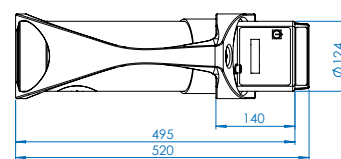

All the power you need and more

LIGHT-WEIGHT

BATTERY OPERATED

SMALL FOCAL SPOT

DR-READY

UP TO 160 KV

ROTATING TANK

FEATURES

	Unit	CP160B
Beam	-	Directional
Power supply	-	Battery
Output voltage range	kV	40 to 160
Tube current range	mA	0.1 to 0.5
Tube current at full output	mA	0.5
Maximum power at the anode	W	80
Constant power mode	-	Yes
Working cycle at 30°C (*)	%	/
Steel penetration (**)	mm/in	21 / 0.8
Weight (excluding hand rings)	Kg / lbs	9.2 / 20.3
Overall dimensions	mm/in	Ø 124 x 520 / 4.9 x 20.5
Leakage dose at 1 m at full output	mSv/h	< 2.0
Optical focal spot according to EN 12543	mm/in	0.8 x 0.7 / 0.03 x 0.03
Maximum useful angle	°	60 x 60
Inherent filtration	mm/in	Equiv. 3.5 / 0.1 (Al)
Waterproof level	-	IP54
Operating temperature	°C / F°	-25 to +50 / -13 to +140
Storage temperature	°C / F°	-40 to +80 / -40 to +176
Guard rings	-	/

(*) Open air - airstream 5m/sec.

(**) 400 mm FFD, 1 min, AA400, D=2 for CPB

DRAWINGS