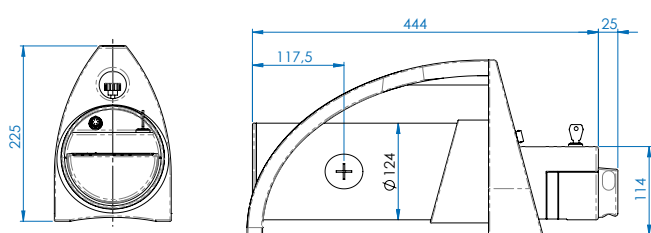

All the power you need and more

LIGHT-WEIGHT

BATTERY OPERATED

SMALL FOCAL SPOT

DR-READY

UP TO 120 KV

ROTATING TANK

FEATURES

	Unit	CP120B
Beam	-	Directional
Power supply	-	Battery
Output voltage range	kV	40 to 120
Tube current range	mA	0.1 to 1.0
Tube current at full output	mA	1.0
Maximum power at the anode	W	120
Constant power mode	-	Yes
Working cycle at 30°C (*)	%	/
Steel penetration (**)	mm/in	10 / 0.4
Weight (excluding hand rings)	Kg/lbs	7.0 / 15.4
Overall dimensions	mm/in	Ø 124 x 476 / 4.9 x 18.7
Leakage dose at 1 m at full output	mSv/h	< 2.0
Optical focal spot according to EN 12543	mm/in	0.8 x 0.5 / 0.03 x 0.02
Maximum useful angle	°	50 x 50
Inherent filtration	mm/in	Equiv. 3.5 / 0.1 (Al)
Waterproof level	-	IP54
Operating temperature	°C/°F	-25 to +50 / -13 to +140
Storage temperature	°C/°F	-40 to +80 / -40 to +176
Guard rings	-	Optional

(*) Open air - airstream 5m/sec.

(**) 400 mm FFD, 1 min., AA400, D=2 for CPB

DRAWINGS