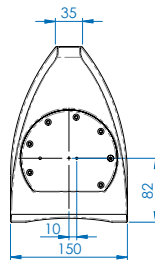

SMALL FOCAL SPOT

DR-READY

UP TO 120 KV

ROTATING TANK

FEATURES

	Unit	CP120B
Beam	-	Directional
Power supply	-	Battery
Output voltage range	kV	40 to 120
Tube current range	mA	0.1 to 1.0
Tube current at full output	mA	1.0
Maximum power at the anode	W	120
Constant power mode	-	Yes
Working cycle at 30°C (*)	%	/
Steel penetration (**)	mm/in	10 / 0.4
Weight (excluding hand rings)	Kg/lbs	7.0 / 15.4
Overall dimensions	mm/in	Ø 124 x 476 / 4.9 x 18.7
Leakage dose at 1 m at full output	mSv/h	< 2.0
Optical focal spot according to EN 12543	mm/in	0.8 x 0.5 / 0.03 x 0.02
Maximum useful angle	°	50 x 50
Inherent filtration	mm/in	Equiv. 3.5 / 0.1 (Al)
Waterproof level	-	IP54
Operating temperature	°C/°F	-25 to +50 / -13 to +140
Storage temperature	°C/°F	-40 to +80 / -40 to +176
Guard rings	-	Optional

(*) Open air - airstream 5m/sec.

(**) 400 mm FFD, 1 min., AA400, D=2 for CPB

DRAWINGS

ACCESSORIES

RUGGEDIZED STRUCTURE

ADJUSTABLE COLLIMATOR

CARBON TRIPOD

FAST BATTERY CHARGER