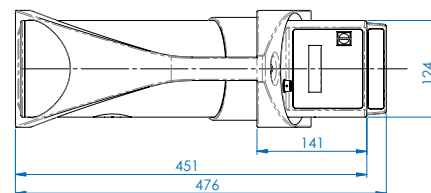

All the power you need and more

LIGHT-WEIGHT

BATTERY OPERATED

SMALL FOCAL SPOT

DR-READY

UP TO 120 KV

ROTATING TANK

FEATURES

	Unit	CP120B
Beam	-	Directional
Power supply	-	Battery
Output voltage range	kV	40 to 120
Tube current range	mA	0.1 to 1.0
Tube current at full output	mA	1.0
Maximum power at the anode	W	120
Constant power mode	-	Yes
Working cycle at 30°C (*)	%	/
Steel penetration (**)	mm/in	10 / 0.4
Weight (excluding hand rings)	Kg/lbs	7.0 / 15.4
Overall dimensions	mm/in	Ø 124 x 476 / 4.9 x 18.7
Leakage dose at 1 m at full output	mSv/h	< 2.0
Optical focal spot according to EN 12543	mm/in	0.8 x 0.5 / 0.03 x 0.02
Maximum useful angle	°	50 x 50
Inherent filtration	mm/in	Equiv. 3.5 / 0.1 (Al)
Waterproof level	-	IP54
Operating temperature	°C/°F	-25 to +50 / -13 to +140
Storage temperature	°C/°F	-40 to +80 / -40 to +176
Guard rings	-	Optional

(*) Open air - airstream 5m/sec.

(**) 400 mm FFD, 1 min., AA400, D=2 for CPB

DRAWINGS