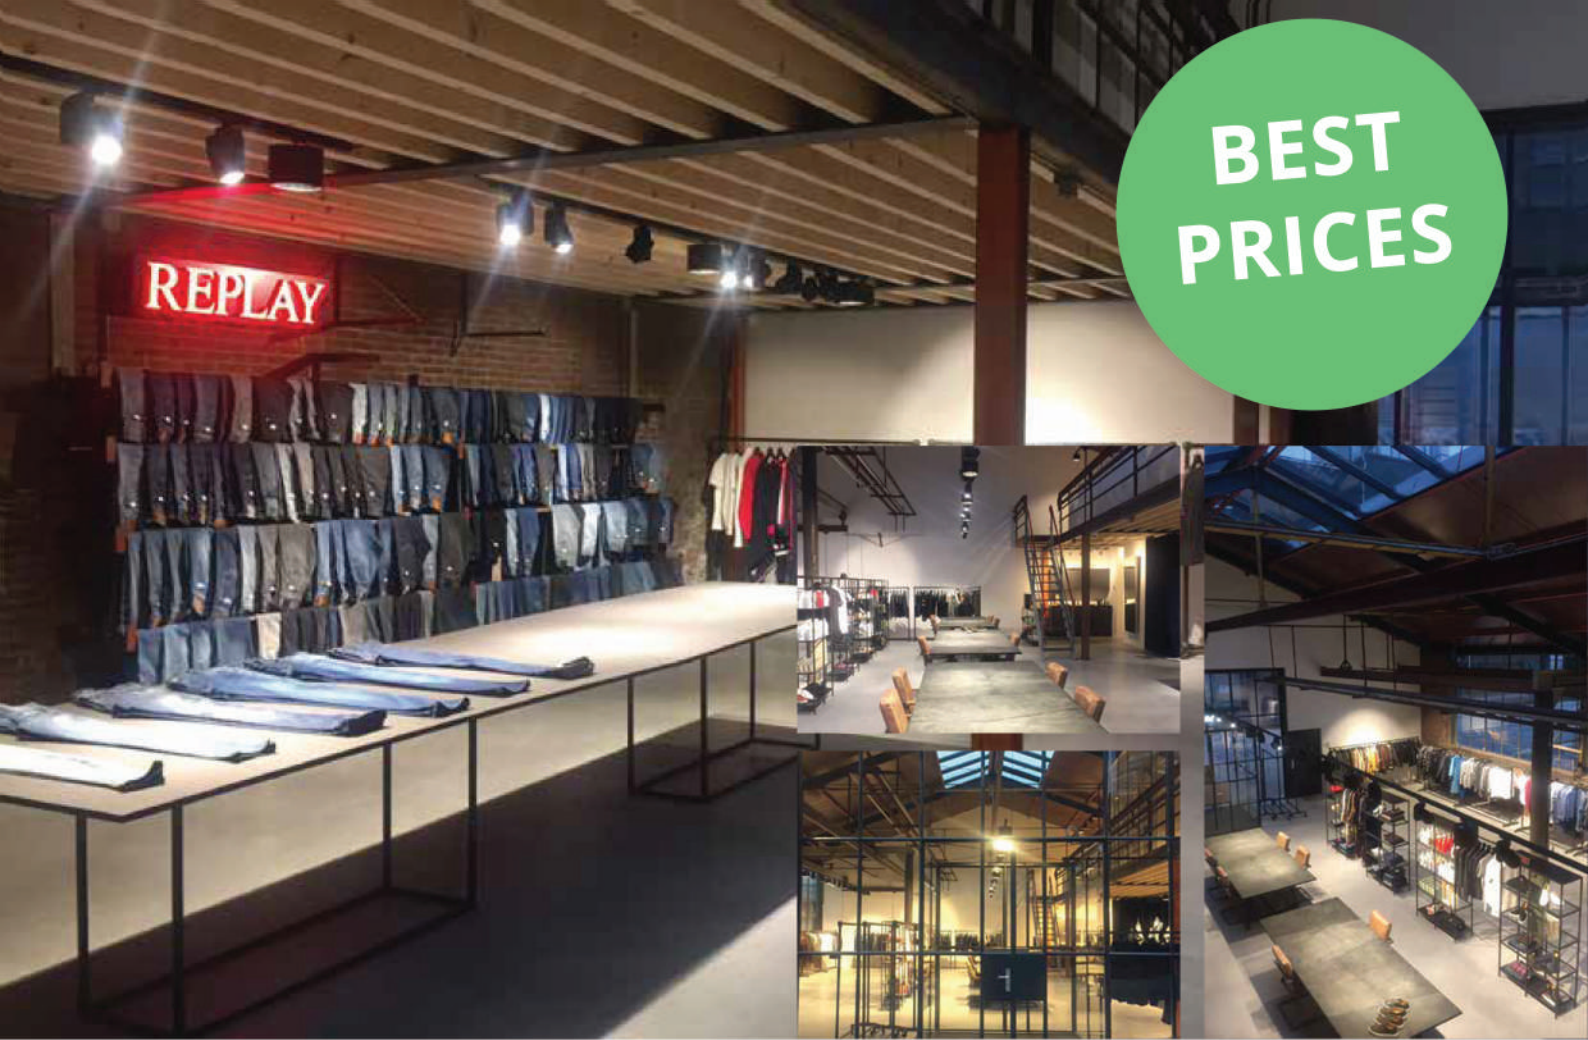

LED SPOT VENTO
30 SPOTS

LED SPOT VENTO
40 SPOTS

**IMPROVED
QUALITY**

LED SPOT VENTO

**FAST DELIVERY
HIGH QUALITY
EXPRESS QUOTES**

**EFFECTIVE
AND FRIENDLY
SUPPORT**

**BEST
PRICES**

Lights shop
model : Vento
and Buss
Spots