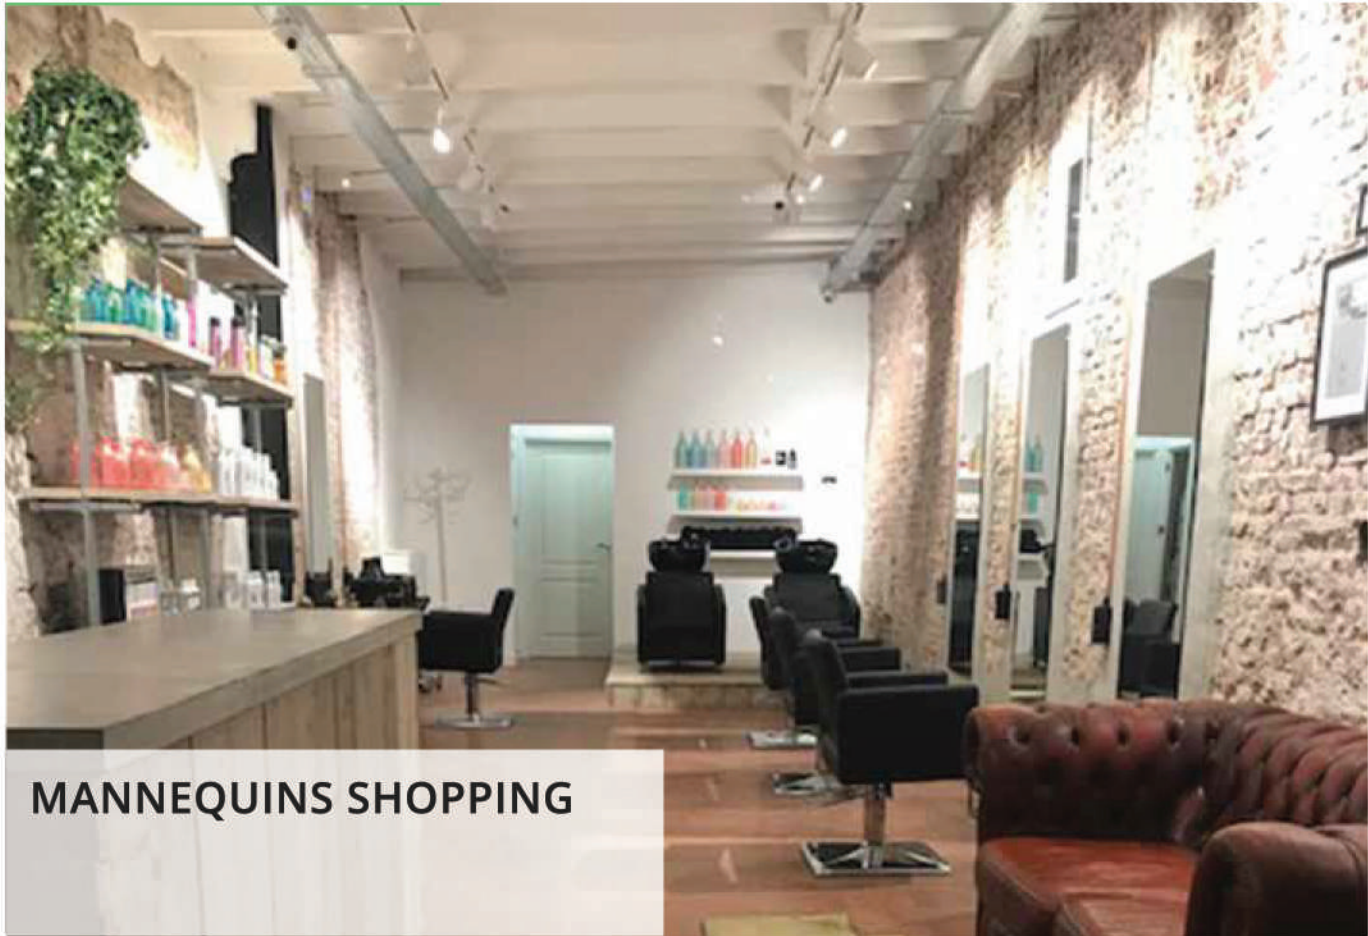

LED SPOT VENTO
30 SPOTS

LED SPOT VENTO
40 SPOTS

**IMPROVED
QUALITY**

LED SPOT VENTO

**FAST DELIVERY
HIGH QUALITY
EXPRESS QUOTES**

**EFFECTIVE
AND FRIENDLY
SUPPORT**

**BEST
PRICES**

Lights shop
model : Vento
and Buss
Spots