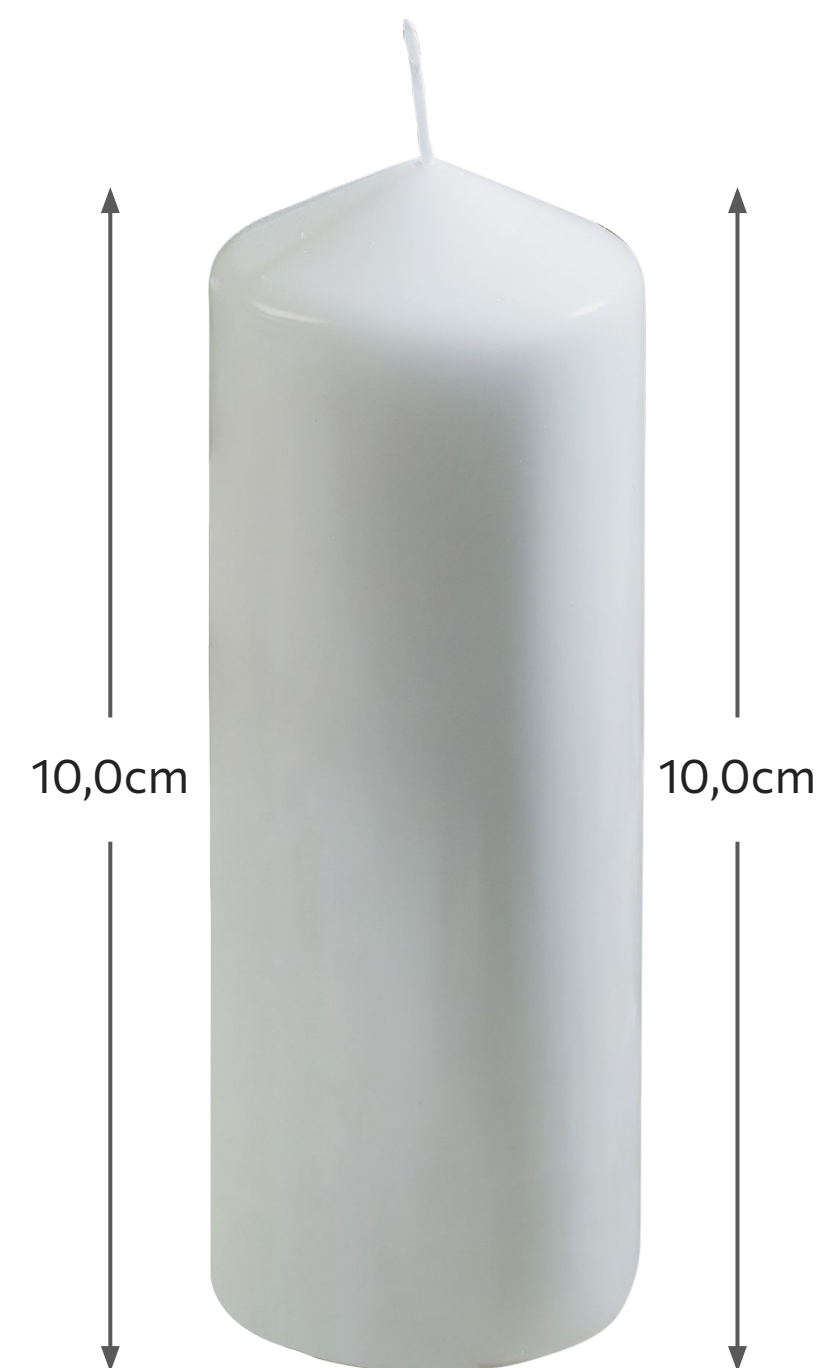

Burn duration +-50 hours.

Fragrances: Selected etheric oils with Jasmine, Sweet Vanilla, dove, fresh cotton. (list of professional fragrances)

Dimensions Glass (height & width)	8,5 x 7,2 cm 8,0 x 8,00cm
Dimensions Packaging (height & width)	8,5 x 12,0 cm
Box quantity	15
Pallet quantity	60

Dimensions Glass (height & diam)	8,00 x 6,50 cm
Dimensions Packaging (height & diam)	8,00 x 6,50 cm
Box quantity	15
Pallet quantity	60

PARAFFIN CANDLES

Our special paraffin blends from certificated raw materials in pillar and rustic Luxodor candles ,is the epitomize in processing and producing paraffin candles!

Table of dimensions

Dimensions (height & Diam.)	Price	Quantity Box	Quantity Palette
5x10cm		15	60
5x15cm		15	60
5x20cm		15	60
6x10cm		15	60
6x15cm		15	60
6x20cm		15	60
7x10cm		15	60
7x15cm		15	40
7x20cm		15	40
8x10cm		15	40
8x15cm		15	40
8x20cm		15	40
9x10cm		10	30
9x15cm		10	30
9x20cm		10	30
10x10cm		10	30
10x15cm		10	25
10x20cm		10	25