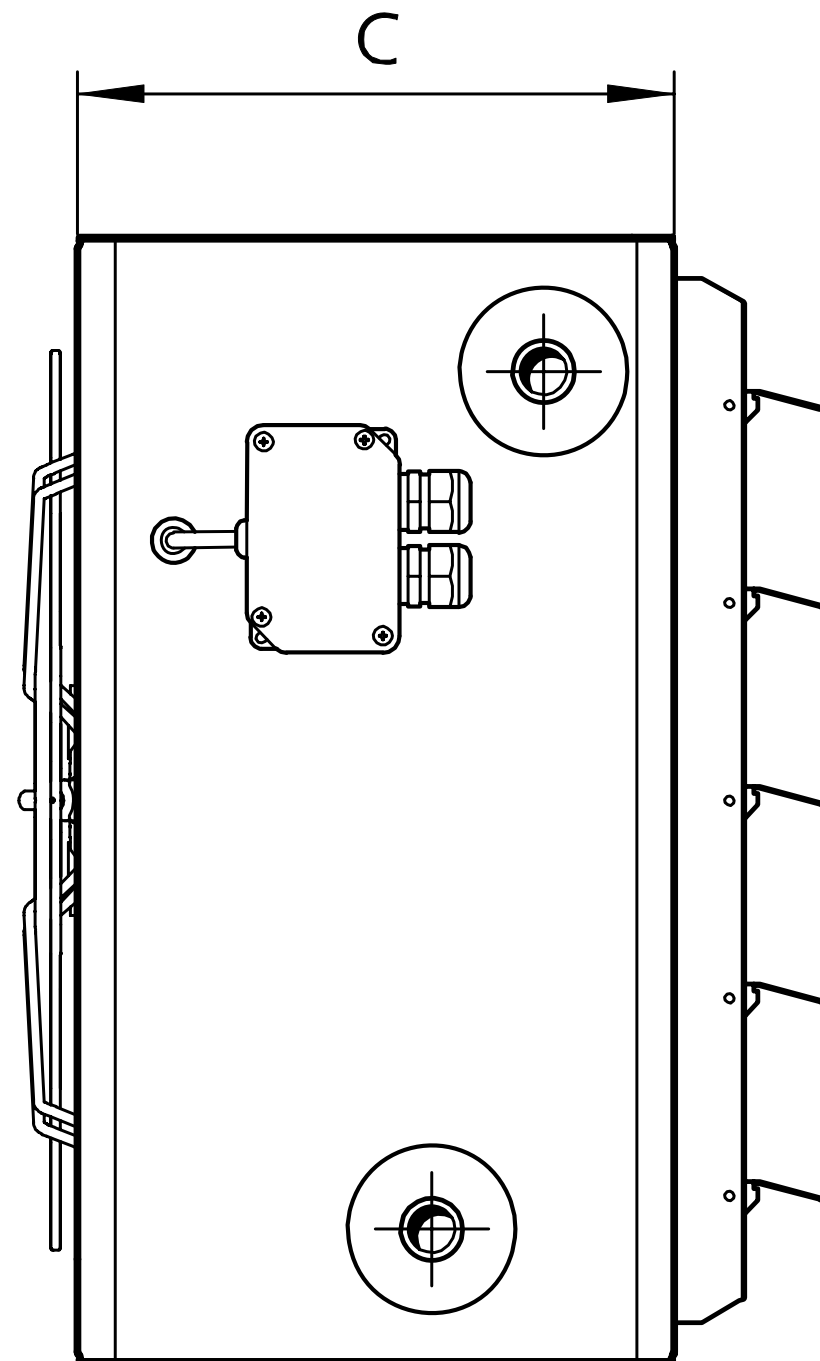

³⁾ Installation height with air louvre

Features

Details

Data
1 | 2

Dimensions

Front view

Side view

Wall installation

Ceiling installation

Size	A	B	C	L
	[mm]	[mm]	[mm]	[mm]
54	540	500	320	min. 160
55	640	600	320	min. 180
56	740	700	320	min. 230
57	840	800	360	min. 300

Features

Details

Data
2 | 2

Benefits for you!

Kampmann offers you the following service benefits: