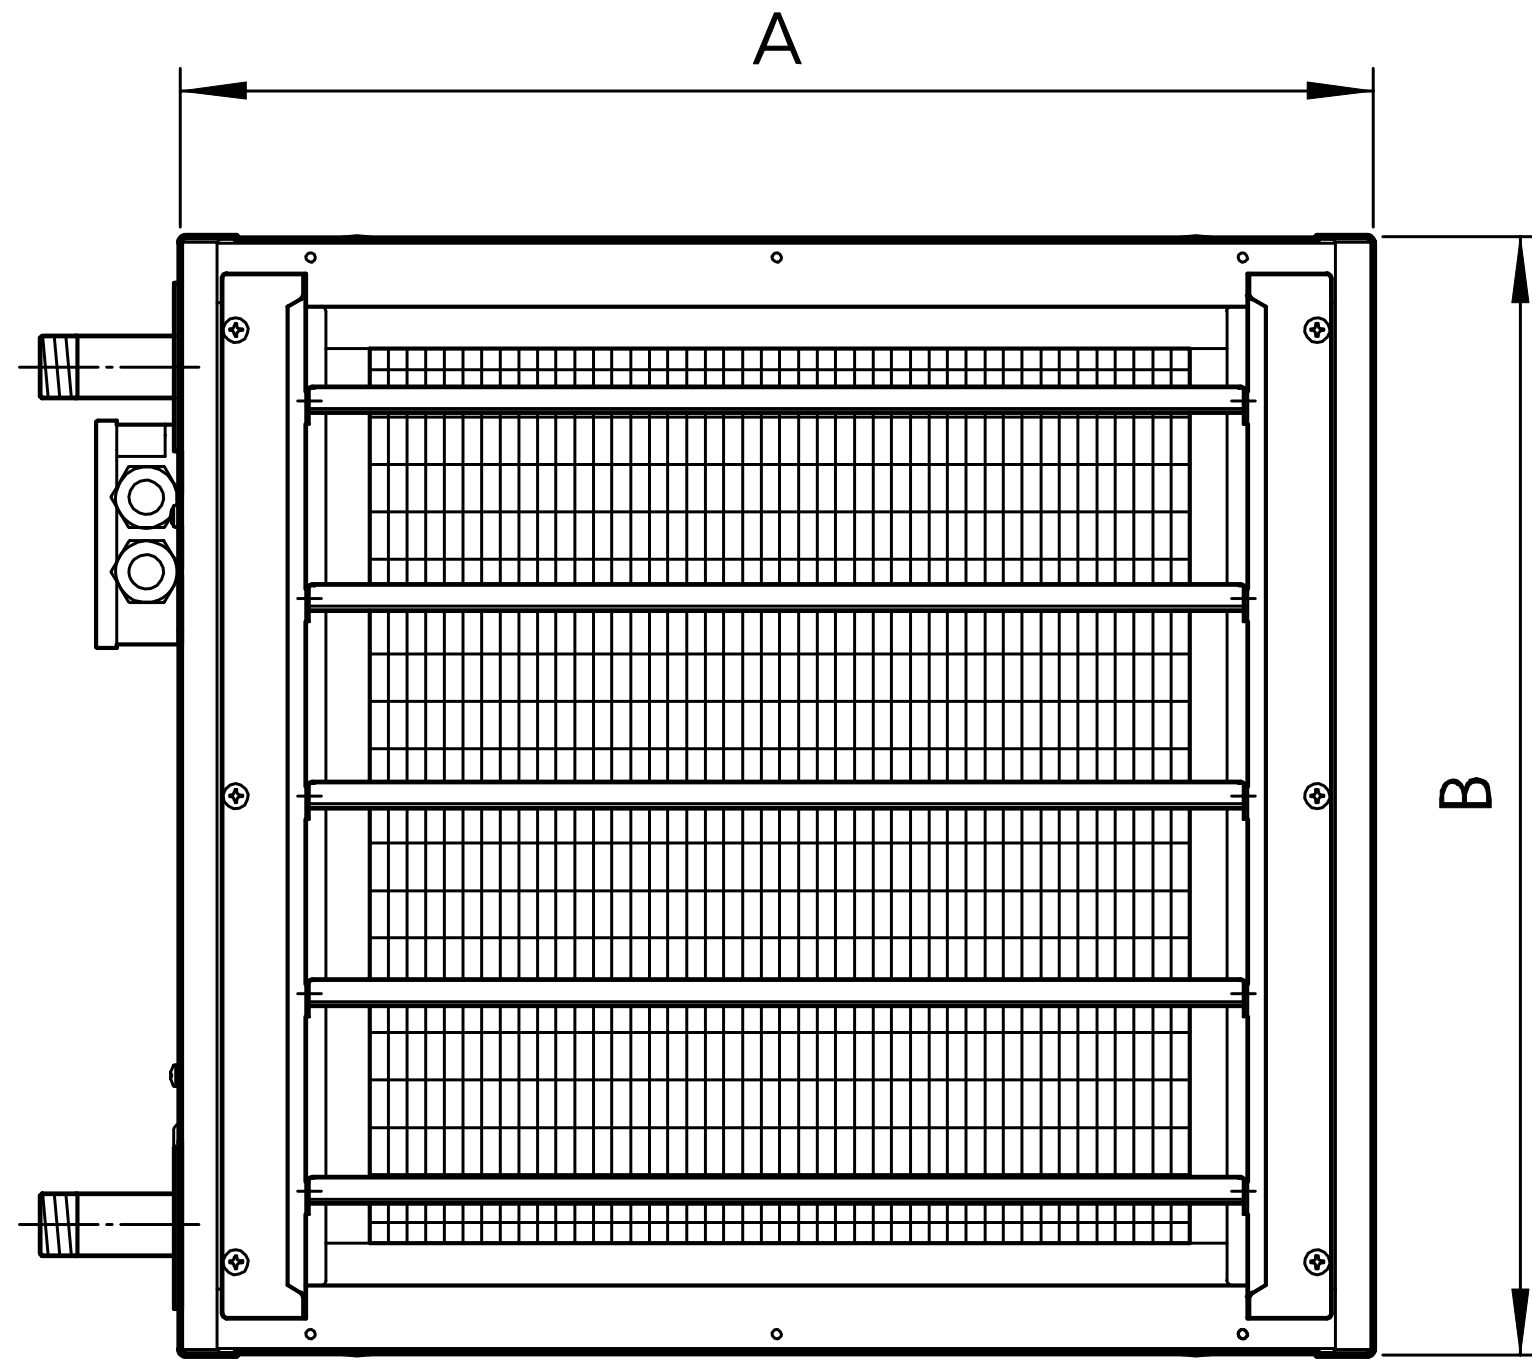

Features

Details

3 | 3

Data

Performance data

Size	Heat output ¹⁾	Air flow volume	Sound pressure level ²⁾	Throw	max. installation height ³⁾	Connection size
	[kW]	[m ³ /h]	[dB(A)]	[m]	[m]	[in]
54	11.1 – 18.0	1480 – 2360	49 – 55	12 – 18	4.1 – 5.5	1
55	17.7 – 30.9	2700 – 4140	51 – 59	13 – 23	5.0 – 6.5	1
56	27.3 – 47.9	3720 – 5680	51 – 58	17 – 28	5.1 – 7.2	1 ¼
57	43.4 – 77.2	6150 – 8770	57 – 61	22 – 38	6.5 – 8.0	1 ½

³⁾ Installation height with air louvre

Features

Details

Data
1 | 2

Dimensions

Front view

Side view

Wall installation