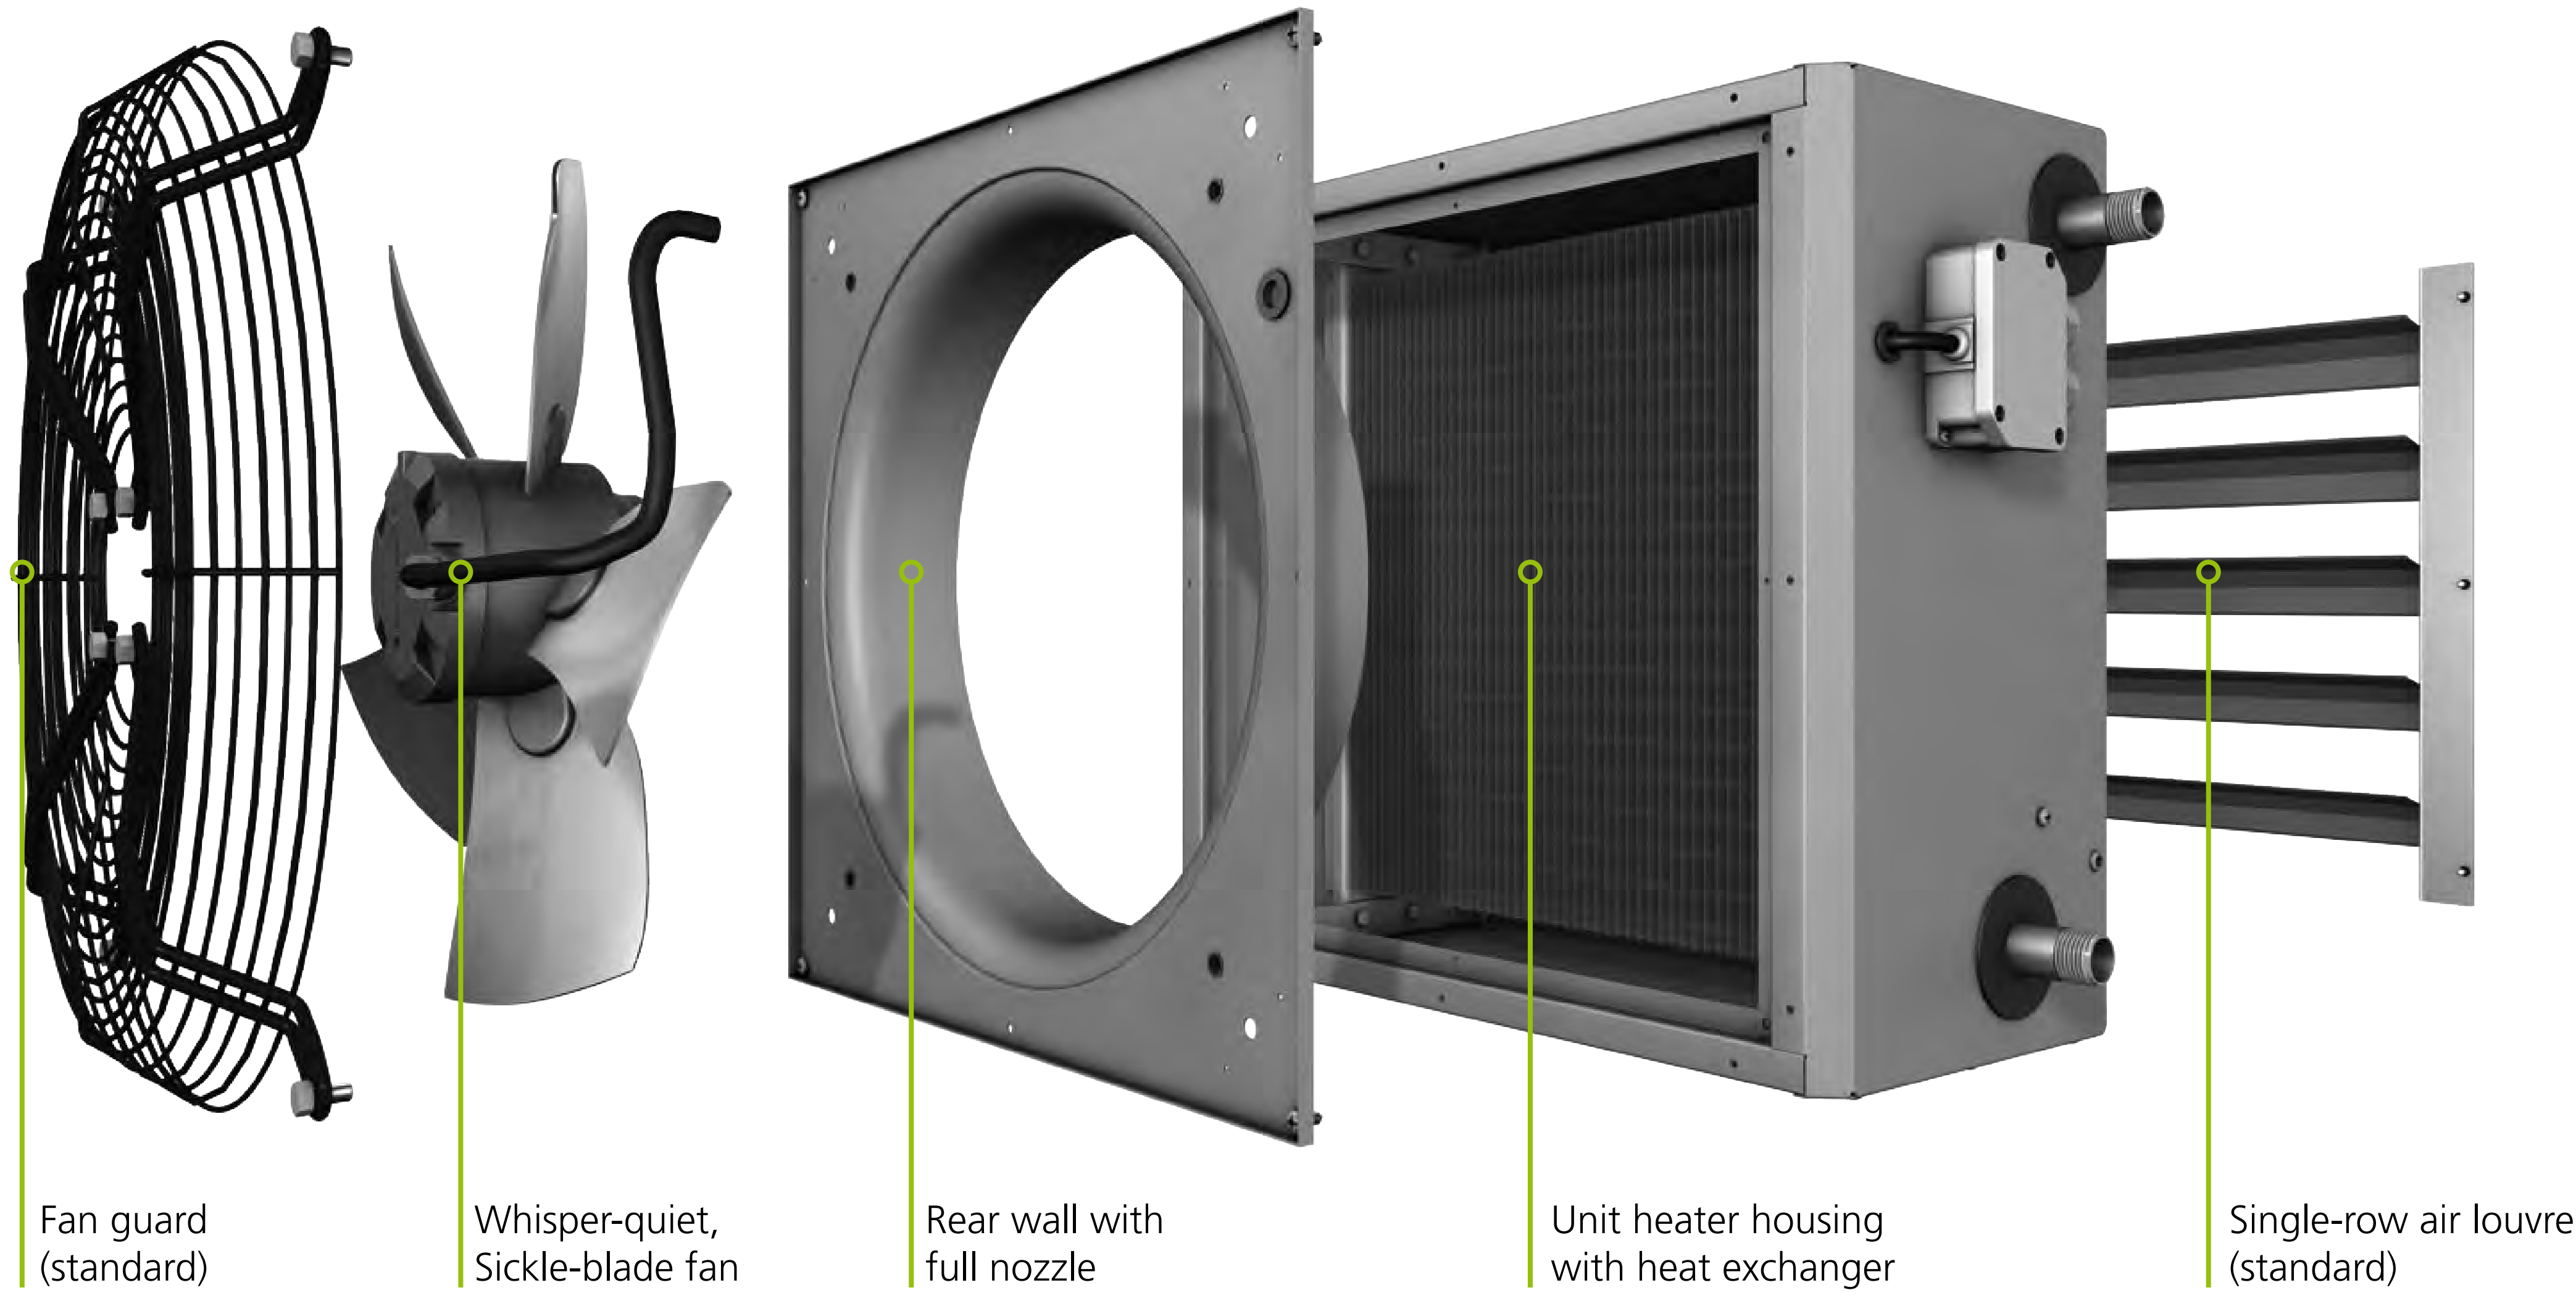

Fan guard
(standard)

Whisper-quiet,
Sickle-blade fan

Rear wall with
full nozzle

Unit heater housing
with heat exchanger

Single-row air louvre
(standard)