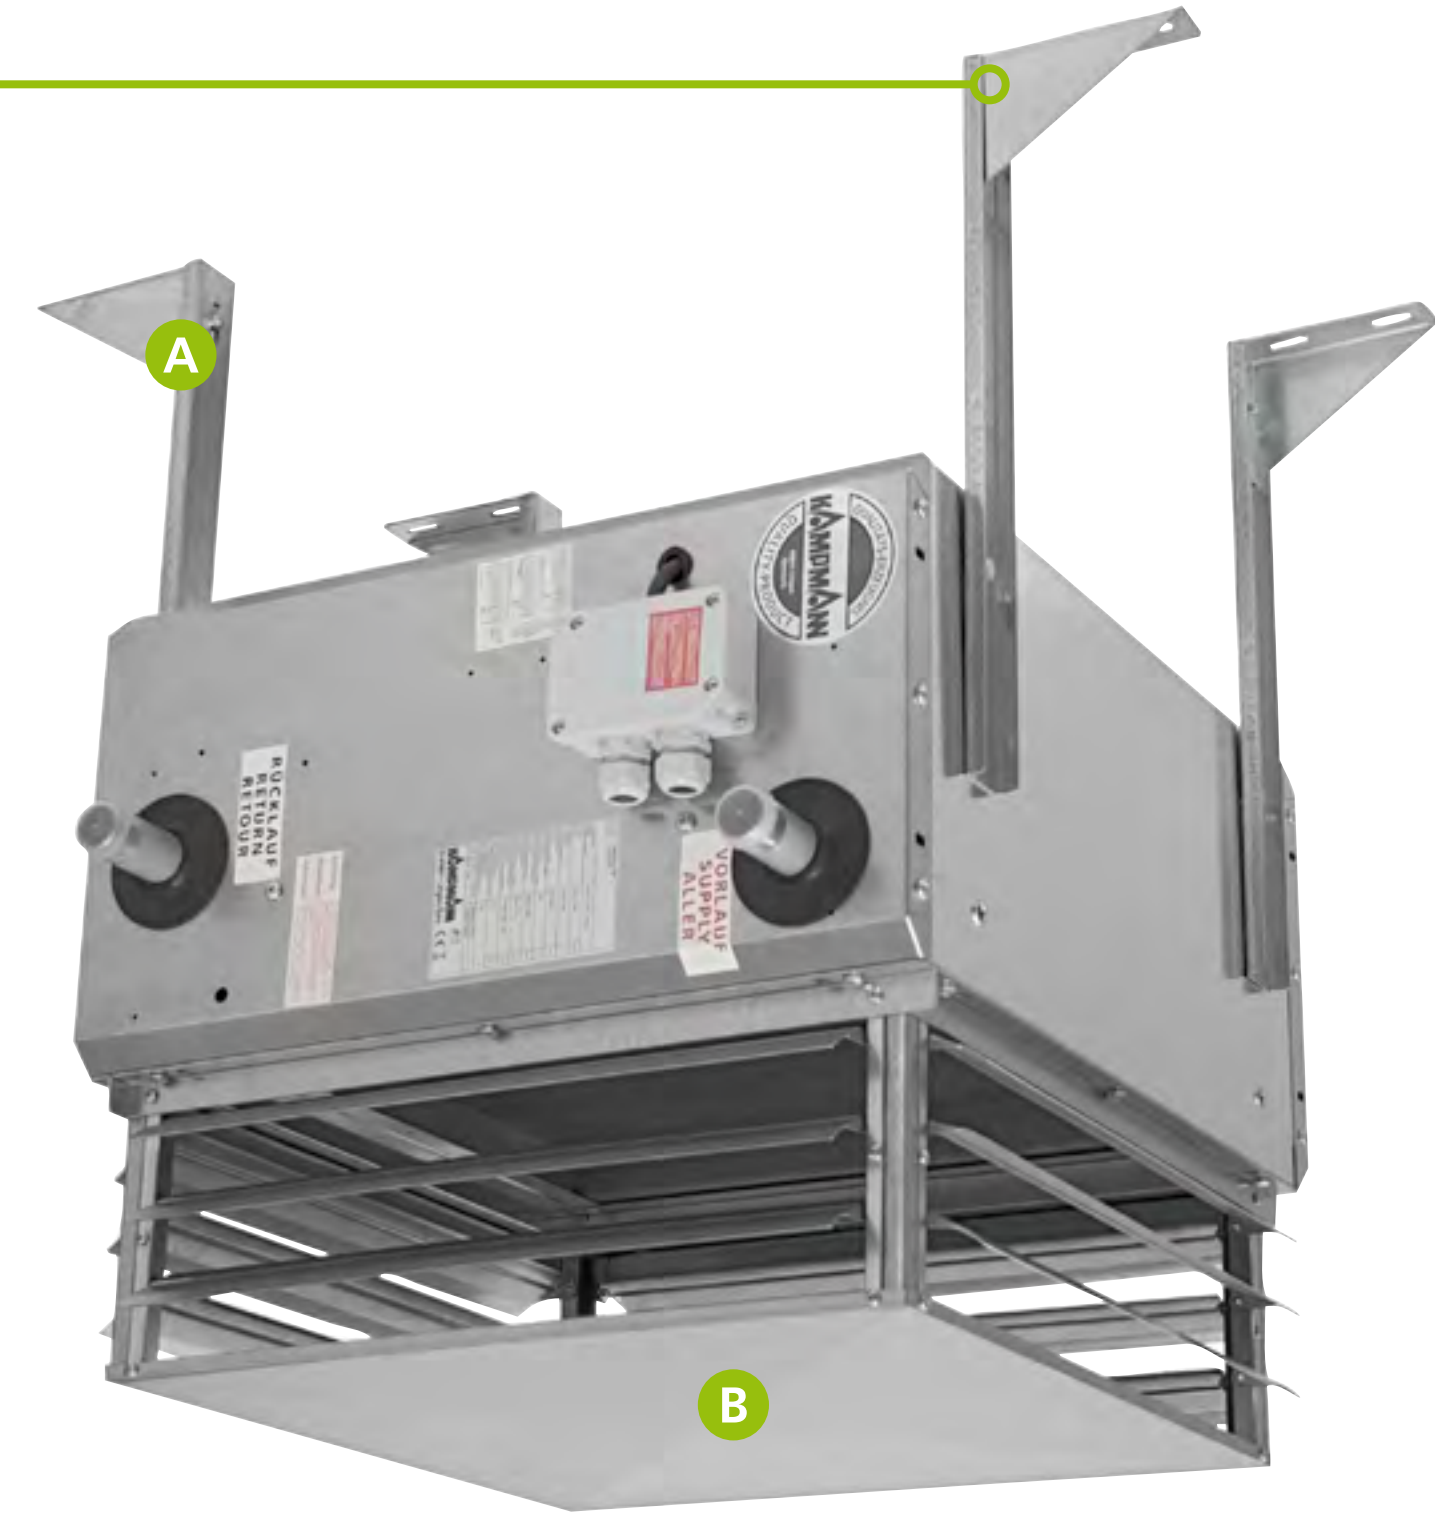

Limited space?

You really don't have any space? Then you can use the TIP unit heater. The self-supporting design of the TIP unit heater with its combined fan propeller and drive means that it can be used in the smallest of installation depths.

Wherever you want

Install the TIP unit heater on the wall or ceiling; it's packed with flexibility direct from the factory.

Always available

Order all TIP unit heater sizes from stock with a copper/aluminium heat exchanger and 2 stage 3-phase AC motor at short notice.

TIP unit heater for wall installation
attached to wall brackets

- A** Wall brackets
- B** Air outlet: single-row air louvre (standard)

TIP unit heater for ceiling installation
to universal 4-point brackets

- A** Universal 4-point brackets
- B** Air outlet: diffuser

TIP unit heater for ceiling installation
to universal 4-point brackets with a diffuser

- A** Universal 4-point brackets
- B** Air outlet: single-row air louvre (standard)