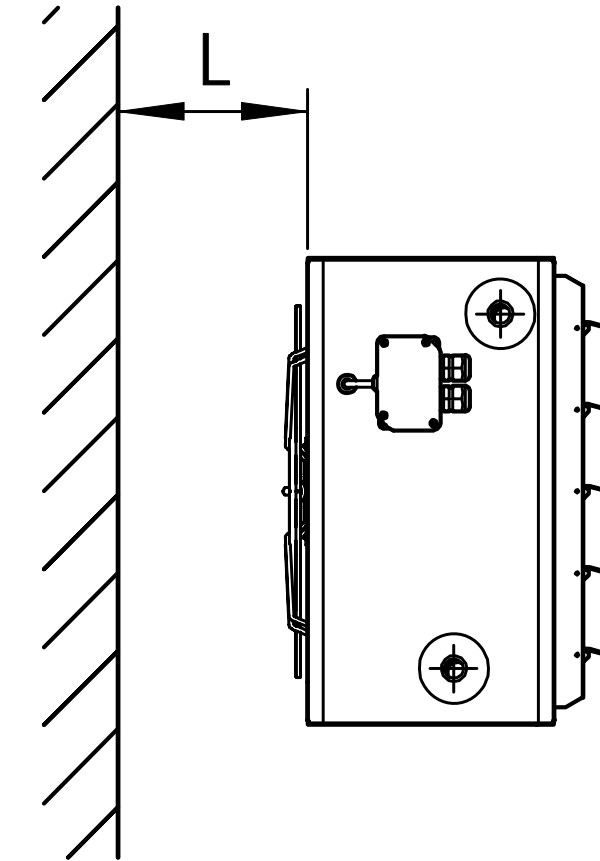

³⁾ Installation height with air louvre

Features

Details

Data
1 | 2

Dimensions

Front view

Side view

Wall installation

Ceiling installation

Size	A	B	C	L
	[mm]	[mm]	[mm]	[mm]
54	540	500	320	min. 160
55	640	600	320	min. 180
56	740	700	320	min. 230
57	840	800	360	min. 300

Features

Details

Data
2 | 2

Benefits for you!

Kampmann offers you the following service benefits: