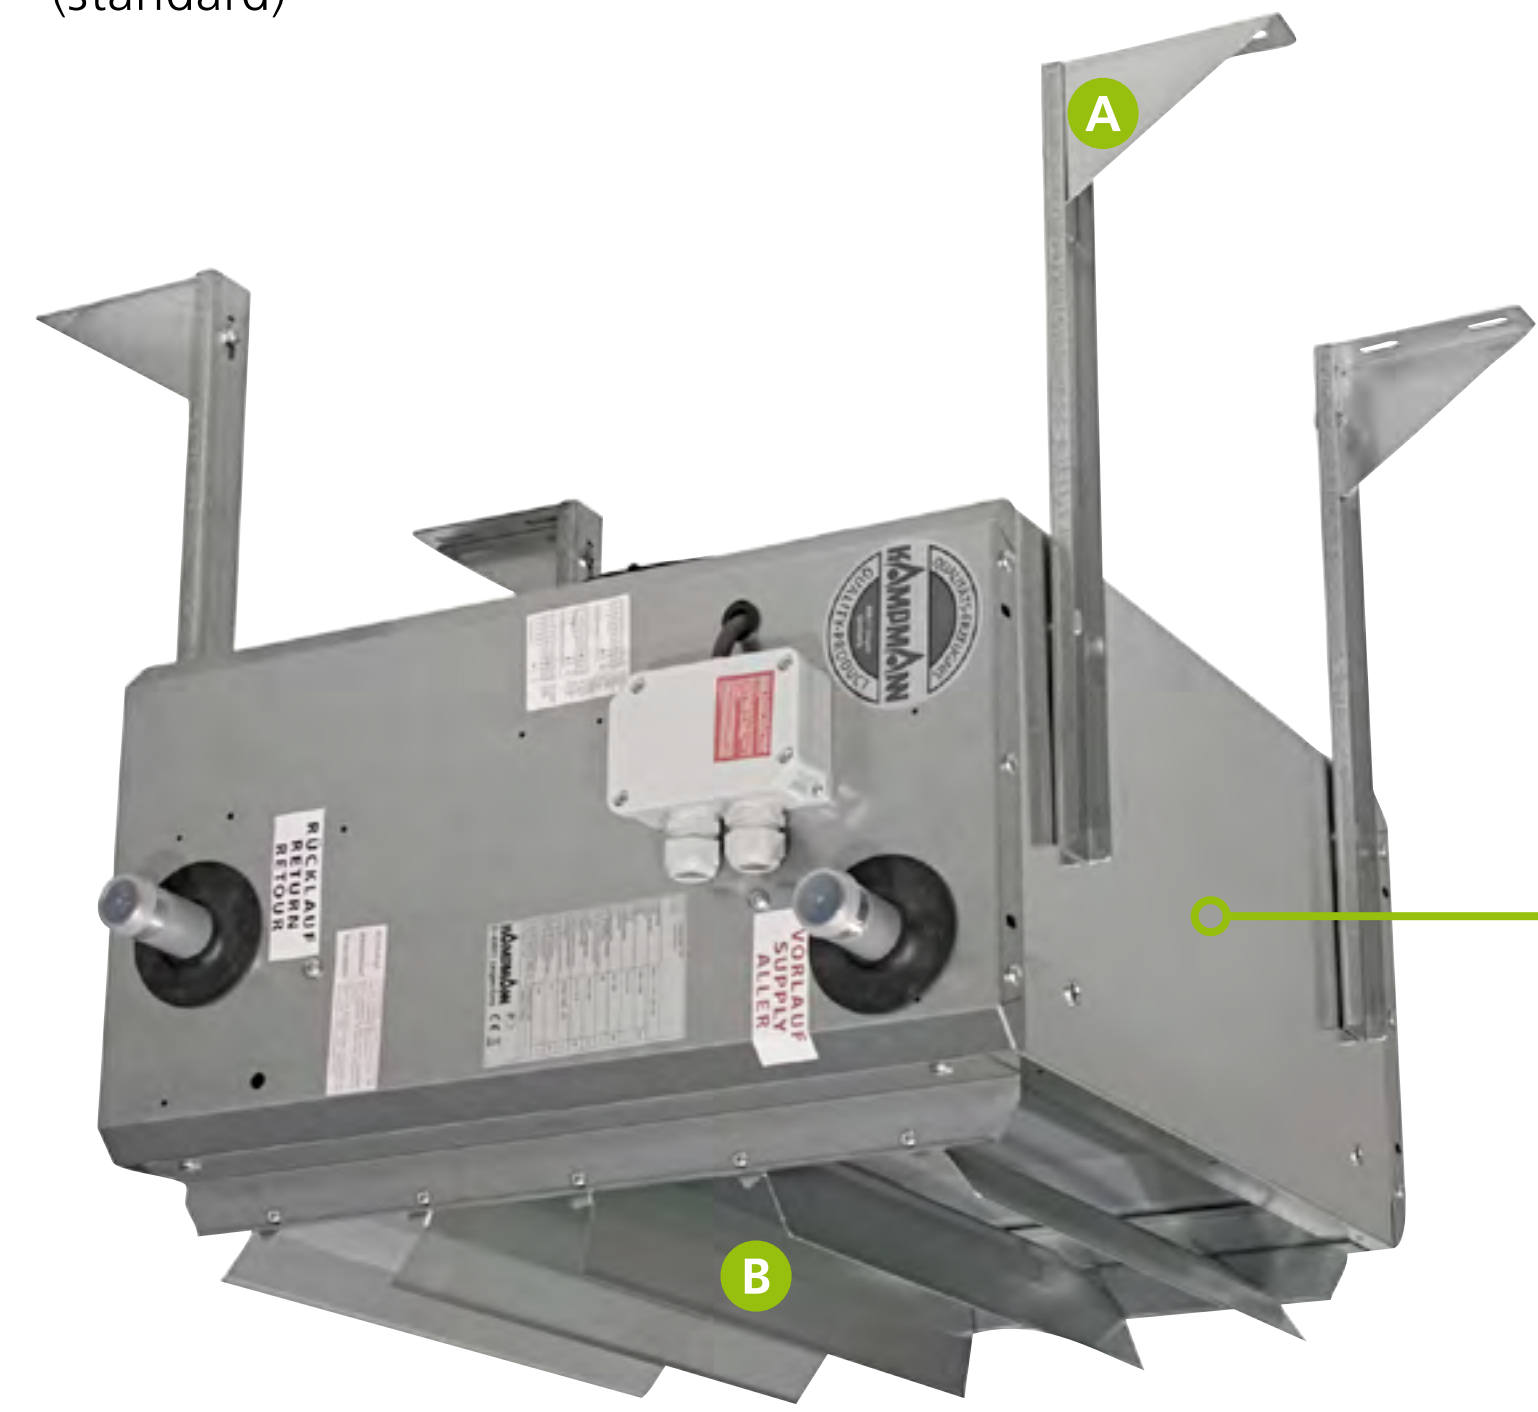

TIP unit heater for ceiling installation
to universal 4-point brackets

- **A** Universal 4-point brackets
- **B** Air outlet: diffuser

TIP unit heater for ceiling installation
to universal 4-point brackets with a diffuser

- **A** Universal 4-point brackets
- **B** Air outlet: single-row air louvre (standard)