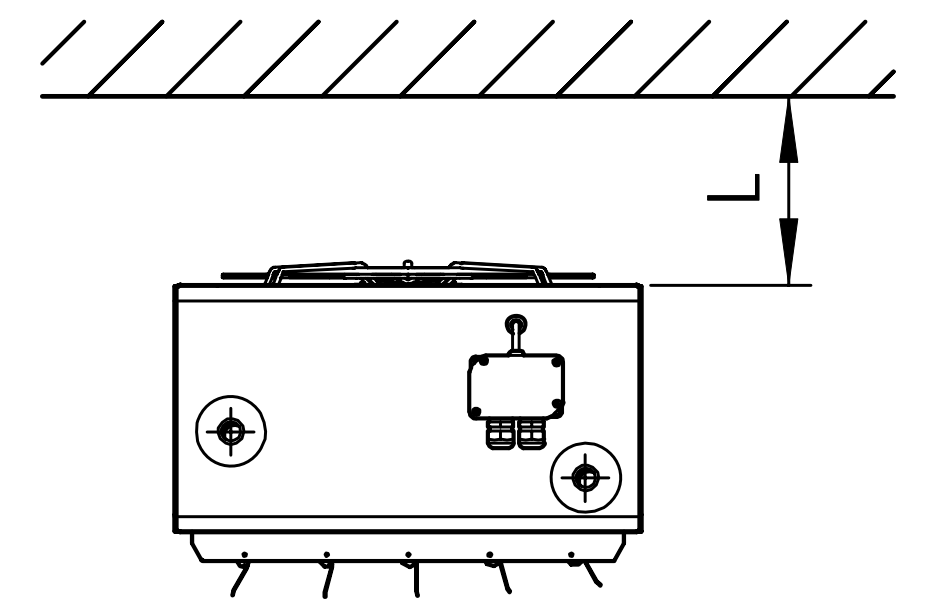

³⁾ Installation height with air louvre

Features

Details

Data
1 | 2

Dimensions

Front view

Side view

Wall installation

Ceiling installation

Size	A	B	C	L
	[mm]	[mm]	[mm]	[mm]
54	540	500	320	min. 160
55	640	600	320	min. 180
56	740	700	320	min. 230
57	840	800	360	min. 300

Features

Details

Data
2 | 2

Benefits for you!

Kampmann offers you the following service benefits: