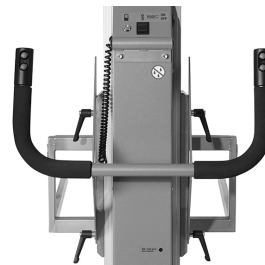

# IMPACT 130

THE MOST POPULAR LIFTER FOR ANY JOB

## CUSTOMIZED AND LOTS OF TOOLS

Impact 130 is a powerful lifter that lifts, moves and handles loads weighing up to 130 kg. The model is Hovmand's most widely used model, as it can solve a huge quantity of lifting jobs.

The lifter has overload protection, safety clutch and soft start for easy handling. For special loads or specific requirements the lifting tools can be developed for the job.

The Impact 130 can be customized to your needs with five mast heights combined with leg types in different lengths and various wheel options. The extensive range of lifting tools is available in many sizes and materials.