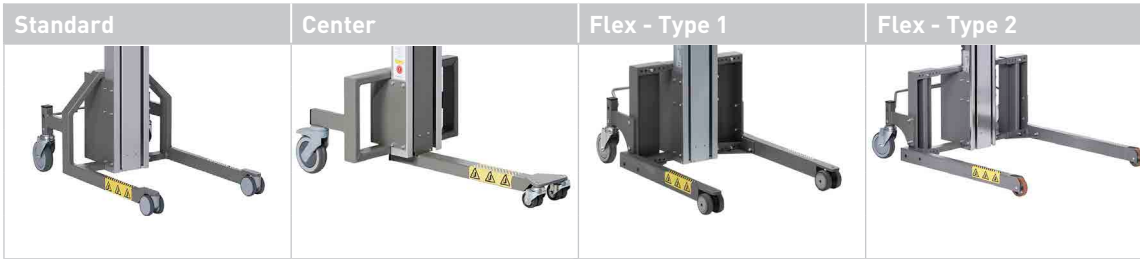

IMPACT 130

LEG TYPES