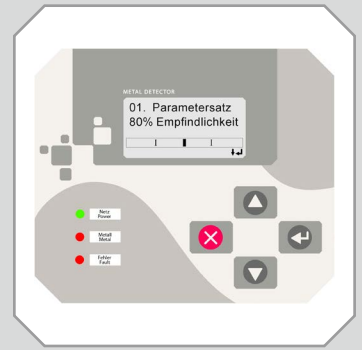

In a few words:

- Digital signal processing for best detection
- Reliable and safe metal detection technology
- Process- and condition monitoring
- Failsafe storage of all system parameters
- Robust construction for maximum lifetime
- Highest precision in long-term operation
- Network connectivity and data management
- Password protected user management
- Hygienic Design

Mesutronic Gerätebau GmbH

Hackenfeld 13
94259 Kirchberg im Wald
Germany

Phone: +49 9927 9410-0
Fax: +49 9927 1732

E-Mail: sales@mesutronic.de
Web: www.mesutronic.de

MESUTRONIC
Metal Detection made in Germany