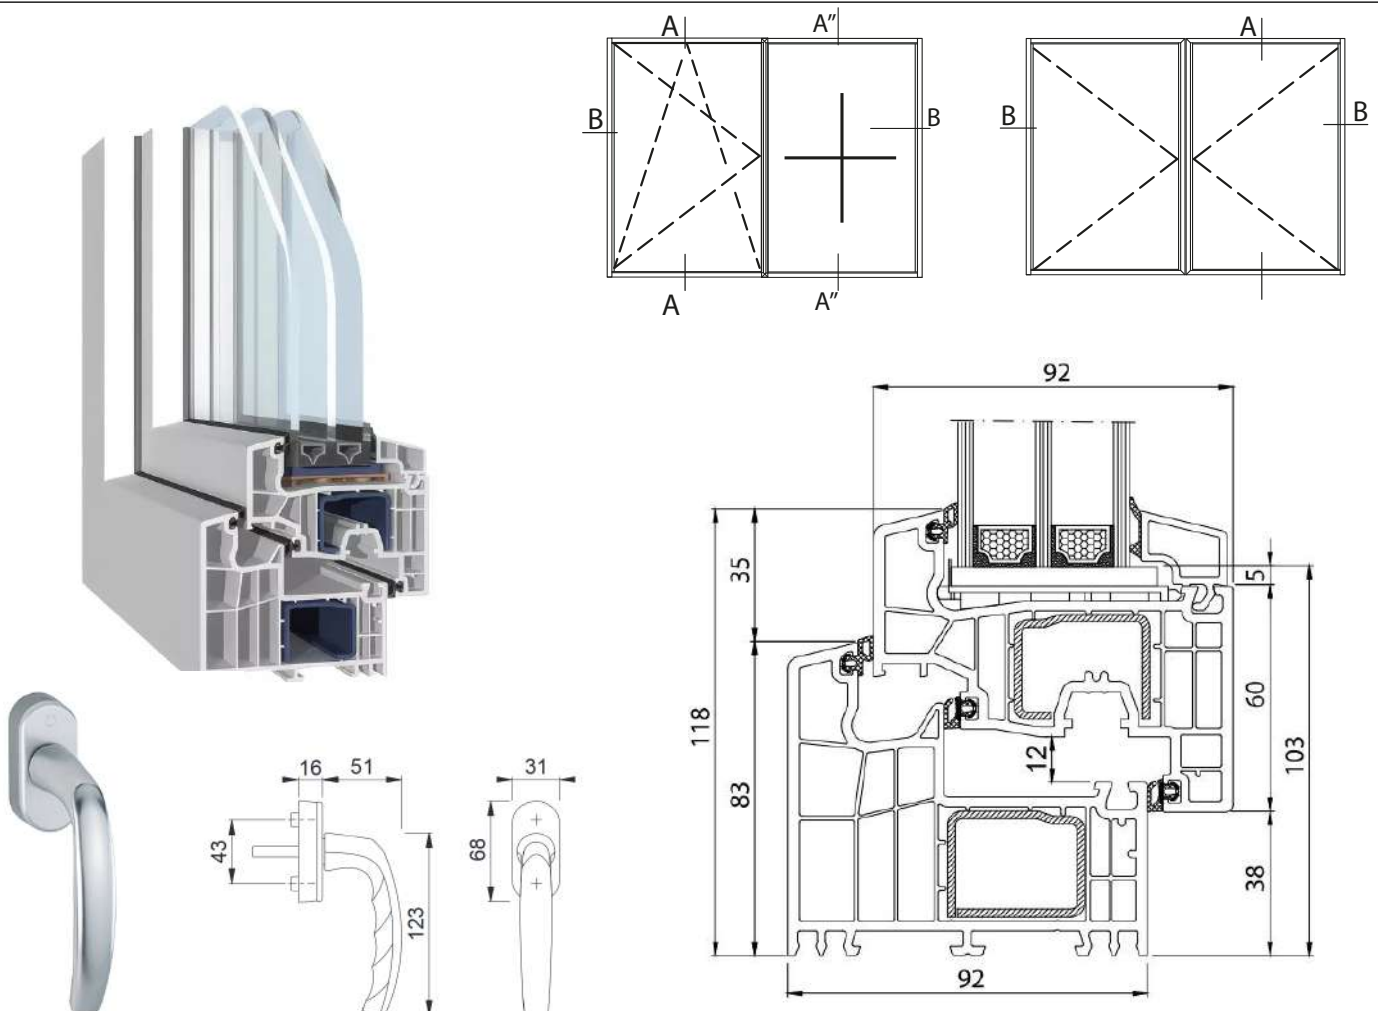

TECHNICAL SPECIFICATIONS