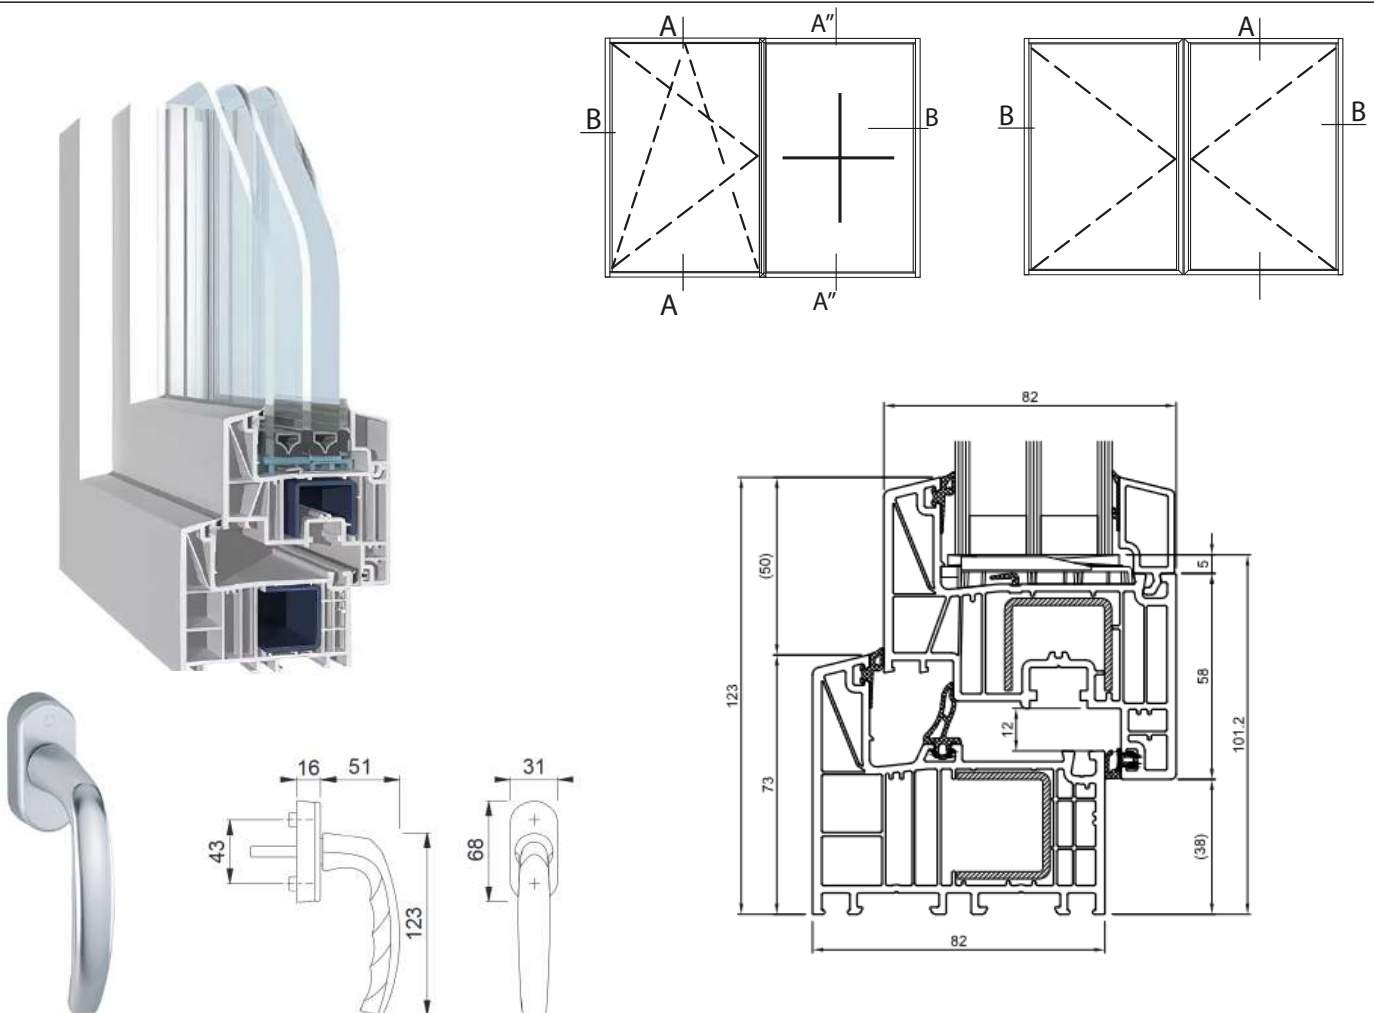

TECHNICAL SPECIFICATIONS