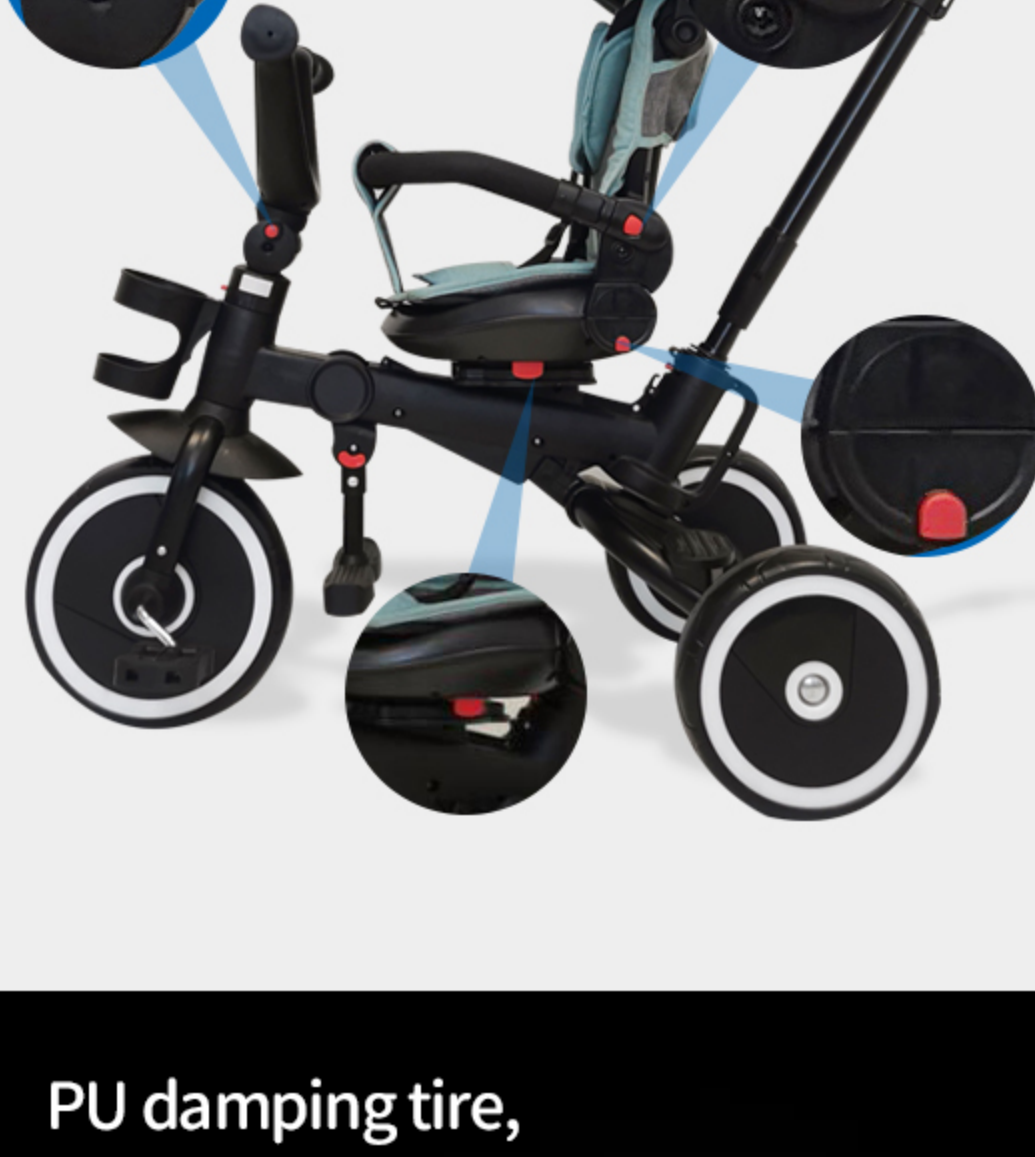

Baby's tricycle

The triangle is firm,
Not easy to fall

3-gear adjustable tent

Suitable for travel in various weather

1st gear

2nd gear

3rd gear

Multiple buttons can be disassembled

PU damping tire,

More wear-resistant and stronger

360° rotation, change mode

Product Details

Adjustable push rod

Adjustable foot mats

Comfortable and breathable cushion