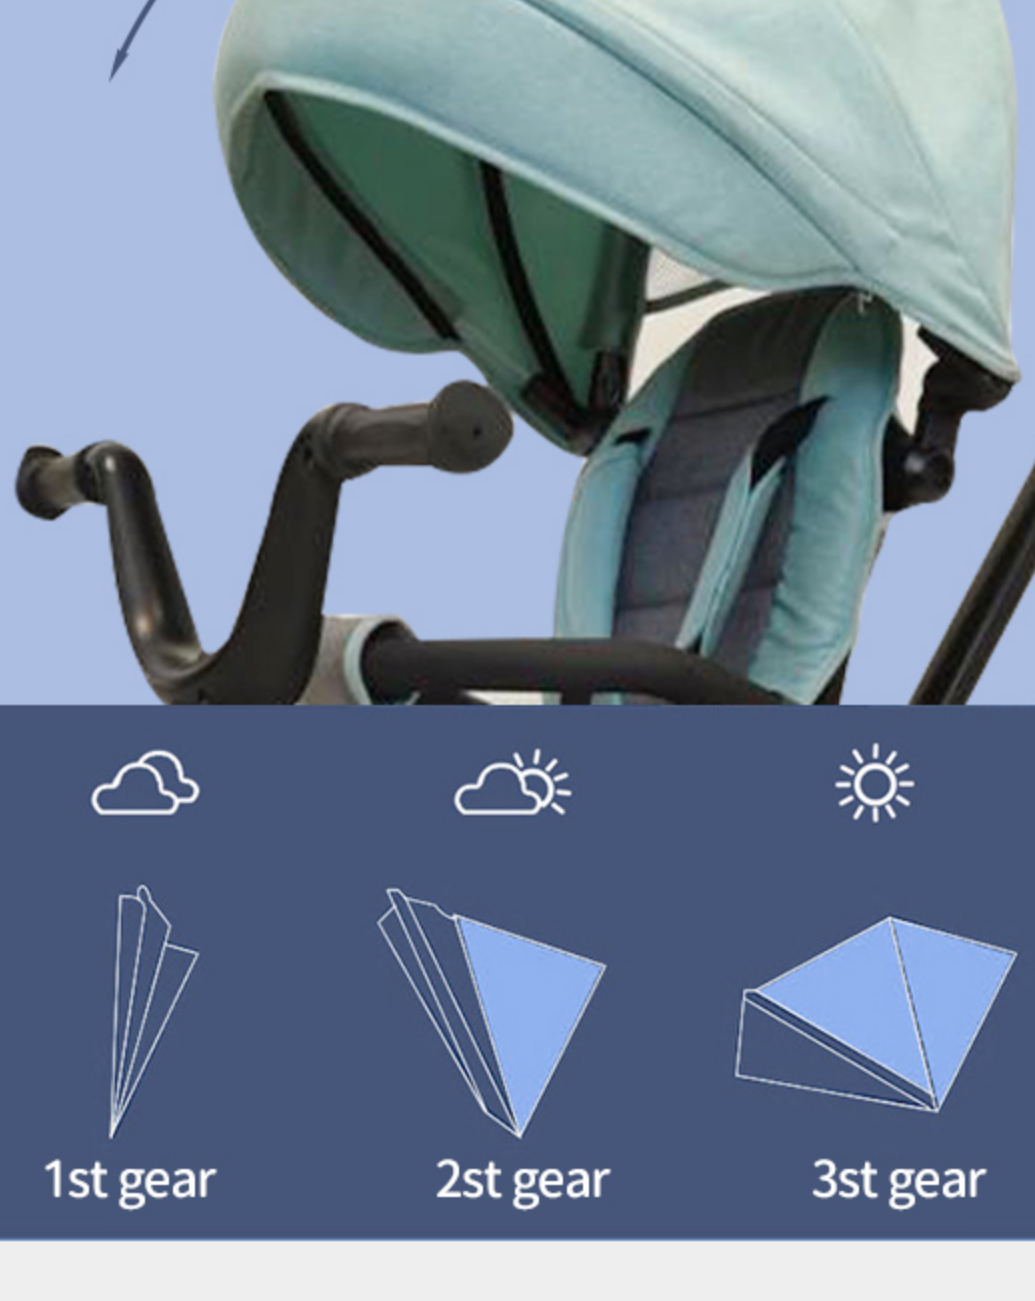

Baby's tricycle

The triangle is firm,
Not easy to fall

3-gear adjustable tent

Suitable for travel in various weather

1st gear

2nd gear

3rd gear

Multiple buttons can be disassembled

PU damping tire,

More wear-resistant and stronger

360° rotation, change mode

Product Details

Adjustable push rod

Adjustable foot mats

Comfortable and breathable cushion