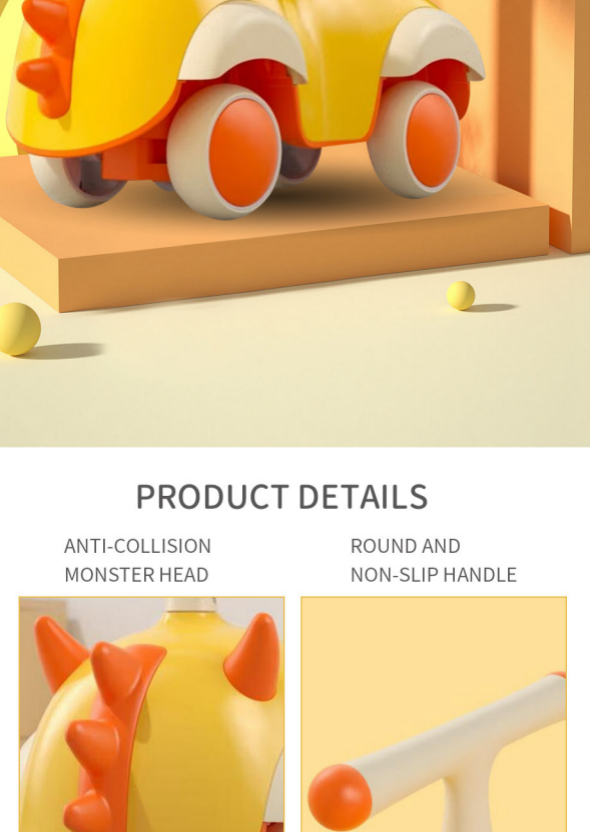

LITTLE MONSTER CHILDREN'S BALANCE CAR

CARTOON MONSTER IMAGE DESIGN,
ACCOMPANY YOUR BABY TO GROW HAPPILY

1-3 YEARS OLD BABY ADAPTATION

INTERESTING LIGHTS,
CHILDREN LIKE

WHEEL GUARD DESIGN, PREVENT SCRATCHING THE BABY

ROUND PROTECTIVE COVER DESIGN
IT CAN PREVENT THE BABY'S LEG FROM BEING SCRATCHED

135 ° LIMIT INDEPENDENT STEERING SCIENTIFIC TWIST TO PREVENT ROLLOVER

135°

TPE SOFT RUBBER TIRE ANTI-SLIP, SILENT AND SHOCK ABSORPTION EFFECT

NON-SLIP

MUTE

TPE SOFT RUBBER TIRE

MUSIC AND LIGHTING EFFECTS

SOFT MUSIC AND LIGHT ADD FUN TO PLAY

MUSIC SWITCH BUTTON

REQUIRES 3 "AAA" BATTERIES

WIDENED AND THICKENED BASE PLATE BABY IS MORE COMFORTABLE TO SIT

HUMAN SCIENCE DESIGN SEAT PLATE
DESIGNED FOR BABIES

PRODUCT DETAILS

ANTI-COLLISION
MONSTER HEAD

WHEEL GUARD

ROUND AND
NON-SLIP HANDLE

BATTERY COMPARTMENT