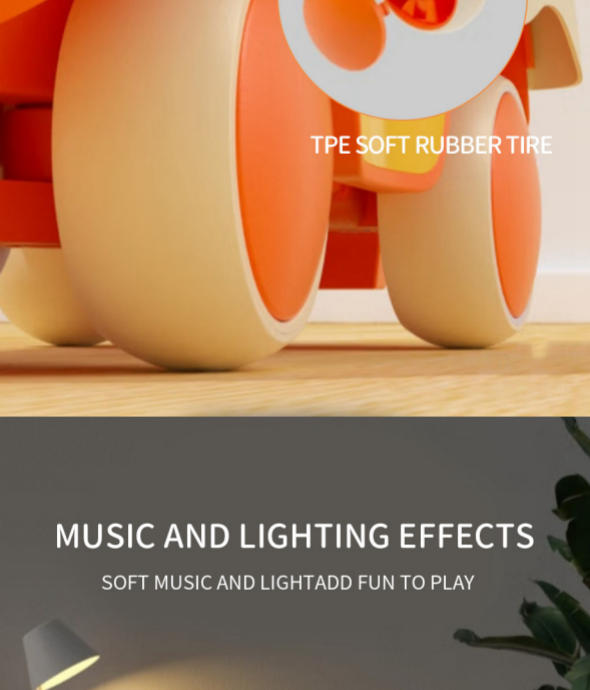

LITTLE MONSTER CHILDREN'S BALANCE CAR

CARTOON MONSTER IMAGE DESIGN,
ACCOMPANY YOUR BABY TO GROW HAPPILY

1-3 YEARS OLD BABY ADAPTATION

INTERESTING LIGHTS,
CHILDREN LIKE

WHEEL GUARD DESIGN, PREVENT SCRATCHING THE BABY

ROUND PROTECTIVE COVER DESIGN
IT CAN PREVENT THE BABY'S LEG FROM BEING SCRATCHED

135 ° LIMIT INDEPENDENT STEERING SCIENTIFIC TWIST TO PREVENT ROLLOVER

135°

TPE SOFT RUBBER TIRE ANTI-SLIP, SILENT AND SHOCK ABSORPTION EFFECT

NON-SLIP

MUTE

TPE SOFT RUBBER TIRE

MUSIC AND LIGHTING EFFECTS

SOFT MUSIC AND LIGHT ADD FUN TO PLAY

MUSIC SWITCH BUTTON

REQUIRES 3 "AAA" BATTERIES

WIDENED AND THICKENED BASE PLATE BABY IS MORE COMFORTABLE TO SIT

HUMAN SCIENCE DESIGN SEAT PLATE
DESIGNED FOR BABIES

PRODUCT DETAILS

ANTI-COLLISION
MONSTER HEAD

WHEEL GUARD

ROUND AND
NON-SLIP HANDLE

BATTERY COMPARTMENT