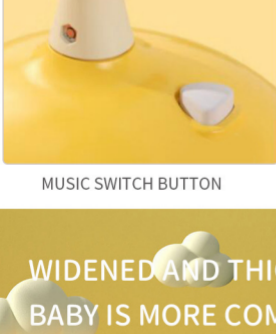

LITTLE MONSTER CHILDREN'S BALANCE CAR

CARTOON MONSTER IMAGE DESIGN,
ACCOMPANY YOUR BABY TO GROW HAPPILY

1-3 YEARS OLD BABY ADAPTATION

INTERESTING LIGHTS,
CHILDREN LIKE

WHEEL GUARD DESIGN, PREVENT SCRATCHING THE BABY

ROUND PROTECTIVE COVER DESIGN
IT CAN PREVENT THE BABY'S LEG FROM BEING SCRATCHED

135 ° LIMIT INDEPENDENT STEERING SCIENTIFIC TWIST TO PREVENT ROLLOVER

135°

TPE SOFT RUBBER TIRE ANTI-SLIP, SILENT AND SHOCK ABSORPTION EFFECT

NON-SLIP

MUTE

TPE SOFT RUBBER TIRE

MUSIC AND LIGHTING EFFECTS

SOFT MUSIC AND LIGHT ADD FUN TO PLAY

MUSIC SWITCH BUTTON

REQUIRES 3 "AAA" BATTERIES

WIDENED AND THICKENED BASE PLATE BABY IS MORE COMFORTABLE TO SIT

HUMAN SCIENCE DESIGN SEAT PLATE
DESIGNED FOR BABIES

PRODUCT DETAILS

ANTI-COLLISION
MONSTER HEAD

WHEEL GUARD

ROUND AND
NON-SLIP HANDLE

BATTERY COMPARTMENT