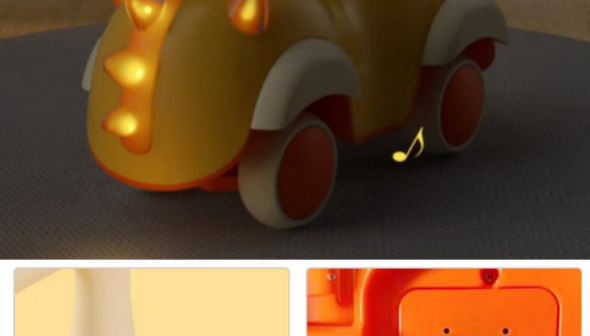

LITTLE MONSTER CHILDREN'S BALANCE CAR

CARTOON MONSTER IMAGE DESIGN,
ACCOMPANY YOUR BABY TO GROW HAPPILY

1-3 YEARS OLD BABY ADAPTATION

INTERESTING LIGHTS,
CHILDREN LIKE

WHEEL GUARD DESIGN, PREVENT SCRATCHING THE BABY

ROUND PROTECTIVE COVER DESIGN
IT CAN PREVENT THE BABY'S LEG FROM BEING SCRATCHED

135 ° LIMIT INDEPENDENT STEERING SCIENTIFIC TWIST TO PREVENT ROLLOVER

135°

TPE SOFT RUBBER TIRE ANTI-SLIP, SILENT AND SHOCK ABSORPTION EFFECT

NON-SLIP

MUTE

TPE SOFT RUBBER TIRE

MUSIC AND LIGHTING EFFECTS

SOFT MUSIC AND LIGHT ADD FUN TO PLAY

MUSIC SWITCH BUTTON

REQUIRES 3 "AAA" BATTERIES

WIDENED AND THICKENED BASE PLATE BABY IS MORE COMFORTABLE TO SIT

HUMAN SCIENCE DESIGN SEAT PLATE
DESIGNED FOR BABIES

PRODUCT DETAILS

ANTI-COLLISION
MONSTER HEAD

WHEEL GUARD

ROUND AND
NON-SLIP HANDLE

BATTERY COMPARTMENT