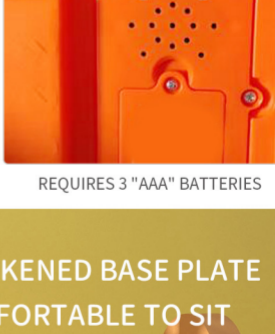

ROUND PROTECTIVE COVER DESIGN
IT CAN PREVENT THE BABY'S LEG FROM BEING SCRATCHED

135 ° LIMIT INDEPENDENT STEERING SCIENTIFIC TWIST TO PREVENT ROLLOVER

135°

TPE SOFT RUBBER TIRE ANTI-SLIP, SILENT AND SHOCK ABSORPTION EFFECT

NON-SLIP

MUTE

TPE SOFT RUBBER TIRE

MUSIC AND LIGHTING EFFECTS

SOFT MUSIC AND LIGHT ADD FUN TO PLAY

MUSIC SWITCH BUTTON

REQUIRES 3 "AAA" BATTERIES

WIDENED AND THICKENED BASE PLATE BABY IS MORE COMFORTABLE TO SIT

HUMAN SCIENCE DESIGN SEAT PLATE
DESIGNED FOR BABIES

PRODUCT DETAILS

ANTI-COLLISION
MONSTER HEAD

WHEEL GUARD

ROUND AND
NON-SLIP HANDLE

BATTERY COMPARTMENT