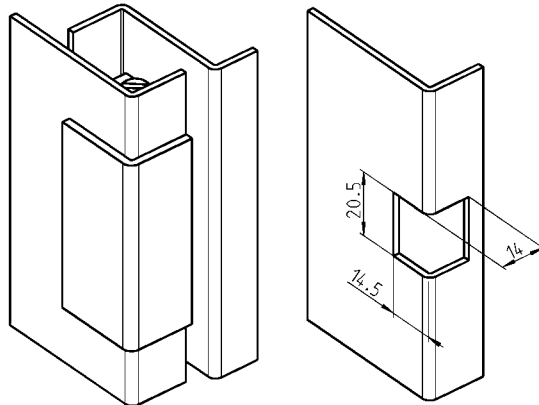

120° hinge with quick fastening

PROGRAM 1110

120° hinge
for 25 mm door return
easy door mounting

Cut out

*Vibration proof screw
1000-277-03JB
M6x8

Fixing plate with spikes for earthing

120° hinge zinc die black powder coated;
fixing material m.s. zinc plated

1110-U111

* not included