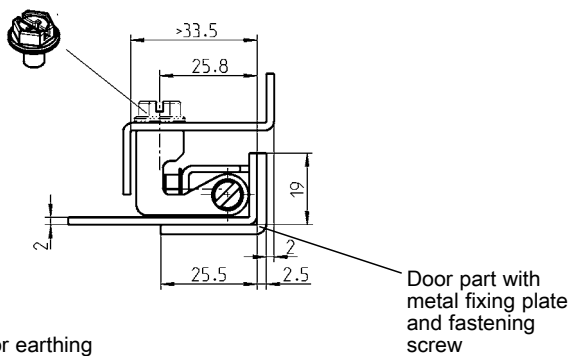

120° hinge with quick fastening

PROGRAM 1110

120° hinge
for 25 mm door return
easy door mounting

Cut out

*Vibration proof screw
1000-277-03JB
M6x8

Fixing plate with spikes for earthing

120° hinge zinc die black powder coated;
fixing material m.s. zinc plated

1110-U111

* not included