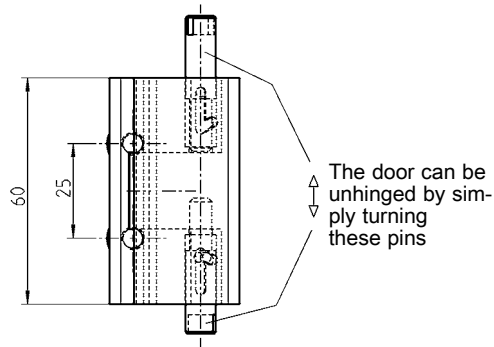

120° hinge with quick fastening

PROGRAM 1110

120° hinge
for 25 mm door return
easy door mounting

Cut out

*Vibration proof screw
1000-277-03JB
M6x8

Fixing plate with spikes for earthing

120° hinge zinc die black powder coated;
fixing material m.s. zinc plated

1110-U111

* not included