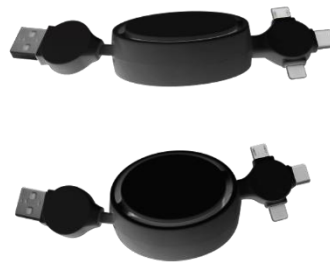

# ECO RETRACTABLE CABLE 5 IN 1 CB24

## TECHNICAL DETAILS

- Reference: CB24  
Parameter/Function:  
1. Charging and Sync  
2. 3 connectors, USB2.0 to Lightning, Android, Type-C  
3. Charging current: 2A  
4. Data transfer speed: 480Mbps

## OTHER DETAILS

- Material: RABS+RTPE (Recycled)  
Dimension: Dia 5cm  
Cable length: 1m  
Unit Weight: 35g  
Color: Black, White  
Minimum quantity: 100pcs  
Sample approval: 7 days  
Delivery time: 25 days  
Certification: CE, RoHS  
Droit Douane: 0%  
HS Code: 8544421000