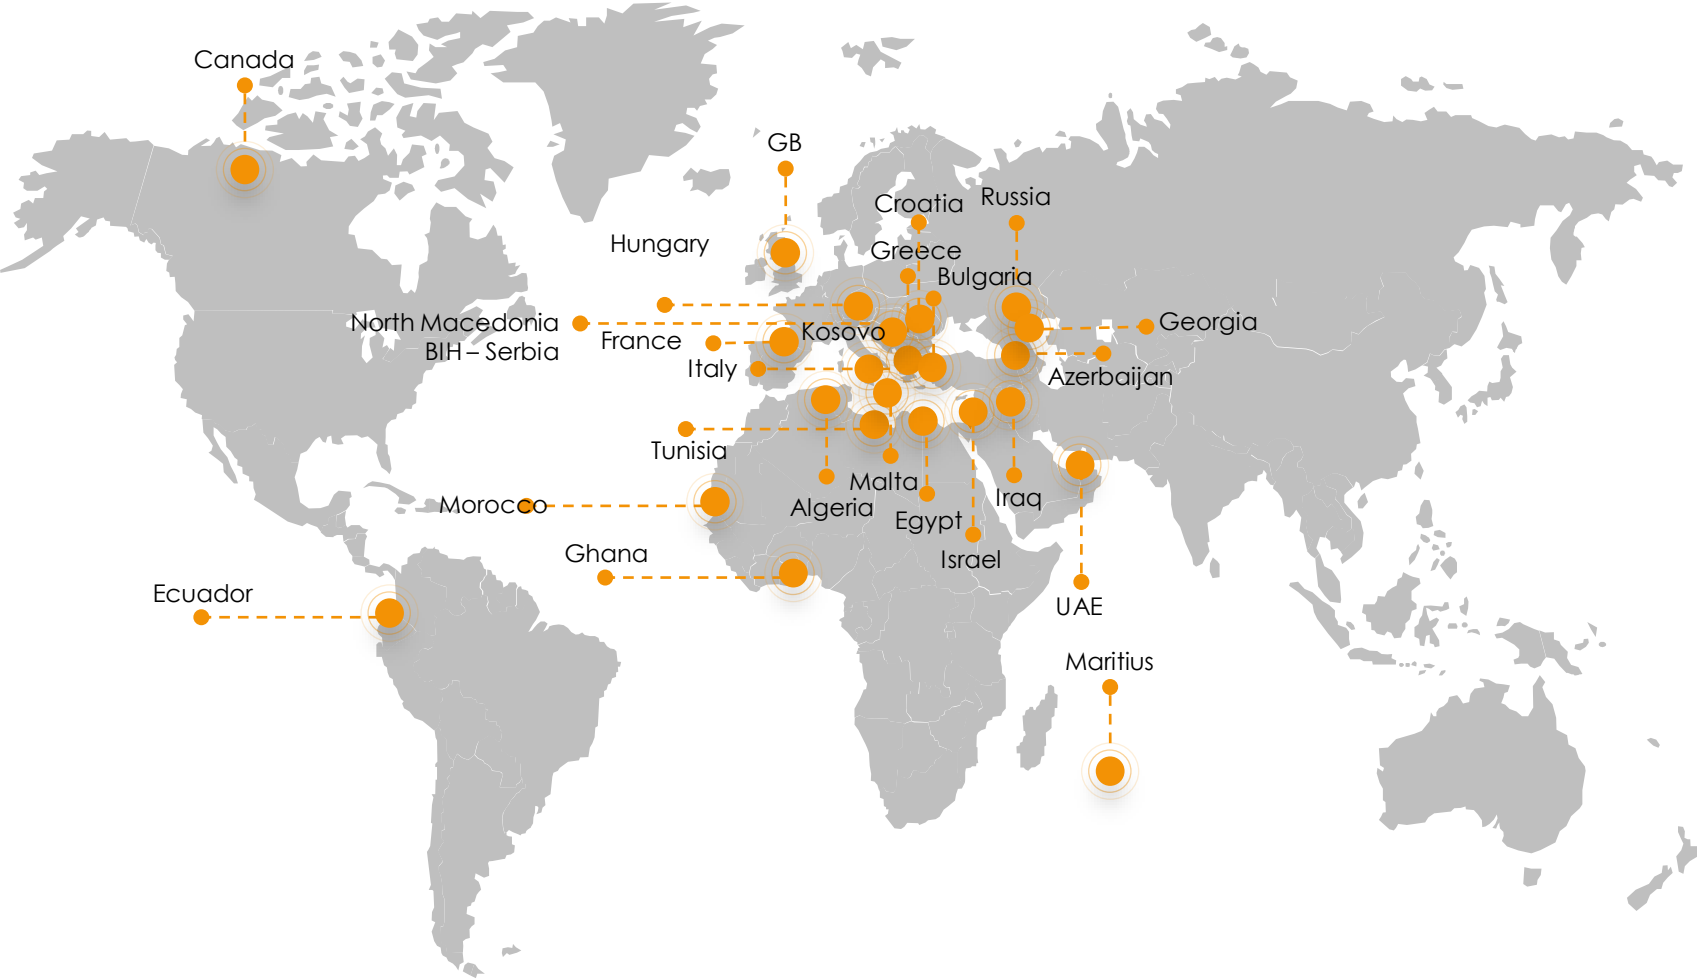

Export of Nations