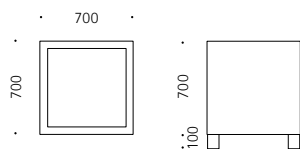

PLANTER 720 | 721

720 | *Stainless steel* | 700 × 700 mm

721 | *Stainless steel* | 700 × 1000 mm

Specifications

Plant pot with square or oblong basic shape and vertical side walls. Openings are countersunk in the base and closed with a perforated sheet metal cover. The container stands on four individual feet made from square tubes.

Stainless steel 1.4301 powder-coated

Planter 720 700 mm × 700 mm **720.002**

Planter 721 700 mm × 1000 mm **721.002**