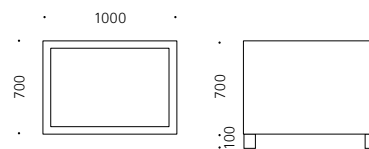

PLANTER 720 | 721

720 | *Stainless steel* | 700 × 700 mm

721 | *Stainless steel* | 700 × 1000 mm

Specifications

Plant pot with square or oblong basic shape and vertical side walls. Openings are countersunk in the base and closed with a perforated sheet metal cover. The container stands on four individual feet made from square tubes.

Stainless steel 1.4301 powder-coated

Planter 720 700 mm × 700 mm **720.002**

Planter 721 700 mm × 1000 mm **721.002**