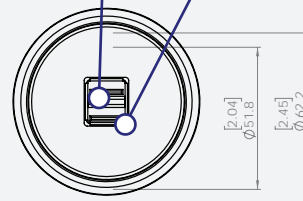

AESTHETICS

The Ace units are available in white, grey and black.

DESK THICKNESS

Raised: 10mm (w) x 40mm (h)
Flush: 10mm (w) x 90 mm(h)

ELECTRICAL

Input: 100V - 240V AC @ 50 - 60 Hz
USB Output: 5V DC @ 2.1A

Desk Cut out
57
[2.24]

FLUSH MOUNTING

When closed, the unit sits almost flush with the work surface to minimize obstruction.

LOCKING RING

Secures the unit firmly in position, yet allows for easy removal for retrofitting or relocation.