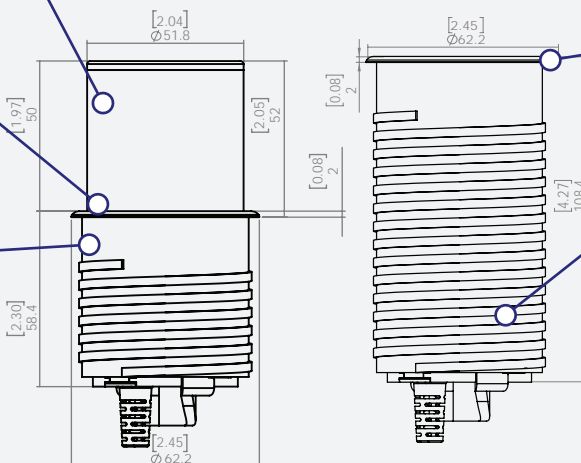

AESTHETICS

The Ace units are available in white, grey and black.

DESK THICKNESS

Raised: 10mm (w) x 40mm (h)
Flush: 10mm (w) x 90 mm(h)

ELECTRICAL

Input: 100V - 240V AC @ 50 - 60 Hz
USB Output: 5V DC @ 2.1A

Desk Cut out
57
[2.24]

FLUSH MOUNTING

When closed, the unit sits almost flush with the work surface to minimize obstruction.

LOCKING RING

Secures the unit firmly in position, yet allows for easy removal for retrofitting or relocation.