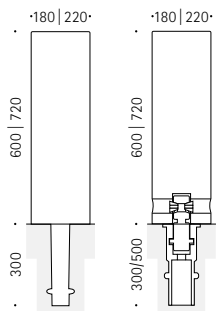

Bollard 055-1 also available as a lighting bollard (see p. 071: Lighting Bollard 220 LED)

BOLLARD 037-1 | 055-1

037-1 | Cast aluminium | 220 · 720 mm

055-1 | Cast aluminium | 180 · 600 mm

Specifications

Cylindrical bollard made from cast aluminium with a flat top.

Mounting

Removable with 3p-Technology

Alternative: concrete embedment

Finish

Powder coating in standard RAL colours or DB 703

		Fixed mounting	3p-Technology
Bollard 037-1	220 · 720 mm	037.001	037.020
Bollard 055-1	180 · 600 mm	055.001	055.020

1 BOLLARD 055-1
with 3p-Technology
DB 703, 180 · 600 mm
Art. N° 055.020
Cologne Germany

2-3 BOLLARD 058
with 3p-Technology
DB 703, 250 · 1000 mm
Art. N° 058.020
Manchester Great Britain