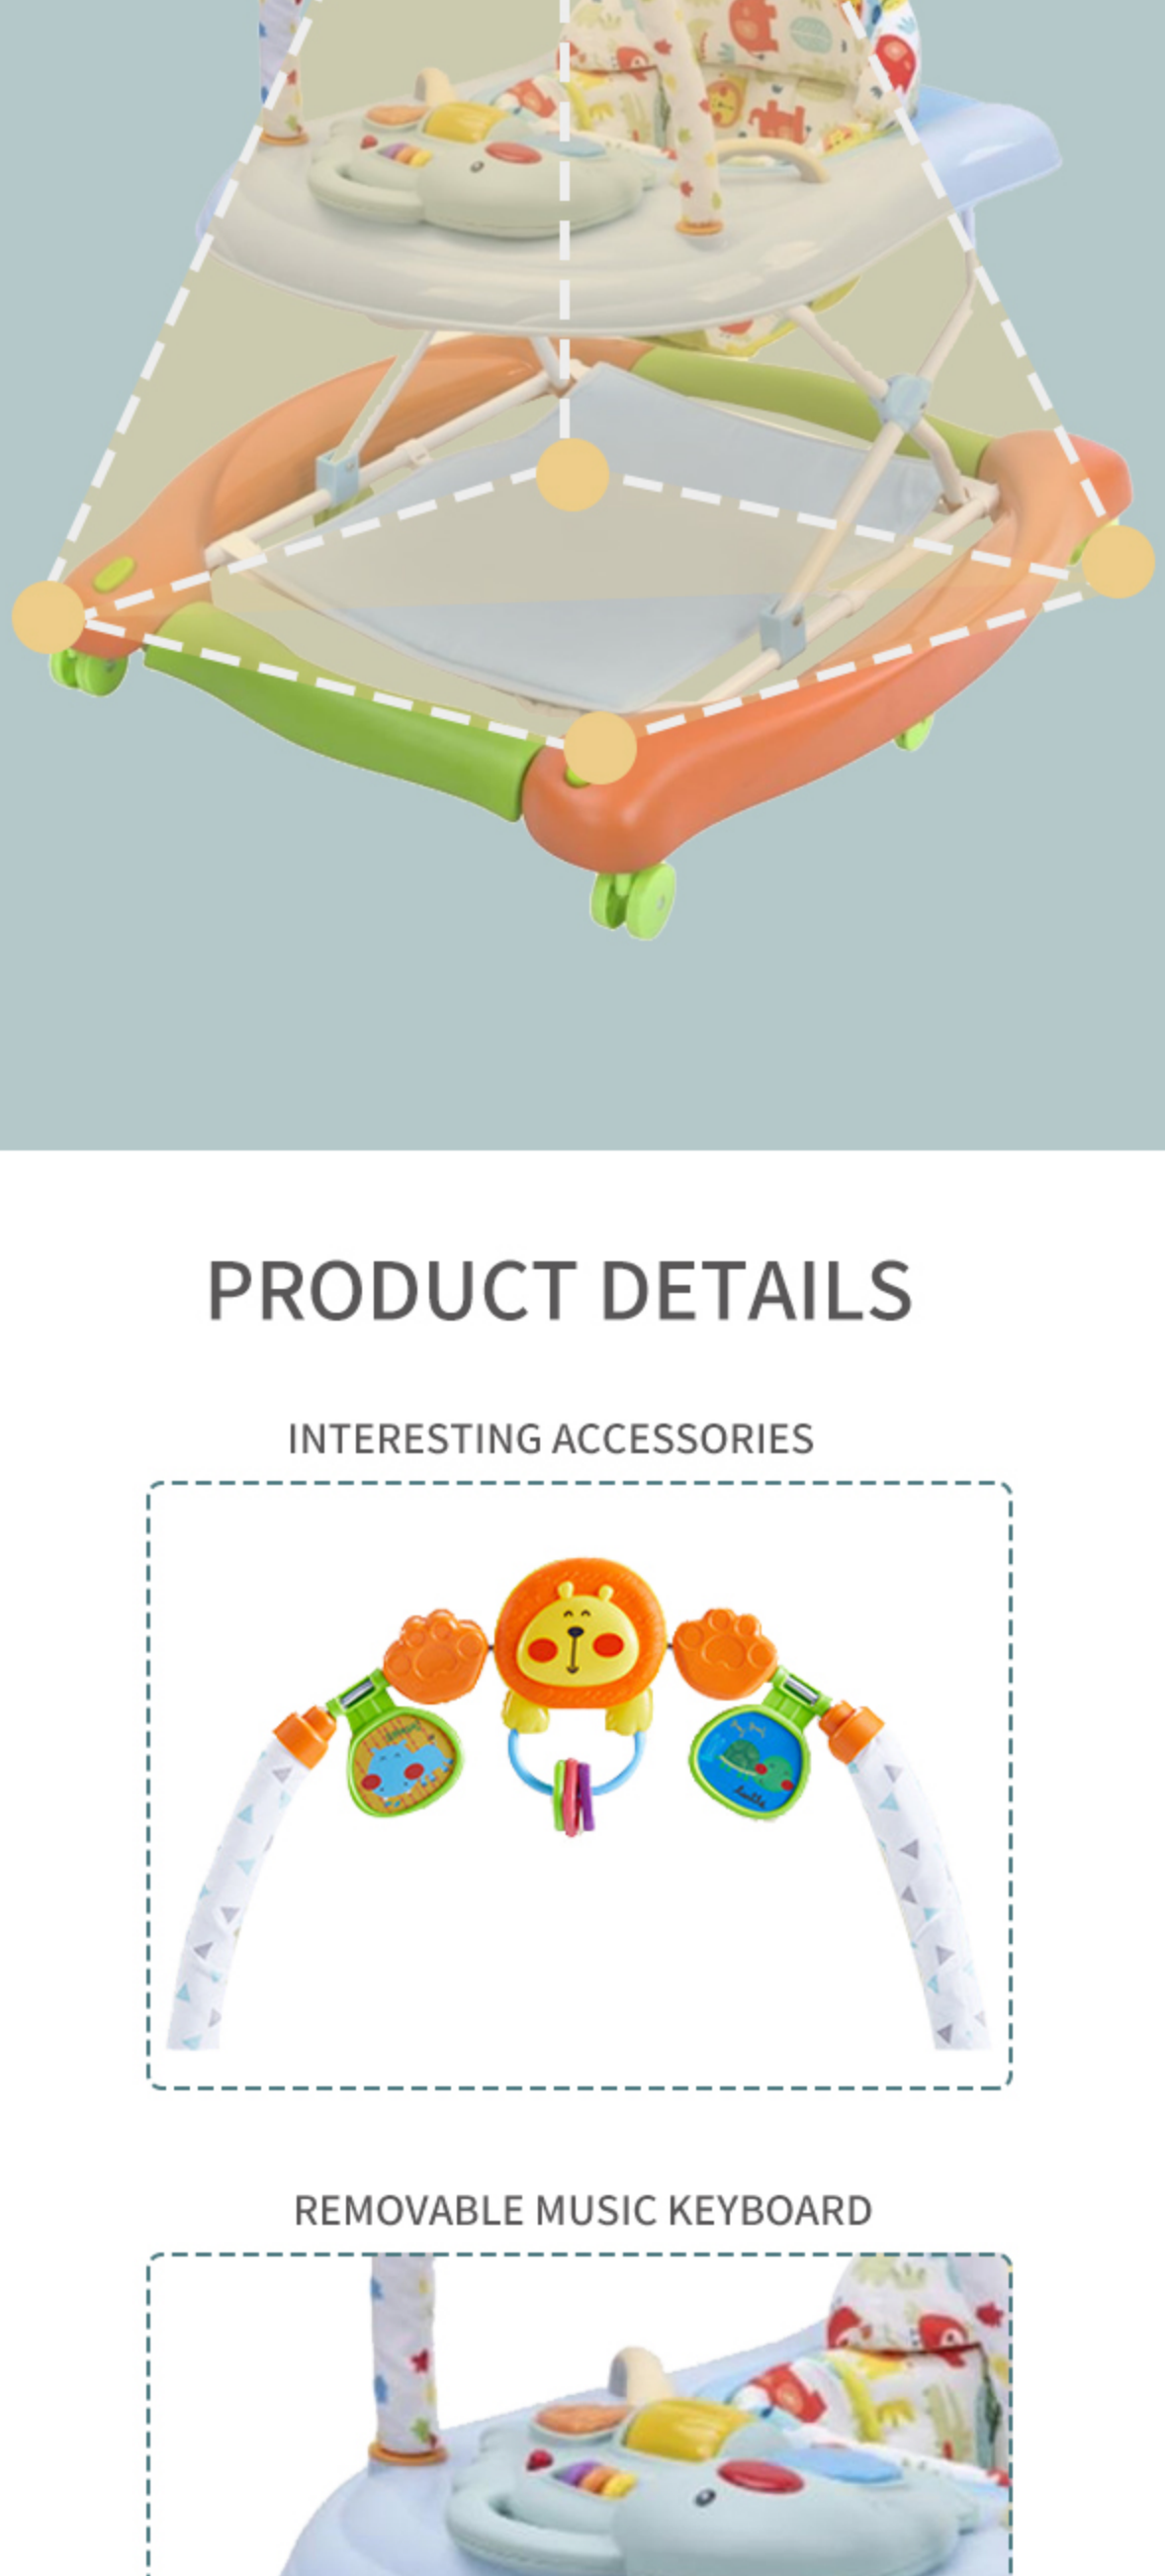

## REMOVABLE MUSIC KEYBOARD INCREASE BABY'S INTEREST IN PLAYING

## SCIENTIFIC DESIGN PREVENT O-LEG

## SILENT TIRE 360° ROTATION

## PYRAMID STRUCTURE STABLE SUPPORT, NOT EASY TO ROLL OVER