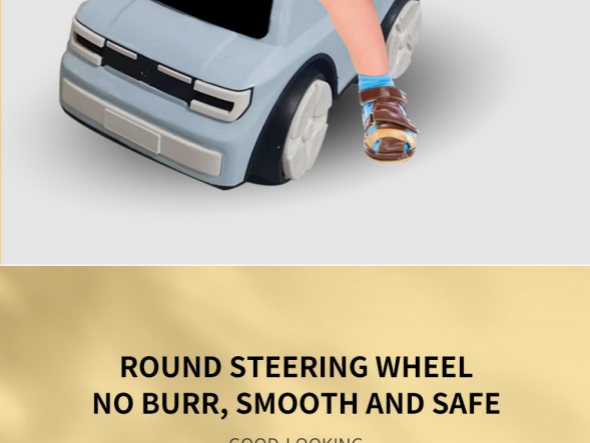

CHILDREN'S TORSION BALANCE CAR

SUITABLE FOR BABIES 1-6 YEARS OLD
EXERCISE BABY'S BALANCE ABILITY AND CONTROL OF DIRECTION

SMOOTH SLIDING, EXERCISE BABY'S BALANCE

GOOD-LOOKING,
PROVIDE QUALITY ASSURANCE FOR CHILDREN

ROUND STEERING WHEEL NO BURR, SMOOTH AND SAFE

GOOD-LOOKING,
PROVIDE QUALITY ASSURANCE FOR CHILDREN

MUSIC AND LIGHTING FUNCTIONS BABY HAS MORE FUN

MUSIC AND LIGHTING
BRING MORE JOY TO THE BABY

WIDENED AND THICKENED SEATS MORE SUITABLE FOR BABIES

THE TIRES ARE SILENT AND ANTI-SKID,
STABLE STRUCTURE
BABY PLAYS MORE SAFELY

PRODUCT DETAILS

INTERESTING FRONT END

ROUND STEERING WHEEL

COMFORT SEATS

BRILLIANT LIGHTS