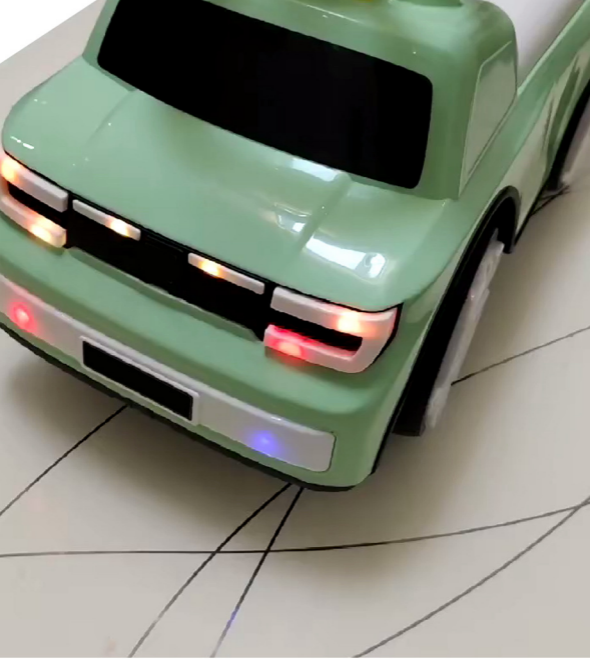

CHILDREN'S TORSION BALANCE CAR

SUITABLE FOR BABIES 1-6 YEARS OLD
EXERCISE BABY'S BALANCE ABILITY AND CONTROL OF DIRECTION

SMOOTH SLIDING, EXERCISE BABY'S BALANCE

GOOD-LOOKING,
PROVIDE QUALITY ASSURANCE FOR CHILDREN

ROUND STEERING WHEEL NO BURR, SMOOTH AND SAFE

GOOD-LOOKING,
PROVIDE QUALITY ASSURANCE FOR CHILDREN

MUSIC AND LIGHTING FUNCTIONS BABY HAS MORE FUN

MUSIC AND LIGHTING
BRING MORE JOY TO THE BABY

WIDENED AND THICKENED SEATS MORE SUITABLE FOR BABIES

THE TIRES ARE SILENT AND ANTI-SKID,
STABLE STRUCTURE
BABY PLAYS MORE SAFELY

PRODUCT DETAILS

INTERESTING FRONT END

ROUND STEERING WHEEL

COMFORT SEATS

BRILLIANT LIGHTS