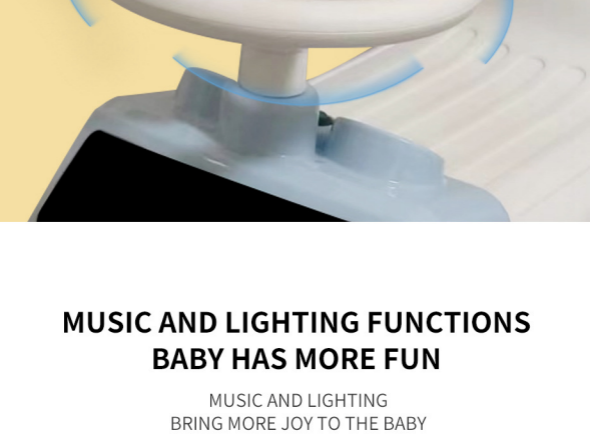

CHILDREN'S TORSION BALANCE CAR

SUITABLE FOR BABIES 1-6 YEARS OLD
EXERCISE BABY'S BALANCE ABILITY AND CONTROL OF DIRECTION

SMOOTH SLIDING, EXERCISE BABY'S BALANCE

GOOD-LOOKING,
PROVIDE QUALITY ASSURANCE FOR CHILDREN

ROUND STEERING WHEEL NO BURR, SMOOTH AND SAFE

GOOD-LOOKING,
PROVIDE QUALITY ASSURANCE FOR CHILDREN

MUSIC AND LIGHTING FUNCTIONS BABY HAS MORE FUN

MUSIC AND LIGHTING
BRING MORE JOY TO THE BABY

WIDENED AND THICKENED SEATS MORE SUITABLE FOR BABIES

MUSIC AND LIGHTING
BRING MORE JOY TO THE BABY

ANTI-SKID DESIGN

ROUND AND SAFE

LARGE STORAGE SPACE, CHILDREN CAN STORE TOYS

MUSIC AND LIGHTING
BRING MORE JOY TO THE BABY

STABLE STRUCTURE DESIGN PREVENT CHILDREN FROM TUMBLING