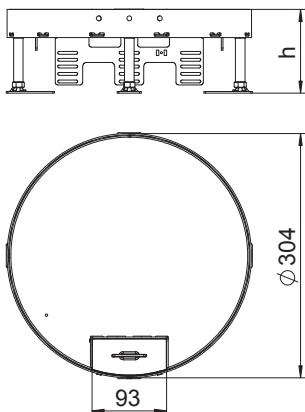

Technical data sheet

Height-adjustable cassette with cord outlet, RKSR,
stainless steel
Art.-Nr. 7409280

Height-adjustable cassette of nominal size R9 with cord outlet for installation of accessories in dry-care floors.

A2 Stainless steel, rustproof 1.4301

Additional product text 1

Master data

Item no.	7409280
Type	RKS2 R9 V25
Description 1	Round cassette
Description 2	with cord outlet
Dimension	Ø 305mm
Material	Stainless steel, material no. 1.4301
Material symbol	A2
Smallest sales unit	1,00 Piece
Weight	420,00 kg/100 pc.

Technical data sheet

Height-adjustable cassette with cord outlet, RKSR,
stainless steel
Art.-Nr. 7409280

Technical data

Floor covering thickness	25,00 mm
Floor height	110-155 mm
Number of installable devices	12,00
Number of mounting boxes	3,00
Number of cable outlets	1,00
Version for	Round
Cable outlet version	Swivellable
Floor care	Dry
Installation depth	110,00 mm
Decouplable	<input type="checkbox"/>
Device support to accept mounting boxes	<input checked="" type="checkbox"/>
Nominal size for device installation units	R9
Suitable for raised floor installation	<input checked="" type="checkbox"/>
Suitable for cavity floor installation	<input checked="" type="checkbox"/>
Suitable for underfloor box	350
Height-adjustment range	110,00 - 155,00 mm
Approvals	VDE
Schwerlastausführung	<input type="checkbox"/>
Typ des Einbausystems	UT4

Dimensions

Dimension h	110,00 mm
Installation diameter	305,00

Dimensions