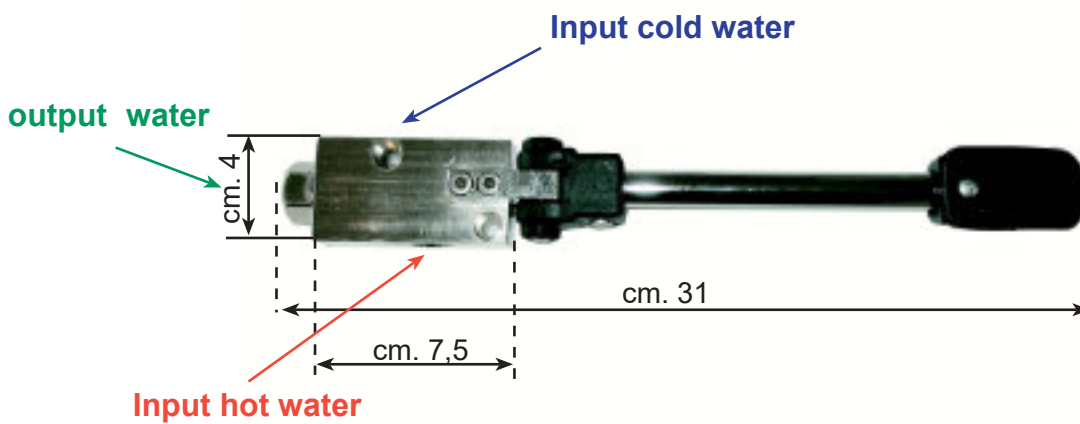

## RUBINETTERIE

**Cod. 4416**

**Pedal tap mixer, nickel plated brass, single valve, stainless steel lever, floor mounting**

Functioning:

- 1) Slight pressure on pedal: release of cold water
- 2) Additional pedal pressure: release of mixed (hot and cold) water
- 3) Maximum pedal pressure: release of hot water

Specifications:

Length: 310mm Width: 40mm  
Fixing holes diameter: 6,5mm  
Connections: 3/8"