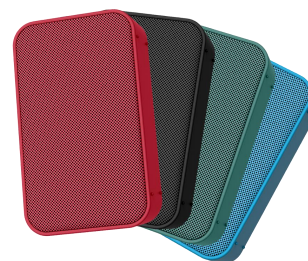

WATERPROOF IPX7 SPEAKER

BTS18

TECHNICAL DETAILS

Reference: BTS18
 Bluetooth version: 5.0 + EDR
 Compliant
 Battery: 18650 / 3.7 V / 1800 mAh
 Frequency: 90 HZ - 20 KHZ
 RF Range: ≥ 10 M
 Loudspeaker Output: 5 W
 Charging time: 3 hours
 Playing time: 10 hours
 Charging voltage / current: DC 5V
 SNR(Signal to Noise Ratio): ≥ 80 dB
 Distortion: 0.5%
 Waterproof: IPX7
 Functions: bluetooth, hands-free calls, AUX, TWS, TF CARD

OTHER DETAILS

Material: ABS + TPU
 Dimensions: 116 * 70 * 43 mm
 Unit Weight: 230 g
 Colors: black, red, blue, green
 Delivery time:
 sample approval 7 days,
 production time 30 days
 Accessories: Micro charging cable,
 manual
 Certifications: CE, RoHS, MSDS, UN
 38.30