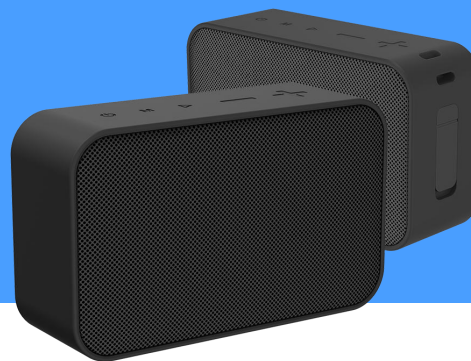

WATERPROOF IPX7 SPEAKER

BTS18

TECHNICAL DETAILS

Reference: BTS18
 Bluetooth version: 5.0 + EDR
 Compliant
 Battery: 18650 / 3.7 V / 1800 mAh
 Frequency: 90 HZ - 20 KHZ
 RF Range: ≥ 10 M
 Loudspeaker Output: 5 W
 Charging time: 3 hours
 Playing time: 10 hours
 Charging voltage / current: DC 5V
 SNR(Signal to Noise Ratio): ≥ 80 dB
 Distortion: 0.5%
 Waterproof: IPX7
 Functions: bluetooth, hands-free calls, AUX, TWS, TF CARD

OTHER DETAILS

Material: ABS + TPU
 Dimensions: 116 * 70 * 43 mm
 Unit Weight: 230 g
 Colors: black, red, blue, green
 Delivery time:
 sample approval 7 days,
 production time 30 days
 Accessories: Micro charging cable,
 manual
 Certifications: CE, RoHS, MSDS, UN
 38.30