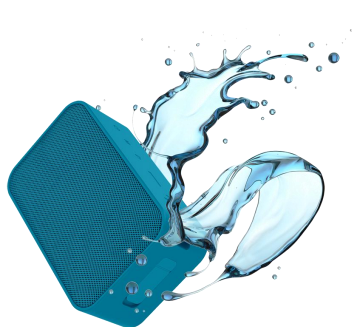

WATERPROOF IPX7 SPEAKER

BTS18

TECHNICAL DETAILS

Reference: BTS18
 Bluetooth version: 5.0 + EDR
 Compliant
 Battery: 18650 / 3.7 V / 1800 mAh
 Frequency: 90 HZ - 20 KHZ
 RF Range: ≥ 10 M
 Loudspeaker Output: 5 W
 Charging time: 3 hours
 Playing time: 10 hours
 Charging voltage / current: DC 5V
 SNR(Signal to Noise Ratio): ≥ 80 dB
 Distortion: 0.5%
 Waterproof: IPX7
 Functions: bluetooth, hands-free calls, AUX, TWS, TF CARD

OTHER DETAILS

Material: ABS + TPU
 Dimensions: 116 * 70 * 43 mm
 Unit Weight: 230 g
 Colors: black, red, blue, green
 Delivery time:
 sample approval 7 days,
 production time 30 days
 Accessories: Micro charging cable,
 manual
 Certifications: CE, RoHS, MSDS, UN
 38.30