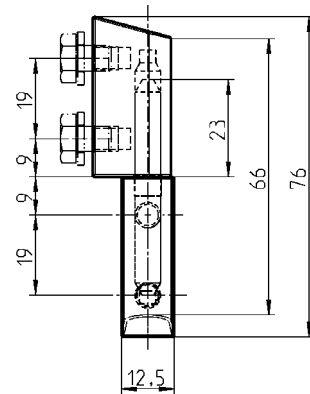

Screw-on hinge stainless steel

PROGRAM 1056, 1079

180° screw-on hinge

*M5x8 with washer

STAINLESS STEEL

180° screw-on hinge AISI 316

1056-U34-PH

180° screw-on hinge

*M6x8 with washer

STAINLESS STEEL

180° screw-on hinge AISI 316

1079-U5-PH

* not included