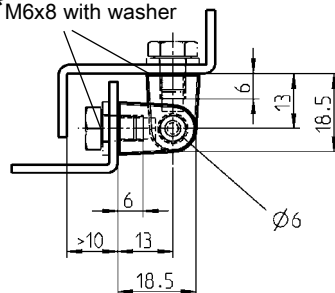

Screw-on hinge stainless steel

PROGRAM 1056, 1079

180° screw-on hinge

*M5x8 with washer

STAINLESS STEEL

180° screw-on hinge AISI 316

1056-U34-PH

180° screw-on hinge

*M6x8 with washer

STAINLESS STEEL

180° screw-on hinge AISI 316

1079-U5-PH

* not included