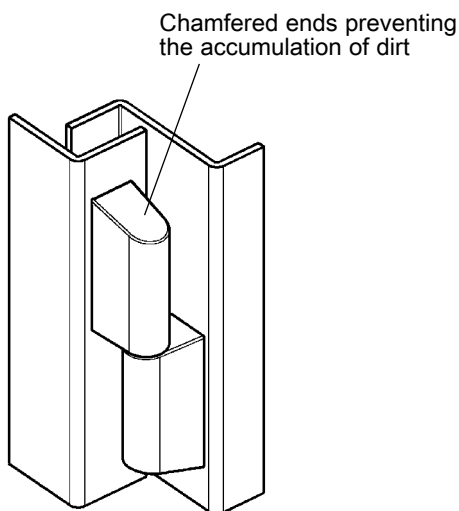

Screw-on hinge stainless steel

PROGRAM 1056, 1079

180° screw-on hinge

*M5x8 with washer

STAINLESS STEEL

180° screw-on hinge AISI 316

1056-U34-PH

180° screw-on hinge

*M6x8 with washer

STAINLESS STEEL

180° screw-on hinge AISI 316

1079-U5-PH

* not included