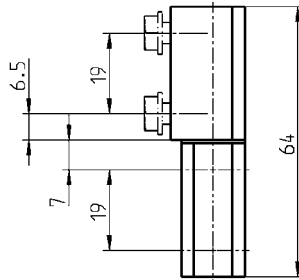

Screw-on hinge stainless steel

PROGRAM 1056, 1079

180° screw-on hinge

*M5x8 with washer

STAINLESS STEEL

180° screw-on hinge AISI 316

1056-U34-PH

180° screw-on hinge

*M6x8 with washer

STAINLESS STEEL

180° screw-on hinge AISI 316

1079-U5-PH

* not included