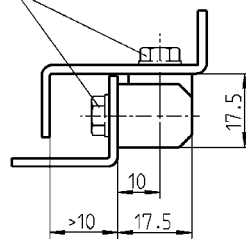

Screw-on hinge stainless steel

PROGRAM 1056, 1079

180° screw-on hinge

*M5x8 with washer

STAINLESS STEEL

180° screw-on hinge AISI 316

1056-U34-PH

180° screw-on hinge

*M6x8 with washer

STAINLESS STEEL

180° screw-on hinge AISI 316

1079-U5-PH

* not included