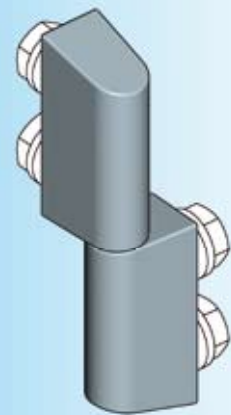

Screw-on hinge stainless steel

PROGRAM 1056, 1079

180° screw-on hinge

*M5x8 with washer

STAINLESS STEEL

180° screw-on hinge AISI 316

1056-U34-PH

180° screw-on hinge

*M6x8 with washer

STAINLESS STEEL

180° screw-on hinge AISI 316

1079-U5-PH

* not included