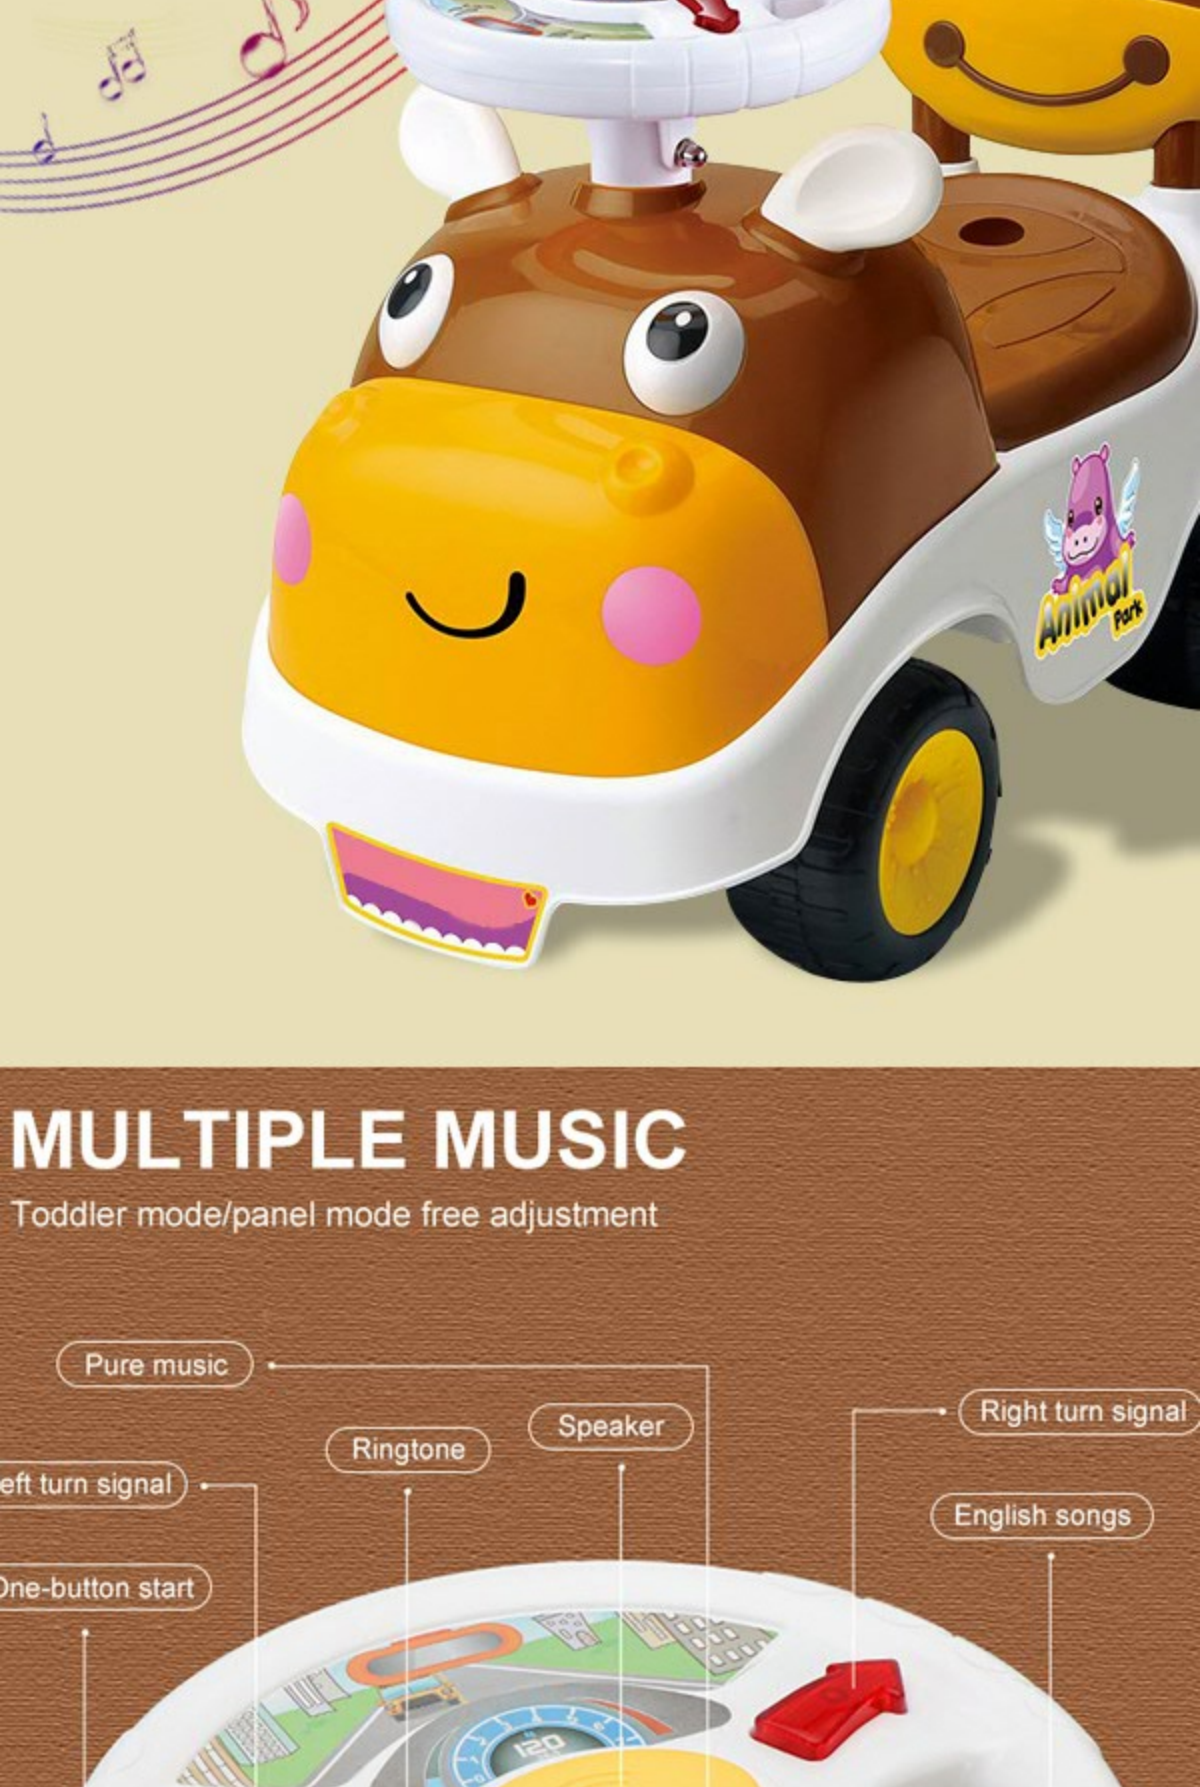

# CHILDREN BALANCED TORSION CAR

EASY TO CONTROL  
EXERCISE CHILDREN'S COORDINATION ABILITY

30° STEERING WHEEL TWIST  
FLEXIBLE LEFT AND RIGHT CONTROL

STEERING WHEEL WITH  
MUSIC AND LIGHT FUNCTIONS

## MULTIPLE MUSIC

Toddler mode/panel mode free adjustment

SEAT UP  
WITH STORAGE FUNCTION