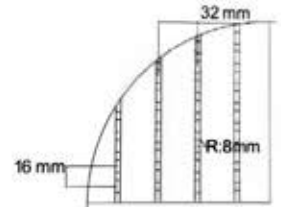

Price m² / € : 11.45

Euro	NRC
D	0.37

102-111
 600x600, 517x1381, 517x2400
 197x2400, 293x2400, 197x1381 mm
 8, 12, 18 mm MDF Melamine,
 Natural Veneered, Laminated, Painted
 2000 Holes/m²
 0.63 NRC
 Distance btw holes 32x16 mm
 Hole diameter 4, 6, 8, 10 mm
 Distance btw lines 32 mm
 Line depth 6 mm
 Line width 4 mm
 Line Length 32 mt/m²
 Acoustic fleece

Price m² / € : 12.70

Euro	NRC
C	0.60

102-112
 600x600, 517x1381, 517x2400
 197x2400, 293x2400, 197x1381 mm
 8, 12, 18 mm MDF Melamine,
 Natural Veneered, Laminated, Painted
 2000 Holes/m²
 0.63 NRC
 Distance btw holes 32x16 mm
 Hole diameter 8 mm
 Distance btw lines 16 mm
 Line depth 6 mm
 Line width 4 mm
 Line Length 64 mt/m²
 Acoustic fleece

Price m² / € : 9.75

112

600x600, 517x1381, 517x2400
197x2400, 293x2400, 197x1381 mm
12, 18 mm MDF Melamine,
Natural Veneered, Laminated & Painted
Distance btw lines 16 mm
Line depth 6 mm
Line width 4 mm
Line Length 64 mt/m²

Price m² / € : 10.40

113

600x600 517x1381, 517x2400
197x2400, 293x2400, 197x1381 mm
12, 18 mm MDF Melamine,
Natural Veneered, Laminated & Painted
Distance btw lines 8 mm
Line depth 6 mm
Line width 4 mm
Line Length 128 mt/m²