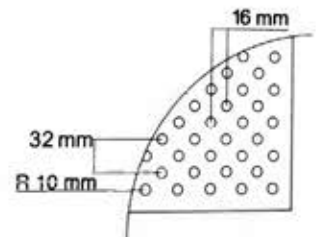

103
600x600, 517x1381, 517x2400
197x2400, 293x2400, 197x1381 mm
8, 12, 18 mm MDF Melamine,
Natural Veneered, Laminated,
Painted
4000 Holes/m²
0.90 NRC
Distance btw holes 16x16 mm
Hole diameter 4, 6, 8, 10 mm
Acoustic fleece

Price m² / € : 14.75