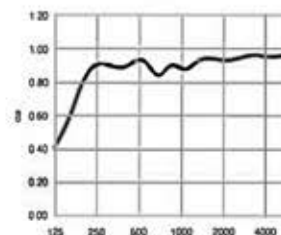

Euro	NRC
A	0.95