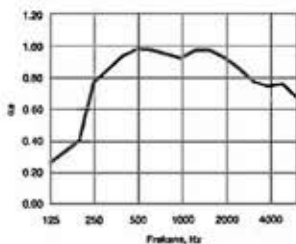

Euro	NRC
B	0.93