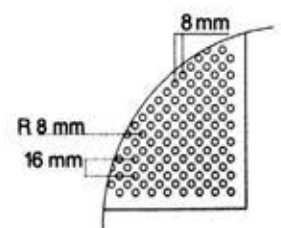

Price m² / € : 14.75

Euro	NRC
C	0.90

104
600x600, 517x1381, 517x2400
197x2400, 293x2400, 197x1381 mm
8, 12, 18 mm MDF Melamine,
Natural Veneered, Laminated,
Painted
8000 Holes/m²
0.93 NRC
Distance btw holes 16x8 mm
Hole diameter 4, 6, 8, 10 mm
Acoustic fleece

Price m² / € : 19.50

Euro	NRC
B	0.93

101-111
 600x600, 517x1381, 517x2400
 197x2400, 293x2400, 197x1381 mm
 8, 12, 18 mm MDF Melamine,
 Natural Veneered, Laminated, Painted
 1000 Holes/m²
 0.37 NRC
 Distance btw holes 32x32 mm
 Hole diameter 4, 6, 8, 10 mm
 Distance btw lines 32 mm
 Line depth 6 mm
 Line width 4 mm
 Line Length 31 mt/m²
 Acoustic fleece

Price m² / € : 9.75

112

600x600, 517x1381, 517x2400
197x2400, 293x2400, 197x1381 mm
12, 18 mm MDF Melamine,
Natural Veneered, Laminated & Painted
Distance btw lines 16 mm
Line depth 6 mm
Line width 4 mm
Line Length 64 mt/m²

Price m² / € : 10.40

113

600x600 517x1381, 517x2400
197x2400, 293x2400, 197x1381 mm
12, 18 mm MDF Melamine,
Natural Veneered, Laminated & Painted
Distance btw lines 8 mm
Line depth 6 mm
Line width 4 mm
Line Length 128 mt/m²