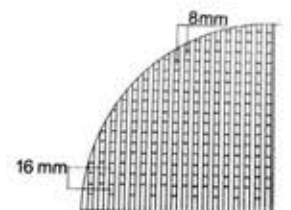

101-111
600x600, 517x1381, 517x2400
197x2400, 293x2400, 197x1381 mm
8, 12, 18 mm MDF Melamine,
Natural Veneered, Laminated, Painted
1000 Holes/m²
0.37 NRC
Distance btw holes 32x32 mm
Hole diameter 4, 6, 8, 10 mm
Distance btw lines 32 mm
Line depth 6 mm
Line width 4 mm
Line Length 31 mt/m²
Acoustic fleece

Price m² / € : 11.45

Euro	NRC
D	0.37

102-111
600x600, 517x1381, 517x2400
197x2400, 293x2400, 197x1381 mm
8, 12, 18 mm MDF Melamine,
Natural Veneered, Laminated, Painted
2000 Holes/m²
0.63 NRC
Distance btw holes 32x16 mm
Hole diameter 4, 6, 8, 10 mm
Distance btw lines 32 mm
Line depth 6 mm
Line width 4 mm
Line Length 32 mt/m²
Acoustic fleece

Price m² / € : 12.70

Euro	NRC
C	0.60

102-112
600x600, 517x1381, 517x2400
197x2400, 293x2400, 197x1381 mm
8, 12, 18 mm MDF Melamine,
Natural Veneered, Laminated, Painted
2000 Holes/m²
0.63 NRC
Distance btw holes 32x16 mm
Hole diameter 8 mm
Distance btw lines 16 mm
Line depth 6 mm
Line width 4 mm
Line Length 64 mt/m²
Acoustic fleece

Price m² / € : 13.15

Euro	NRC
C	0.63

103-112
600x600, 517x1381, 517x2400
197x2400, 293x2400, 197x1381 mm
8, 12, 18 mm MDF Melamine,
Natural Veneered, Laminated, Painted
4000 Holes/m²
0.84 NRC
Distance btw holes 16x16 mm
Hole diameter 8 mm
Distance btw lines 16 mm
Line depth 6 mm
Line width 4 mm
Line Length 64 mt/m²
Acoustic fleece

Price m² / € : 15.60

Euro	NRC
C	0.84

104-113
600x600, 517x1381, 517x2400
197x2400, 293x2400, 197x1381 mm
8, 12, 18 mm MDF Melamine,
Natural Veneered, Laminated, Painted
8000 Holes/m²
0.95 NRC
Distance btw holes 16x8 mm
Hole diameter 8 mm
Distance btw lines 8 mm
Line depth 6 mm
Line width 4 mm
Line Length 128 mt/m²
Acoustic fleece

Price m² / € : 20.90

Euro	NRC
A	0.95