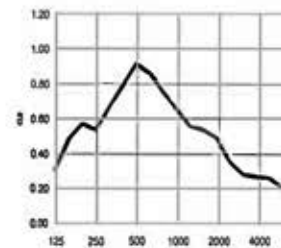

Euro	NRC
C	0.84