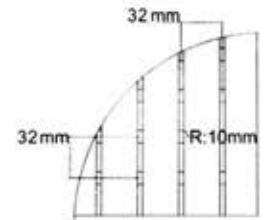

Price m² / € : 19.50

Euro	NRC
B	0.93

101-111
 600x600, 517x1381, 517x2400
 197x2400, 293x2400, 197x1381 mm
 8, 12, 18 mm MDF Melamine,
 Natural Veneered, Laminated, Painted
 1000 Holes/m²
 0.37 NRC
 Distance btw holes 32x32 mm
 Hole diameter 4, 6, 8, 10 mm
 Distance btw lines 32 mm
 Line depth 6 mm
 Line width 4 mm
 Line Length 31 mt/m²
 Acoustic fleece

Price m² / € : 11.45

Euro	NRC
D	0.37

102-111
 600x600, 517x1381, 517x2400
 197x2400, 293x2400, 197x1381 mm
 8, 12, 18 mm MDF Melamine,
 Natural Veneered, Laminated, Painted
 2000 Holes/m²
 0.63 NRC
 Distance btw holes 32x16 mm
 Hole diameter 4, 6, 8, 10 mm
 Distance btw lines 32 mm
 Line depth 6 mm
 Line width 4 mm
 Line Length 32 mt/m²
 Acoustic fleece

Price m² / € : 9.75

112

600x600, 517x1381, 517x2400
197x2400, 293x2400, 197x1381 mm
12, 18 mm MDF Melamine,
Natural Veneered, Laminated & Painted
Distance btw lines 16 mm
Line depth 6 mm
Line width 4 mm
Line Length 64 mt/m²

Price m² / € : 10.40

113

600x600 517x1381, 517x2400
197x2400, 293x2400, 197x1381 mm
12, 18 mm MDF Melamine,
Natural Veneered, Laminated & Painted
Distance btw lines 8 mm
Line depth 6 mm
Line width 4 mm
Line Length 128 mt/m²