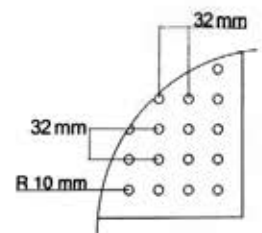

101-111

102-111

104-113

102-112

103-112

ACOUSTIC PERFORMANCE

AKUSTİK PERFORMANS

101
600x600, 517x1381, 517x2400
197x2400, 293x2400, 197x1381 mm
8, 12, 18 mm MDF Melamine,
Natural Veneered, Laminated,
Painted
1000 Holes/m²
0.40 NRC
Distance btw holes 32x32 mm
Hole diameter 4, 6, 8, 10 mm
Acoustic fleece

Price m² / € : 11.00

Euro	NRC
D	0.40

102
600x600, 517x1381, 517x2400
197x2400, 293x2400, 197x1381 mm
8, 12, 18 mm MDF Melamine,
Natural Veneered, Laminated,
Painted
2000 Holes/m²
0.71 NRC
Distance btw holes 32x16 mm
Hole diameter 4, 6, 8, 10 mm
Acoustic fleece

Price m² / € : 9.75

112

600x600, 517x1381, 517x2400
197x2400, 293x2400, 197x1381 mm
12, 18 mm MDF Melamine,
Natural Veneered, Laminated & Painted
Distance btw lines 16 mm
Line depth 6 mm
Line width 4 mm
Line Length 64 mt/m²

Price m² / € : 10.40

113

600x600 517x1381, 517x2400
197x2400, 293x2400, 197x1381 mm
12, 18 mm MDF Melamine,
Natural Veneered, Laminated & Painted
Distance btw lines 8 mm
Line depth 6 mm
Line width 4 mm
Line Length 128 mt/m²