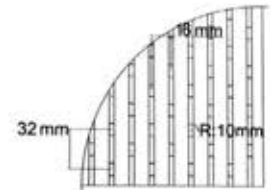

Price m² / € : 12.70

Euro	NRC
C	0.60

102-112
 600x600, 517x1381, 517x2400
 197x2400, 293x2400, 197x1381 mm
 8, 12, 18 mm MDF Melamine,
 Natural Veneered, Laminated, Painted
 2000 Holes/m²
 0.63 NRC
 Distance btw holes 32x16 mm
 Hole diameter 8 mm
 Distance btw lines 16 mm
 Line depth 6 mm
 Line width 4 mm
 Line Length 64 mt/m²
 Acoustic fleece

Price m² / € : 13.15

Euro	NRC
C	0.63

103-112
 600x600, 517x1381, 517x2400
 197x2400, 293x2400, 197x1381 mm
 8, 12, 18 mm MDF Melamine,
 Natural Veneered, Laminated, Painted
 4000 Holes/m²
 0.84 NRC
 Distance btw holes 16x16 mm
 Hole diameter 8 mm
 Distance btw lines 16 mm
 Line depth 6 mm
 Line width 4 mm
 Line Length 64 mt/m²
 Acoustic fleece

Price m² / € : 9.75

112

600x600, 517x1381, 517x2400
197x2400, 293x2400, 197x1381 mm
12, 18 mm MDF Melamine,
Natural Veneered, Laminated & Painted
Distance btw lines 16 mm
Line depth 6 mm
Line width 4 mm
Line Length 64 mt/m²

Price m² / € : 10.40

113

600x600 517x1381, 517x2400
197x2400, 293x2400, 197x1381 mm
12, 18 mm MDF Melamine,
Natural Veneered, Laminated & Painted
Distance btw lines 8 mm
Line depth 6 mm
Line width 4 mm
Line Length 128 mt/m²