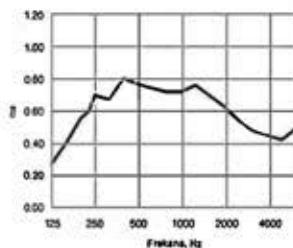

Euro	NRC
C	0.71