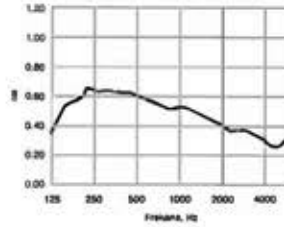

Euro	NRC
D	0.37