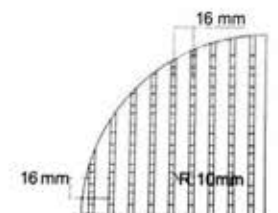

Price m² / € : 13.15

Euro	NRC
C	0.63

103-112
 600x600, 517x1381, 517x2400
 197x2400, 293x2400, 197x1381 mm
 8, 12, 18 mm MDF Melamine,
 Natural Veneered, Laminated, Painted
 4000 Holes/m²
 0.84 NRC
 Distance btw holes 16x16 mm
 Hole diameter 8 mm
 Distance btw lines 16 mm
 Line depth 6 mm
 Line width 4 mm
 Line Length 64 mt/m²
 Acoustic fleece

Price m² / € : 15.60

Euro	NRC
C	0.84

104-113
 600x600, 517x1381, 517x2400
 197x2400, 293x2400, 197x1381 mm
 8, 12, 18 mm MDF Melamine,
 Natural Veneered, Laminated, Painted
 8000 Holes/m²
 0.95 NRC
 Distance btw holes 16x8 mm
 Hole diameter 8 mm
 Distance btw lines 8 mm
 Line depth 6 mm
 Line width 4 mm
 Line Length 128 mt/m²
 Acoustic fleece

Price m² / € : 9.75

112

600x600, 517x1381, 517x2400
197x2400, 293x2400, 197x1381 mm
12, 18 mm MDF Melamine,
Natural Veneered, Laminated & Painted
Distance btw lines 16 mm
Line depth 6 mm
Line width 4 mm
Line Length 64 mt/m²

Price m² / € : 10.40

113

600x600 517x1381, 517x2400
197x2400, 293x2400, 197x1381 mm
12, 18 mm MDF Melamine,
Natural Veneered, Laminated & Painted
Distance btw lines 8 mm
Line depth 6 mm
Line width 4 mm
Line Length 128 mt/m²