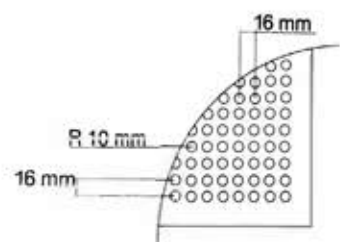

104
600x600, 517x1381, 517x2400
197x2400, 293x2400, 197x1381 mm
8, 12, 18 mm MDF Melamine,
Natural Veneered, Laminated,
Painted
8000 Holes/m²
0.93 NRC
Distance btw holes 16x8 mm
Hole diameter 4, 6, 8, 10 mm
Acoustic fleece

Price m² / € : 19.50