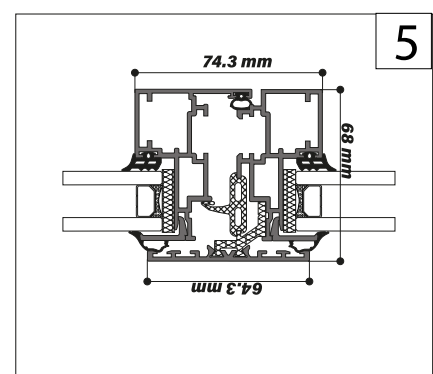

TECHNICAL SPECIFICATIONS