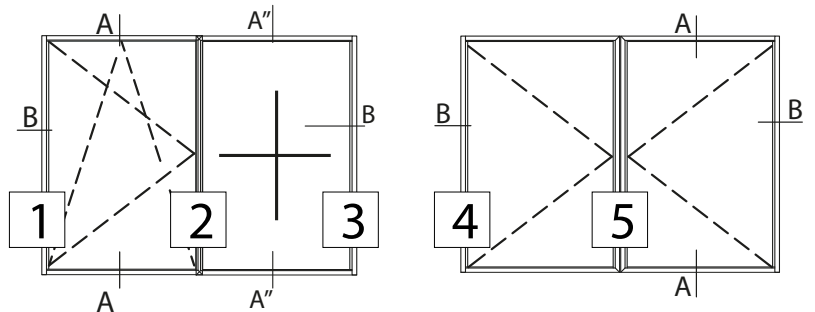

TECHNICAL SPECIFICATIONS