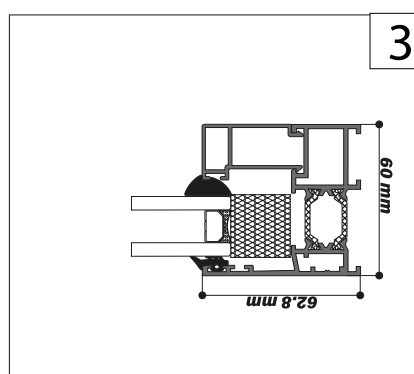

TECHNICAL SPECIFICATIONS