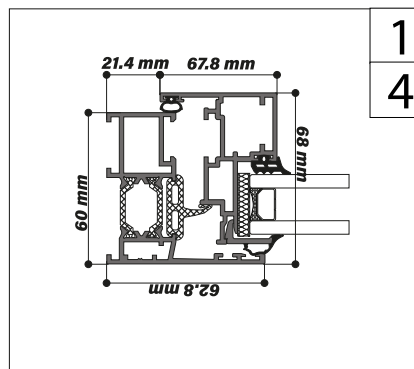

TECHNICAL SPECIFICATIONS