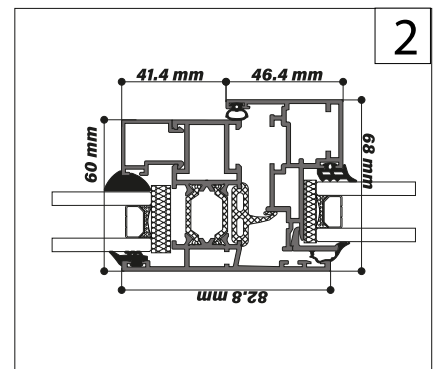

TECHNICAL SPECIFICATIONS