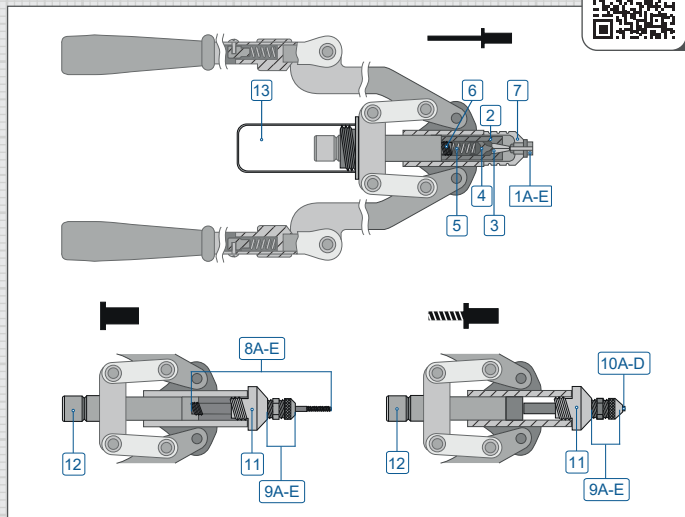

	M3	M4	M5	M6	M8	M10	M12
Aluminium		[Bar]					
Steel		[Bar]					

Steel	[Bar]						
-------	-------	--	--	--	--	--	--

- 1.9 kg
- 385 x 240 x 55 mm
- Plastic case
- 1x each nosepiece 3.0/3.2 mm; 4.0 mm; 4.8/5.0 mm; 6.0 mm; 6.4 mm for blind rivets
- 1x conversion kit each for M4 M5, M6, M8 and M10 blind rivet nuts
- 1x threaded sleeve each for M4, M5, M6 and M8 for RIFBOLT® blind rivet bolts

Item no. 31050000000

Available on request:
The **LARGE MULTI 5** workshop assortment with 225 blind rivets
825 blind rivet nuts
375 blind rivet bolts!

Fold-away arms

MULTI 5 Spare Parts

No.	Item no.	Spare part
1A	31110000123	MULTI 5 nose piece 3,0/3,2mm
1B	31110000124	MULTI 5 nose piece 4,0mm
1C	31110000125	MULTI 5 nose piece 4,8/5,0mm
1D	31150000126	MULTI 5 nose piece 6,0mm
1E	31150000127	MULTI 5 nose piece 6,4mm
2	31150000004	MULTI 5 clamping sleeve
3	31150000005	MULTI 5 clamping jaws
4	31150000006	MULTI 5 guide sleeve
5	31150000007	MULTI 5 pressure spring
6	31150000008	MULTI 5 clamping screw
7	31150000003	MULTI 5 front sleeve blind rivet
8A	311100003004	MULTI 5 mandrel M4
8B	311100003005	MULTI 5 mandrel M5
8C	311100003006	MULTI 5 mandrel M6
8D	311500003008	MULTI 5 mandrel M8
8E	311500003010	MULTI 5 mandrel M10
9A	311100002004	MULTI 5 nose piece M4
9B	311100002005	MULTI 5 nose piece M5
9C	311100002006	MULTI 5 nose piece M6
9D	311500002008	MULTI 5 nose piece M8
9E	311500002010	MULTI 5 nose piece M10

You can also use our interactive ProductViewer to quickly search for the correct spare part.

INFO

No.	Item no.	Spare part
10A	311100004004	MULTI 5 threaded sleeve M4
10B	311100004005	MULTI 5 threaded sleeve M5
10C	311100004006	MULTI 5 threaded sleeve M6
10D	311500004008	MULTI 5 threaded sleeve M8
11	311500000025	Multi 5 front sleeve
12	311500000009	Multi 5 feed rod
13	311500000010	MULTI 5 mandrel collector