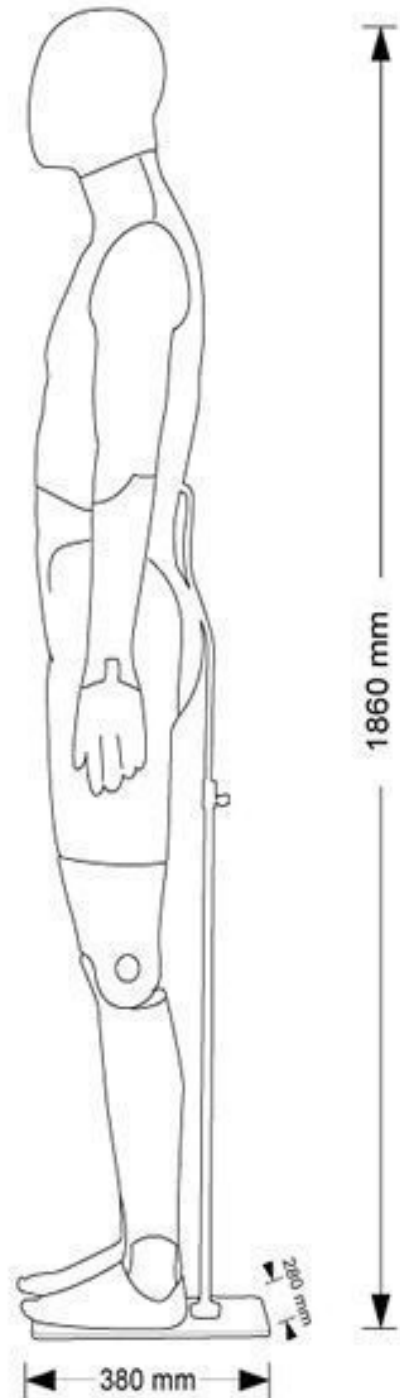

Dimensions of this flexible window mannequin:

- Height 186 cm
- Bust 104 cm
- Shoulder width 48 cm
- Waist 86 cm,
- Shoulder circumference 118 cm
- Hips of 103 cm.

DESCRIPTION

Flexible male mannequin in black EPP (polypropilene foam) with interchangeable egg head and cap black adjustable base 280x380 mm This articulated male mannequins comes with mcagnetic hooks - Recyclable - High fit - Light weight - Shock resistant

Dimensions of this flexible window mannequin:

Height 186 cm
Bust 104 cm
Shoulder width 48 cm
Waist 86 cm,
Shoulder circumference 118 cm
Hips of 103 cm.

Flexible male mannequins with abstract head

Flexible mannequins - Photo n° 2

Dimensions of this flexible window mannequin:

Height 186 cm
Bust 104 cm
Shoulder width 48 cm
Waist 86 cm,
Shoulder circumference 118 cm
Hips of 103 cm.

Flexible male mannequins with abstract head

Flexible mannequins - Photo n° 3

Dimensions of this flexible window mannequin:

Height 186 cm
 Bust 104 cm
 Shoulder width 48 cm
 Waist 86 cm,
 Shoulder circumference 118 cm
 Hips of 103 cm.

Flexible male mannequins with abstract head

Flexible mannequins - Photo n° 4