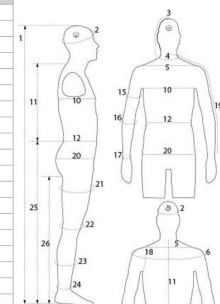

Flexible male mannequins with abstract head

Flexible mannequins

590.00 € Ex VAT

FEATURES

- **Brand** Mannequins vitrine
- **Base** Square metal
- **Fitting** Buttock
- **Color** Noir
- **Ref** man-fle-hom-2708
- **ID** 2708
- **Delivery schedule** 5-10 working days
- **Category** Flexible mannequins
- **Type** Mannequins

DETAIL

This male mannequin flexible is a shock resistant mannequin, it is very light and the material used for manufacturing is part of recyclable materials. These articulated mannequins are ideal for personalizing your windows with original and varied positions.

Dimensions of this flexible window mannequin:

- Height 186 cm
- Bust 104 cm
- Shoulder width 48 cm
- Waist 86 cm,
- Shoulder circumference 118 cm
- Hips of 103 cm.

DESCRIPTION

Flexible male mannequin in black EPP (polypropilene foam) with interchangeable egg head and cap black adjustable base 280x380 mm This articulated male mannequins comes with mcagnetic hooks - Recyclable - High fit - Light weight - Shock resistant

Colour: Black
Components: 280x380 mm black base
Packing: single box h.410x610x810 mm