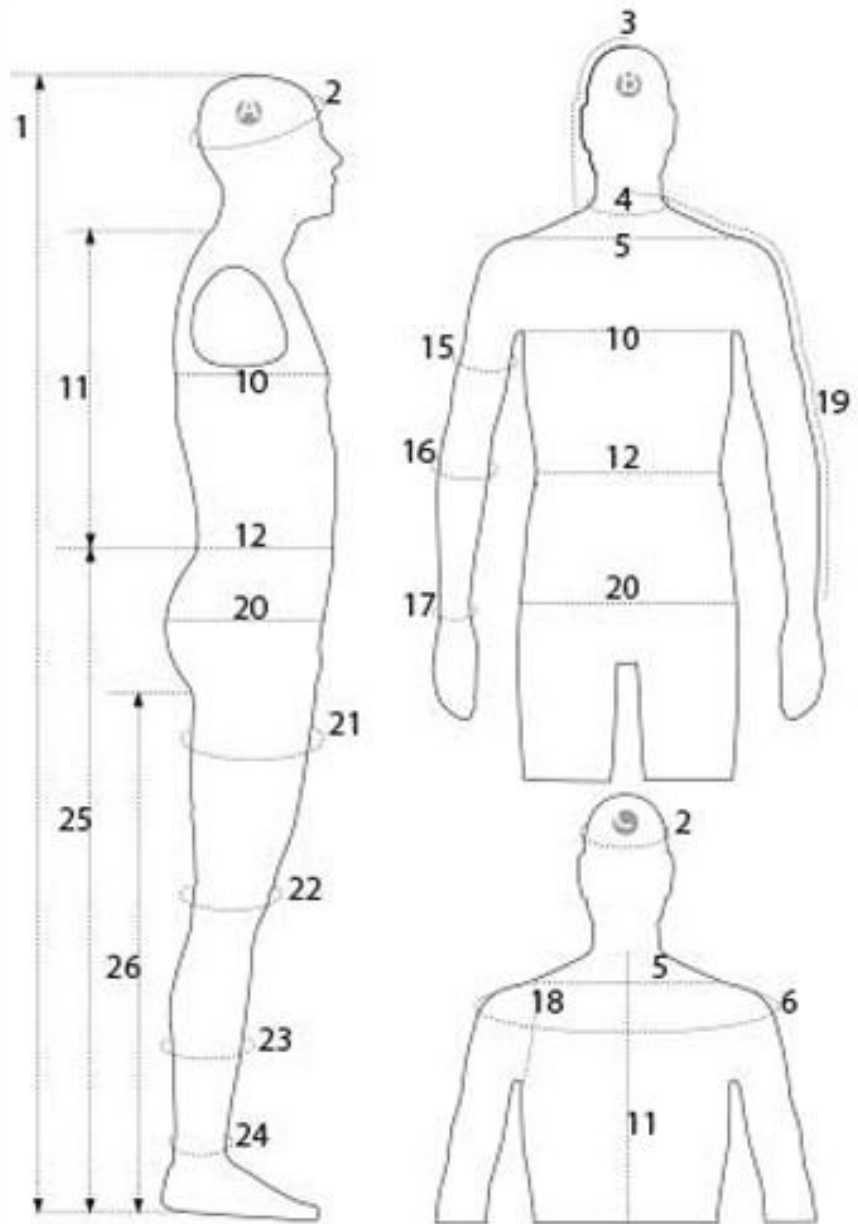

Dimensions of this flexible window mannequin:

- Height 186 cm
- Bust 104 cm
- Shoulder width 48 cm
- Waist 86 cm,
- Shoulder circumference 118 cm
- Hips of 103 cm.

DESCRIPTION

Flexible male mannequin in black EPP (polypropilene foam) with interchangeable egg head and cap black adjustable base 280x380 mm This articulated male mannequins comes with mcagnetic hooks - Recyclable - High fit - Light weight - Shock resistant

Dimensions of this flexible window mannequin:

Height 186 cm
Bust 104 cm
Shoulder width 48 cm
Waist 86 cm,
Shoulder circumference 118 cm
Hips of 103 cm.

Flexible male mannequins with abstract head

Flexible mannequins - Photo n° 2

Dimensions of this flexible window mannequin:

Height 186 cm
Bust 104 cm
Shoulder width 48 cm
Waist 86 cm,
Shoulder circumference 118 cm
Hips of 103 cm.

Flexible male mannequins with abstract head

Flexible mannequins - Photo n° 3

	DESCRIZIONE DESCRIPTION	MISURE MEASURE cm
1	STATURA size	186
2	CIRCONFERENZA TESTA head width	57
3	GIRO CAPPuccio hood hole	32
4	CIRCONFERENZA COLLO BASSO neck low	42
5	LARGHEZZA SPALLE shouder width	48
6	CIRCONFERENZA SPALLE shoulders circumference	118
10	CIRCONFERENZA TORACE chest	104
11	LUNGHEZZA SCHIENA DIETRO back lenght behind	46
12	CIRCONFERENZA VITA waist width	86
15	CIRCONFERENZA BRACCIO arm width	32
16	CIRCONFERENZA GOMITO elbow width	29
17	CIRCONFERENZA POLSO wrist width	19,5
18	GIRO MANICA armhole	50
19	LUNGHEZZA MANICA sleeve from center neck	87
20	CIRCONFERENZA BACINO hips width	103
21	CIRCONFERENZA COSCIA thigh width	58
22	CIRCONFERENZA GINOCCHIO knee width	39
23	CIRCONFERENZA POLPACCIO Calf width	38
24	CAVIGLIA Ankle	24
25	LUNGHEZZA FIANCO length from hip to feet	116
26	INTERNO GAMBA inseam lenght	85