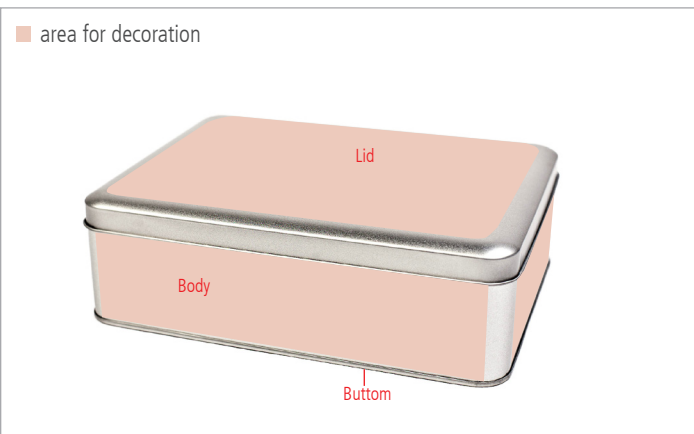

Bisquits Box [DSE 091] - Product Data Sheet

Bisquits Box - Dimensions

Areas for Decoration

Bisquits Box - Detailed Views

Bisquits Box - Key Data

Description	When size does matter! Based on A5 Maxi, with hinged lid.									
Article Number	DSE 091									
Dimensions	220 mm x 160 mm x 65 mm									
Pcs. per packing unit	20 Pieces									
Decoration *	Serigraphy		Digital Printing		Pad Printing		Laser Engraving		Stamping	
Lid	✓		✗		✓		✓		✓	
Body	✗		✗		✓		✓		✗	
Bottom	✗		✗		✓		✓		✗	

✗ for this tin type not available

✓ for this tin type available

* The print-technological feasibility only can be evaluated after the exact verification of layout and design.

Special Productions

Full-face offset prints, extra viewing windows, adaptations for height and hinges or other specific technical changes of the tin can be realized according a special production, normally from 2000 pieces minimum quantity. Please keep in mind making individuell offers and arrangements for delivery.