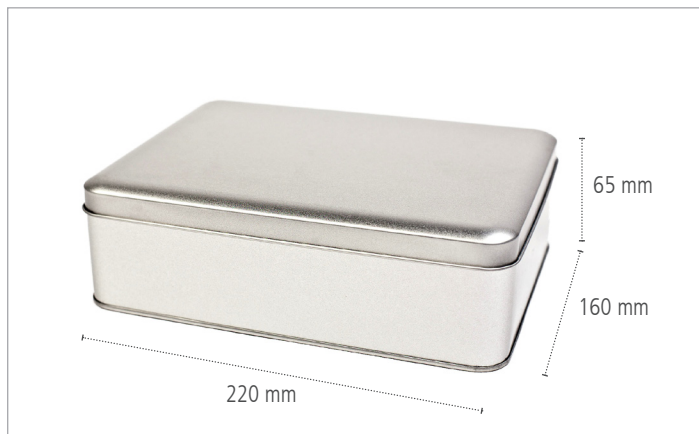

Bisquits Box [DSE 091] - Product Data Sheet

Bisquits Box - Dimensions

Areas for Decoration

Bisquits Box - Detailed Views

Bisquits Box - Key Data

Description	When size does matter! Based on A5 Maxi, with hinged lid.									
Article Number	DSE 091									
Dimensions	220 mm x 160 mm x 65 mm									
Pcs. per packing unit	20 Pieces									
Decoration *	Serigraphy		Digital Printing		Pad Printing		Laser Engraving		Stamping	
Lid	✓		✗		✓		✓		✓	
Body	✗		✗		✓		✓		✗	
Bottom	✗		✗		✓		✓		✗	

✗ for this tin type not available

✓ for this tin type available

* The print-technological feasibility only can be evaluated after the exact verification of layout and design.

Special Productions

Full-face offset prints, extra viewing windows, adaptations for height and hinges or other specific technical changes of the tin can be realized according a special production, normally from 2000 pieces minimum quantity. Please keep in mind making individuell offers and arrangements for delivery.