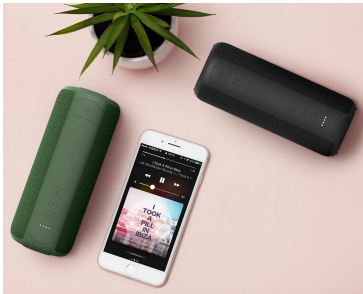

20W WATERPROOF IPX7 BLUETOOTH SPEAKER

BTS200

TECHNICAL DETAILS

Reference: BTS200
 Bluetooth version: 5.0 + EDR
 Compliant
 Battery: 18650 / 3.7V / 2200 mAh
 Frequency: 90HZ - 20KHZ
 RF Range: ≥ 10M
 Loudspeaker Output: 10W * 2
 Charging time: 3 hours
 Playing time: 10 hours
 Charging voltage/current: DC 5V
 SNR(Signal to Noise Ratio) : ≥ 80dB
 Distortion: 0.5%
 Waterproof: IPX7
 Functions: bluetooth, hands-free calls, AUX, TWS, TF CARD

OTHER DETAILS

Material: ABS + TPU + fabric
 Dimensions: 77 * 80 * 188 mm
 Unit Weight: 533 g
 Colors: Black, Red, Blue, Green, Gray
 OEM color: 1000 pcs
 MOQ: 1000pcs
 Delivery time:
 sample approval 7 days,
 production time 30 days
 Accessories: Type-C charging cable, AUX cable, manual
 Certification: CE, RoHS