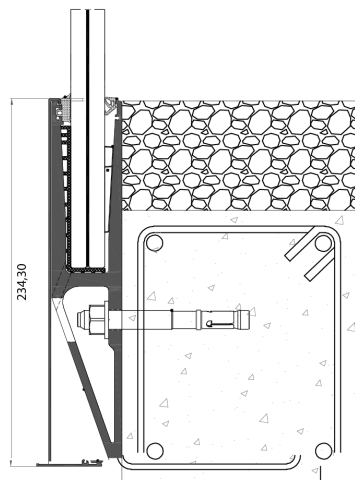

4. Offset surface-mounted installation