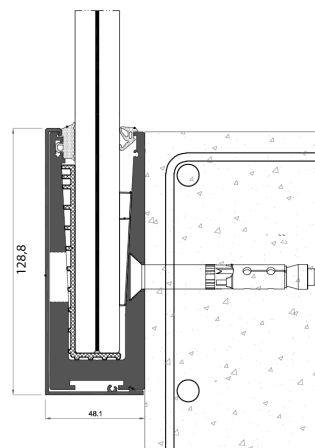

2. Installation in exterior surface

3. Installation on wall offset installation