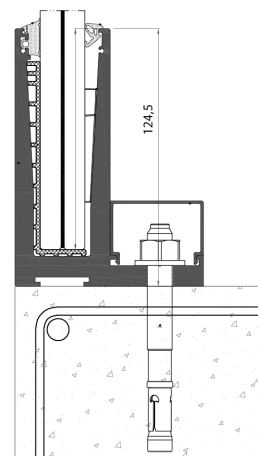

3. Installation on wall offset installation