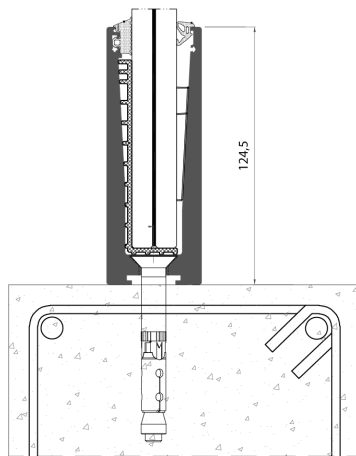

TECHNICAL FIT

1. Installation on wall