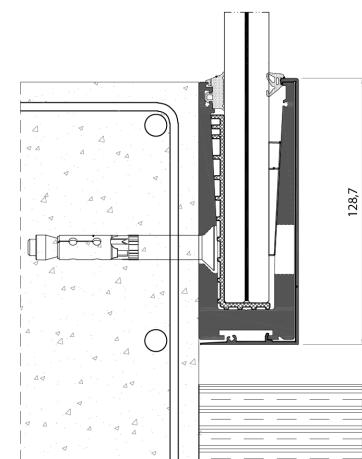

5. Indoor surface-mounted installation