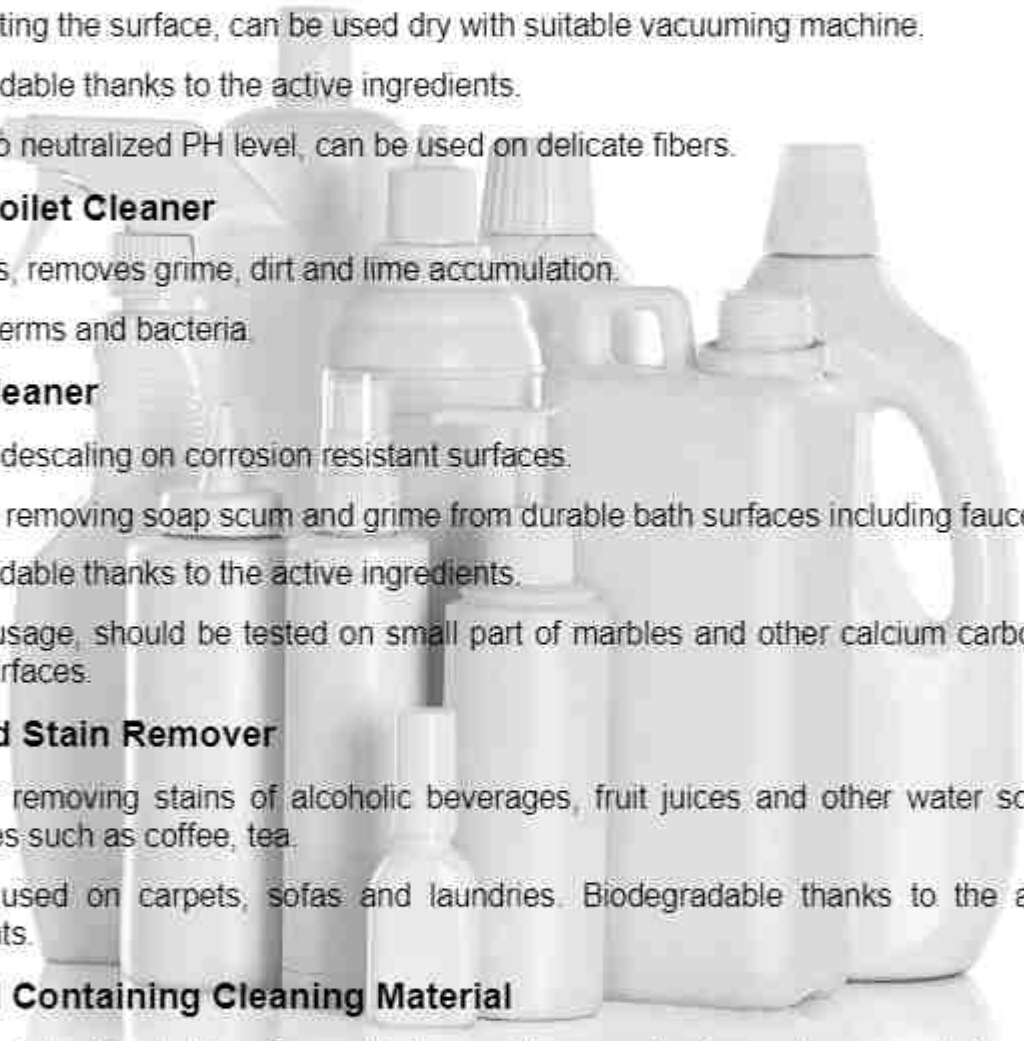

GENERAL CLEANING PRODUCTS

Carpet Shampoo for Machines

Suitable for cleaning carpets and sofa surfaces with wet type sofa cleaning machines.

Foam density can be controlled easily.

After dusting the surface, can be used dry with suitable vacuuming machine.

Biodegradable thanks to the active ingredients.

Thanks to neutralized PH level, can be used on delicate fibers.

WC – Toilet Cleaner

Disinfects, removes grime, dirt and lime accumulation.

Kills all germs and bacteria.

Bath Cleaner

Used for descaling on corrosion resistant surfaces.

Great for removing soap scum and grime from durable bath surfaces including faucets.

Biodegradable thanks to the active ingredients.

Prior to usage, should be tested on small part of marbles and other calcium carbonate based surfaces.

Dirt and Stain Remover

Used for removing stains of alcoholic beverages, fruit juices and other water soluble beverages such as coffee, tea.

Can be used on carpets, sofas and laundries. Biodegradable thanks to the active ingredients.

Mineral Containing Cleaning Material

Woks on sinks, tiles, bath surfaces, kitchen appliances, aluminum, chrome and other hard surfaces: cleans and shines without any scratches.

With the help of minerals and active ingredients, takes away hardened dirt.

Leaves a great scent behind and takes away bad odor.