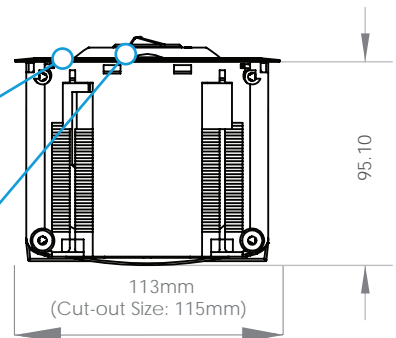

RAISED INTERFACE

The unit is raised above the mounted surface to reduce spill fluid ingress when in the open position.

EASY INSTALLATION

Four ratchet clips quickly and easily slide on to fasten the unit in its mounting cut-out.

ADD-ON LENGTH OPTIONS

Small:	225
Medium:	275
Large:	350

All measurements are in millimeters unless otherwise indicated

© 2017 Copyright Power Logic SA (Pty) Ltd. All Rights Reserved. Due to continual product improvements and upgrades, Power Logic reserves the right to amend and change products as it sees fit. As such, images of products are for indicative purposes only and actual products may vary from those depicted and certain options may be unavailable. Always check with your distributor or with Power Logic regarding availability of the product of your choice.