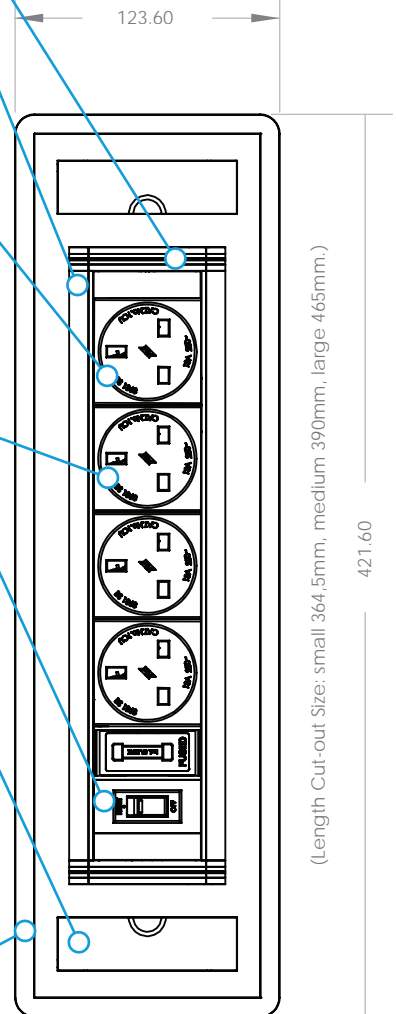

POWER OUTLET ORIENTATION

Power outlets are pre-fitted at any angle in 45° increments.

SWITCHES

The unit is able to house a 15A Thermal Overload Switch as well as other standard red or green switches.

COMMS MODULE

USB SMART CHARGER

Various configurations of USB smart chargers available. For more information visit: www.powerlogic.net

FLUSH MOUNTING

When closed, the unit sits almost flush with the work surface to minimize obstruction.

RAISED INTERFACE

The unit is raised above the mounted surface to reduce spill fluid ingress when in the open position.

EASY INSTALLATION

Four ratchet clips quickly and easily slide on to fasten the unit in its mounting cut-out.

ADD-ON LENGTH OPTIONS

Small:	225
Medium:	275
Large:	350

All measurements are in millimeters unless otherwise indicated

© 2017 Copyright Power Logic SA (Pty) Ltd. All Rights Reserved. Due to continual product improvements and upgrades, Power Logic reserves the right to amend and change products as it sees fit. As such, images of products are for indicative purposes only and actual products may vary from those depicted and certain options may be unavailable. Always check with your distributor or with Power Logic regarding availability of the product of your choice.