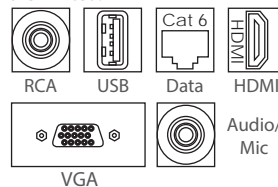

POWER OUTLETS

Choose from 24 international power outlets available in black, grey and white. Optional colours also available. Contact your closest distributor for more information or visit:

www.powerlogic.net

POWER OUTLET ORIENTATION

Power outlets are pre-fitted at any angle in 45° increments.

SWITCHES

The unit is able to house a 15A Thermal Overload Switch as well as other standard red or green switches.

COMMS MODULE

The comms module houses two peripherals and can be fitted on one or both ends. Configurations are limited.

AESTHETICS

The unit has a wide variety of colours and finishes, for both metal and plastic components, that are sure to complement any environment. Contact your distributor for more information.

RAISED INTERFACE

The unit is raised above the mounted surface to reduce spill fluid ingress when in the open position.

EASY INSTALLATION

Four ratchet clips quickly and easily slide on to fasten the unit in its mounting cut-out.