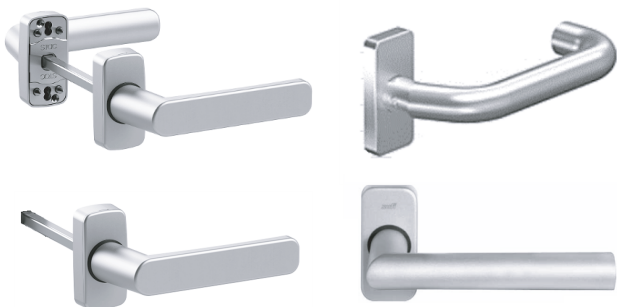

TECHNICAL SPECIFICATIONS