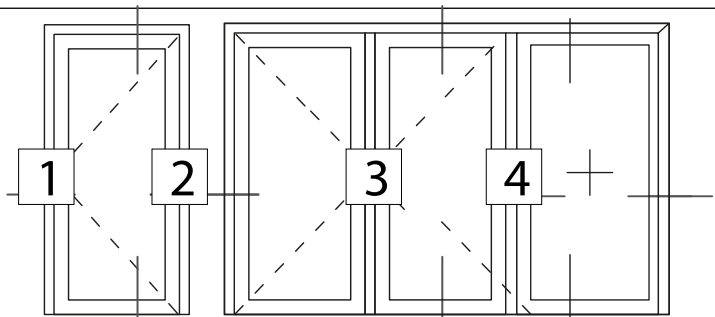

TECHNICAL SPECIFICATIONS