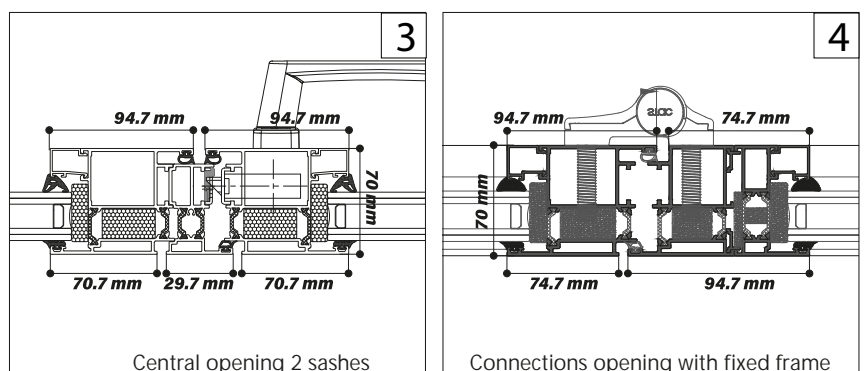

TECHNICAL SPECIFICATIONS