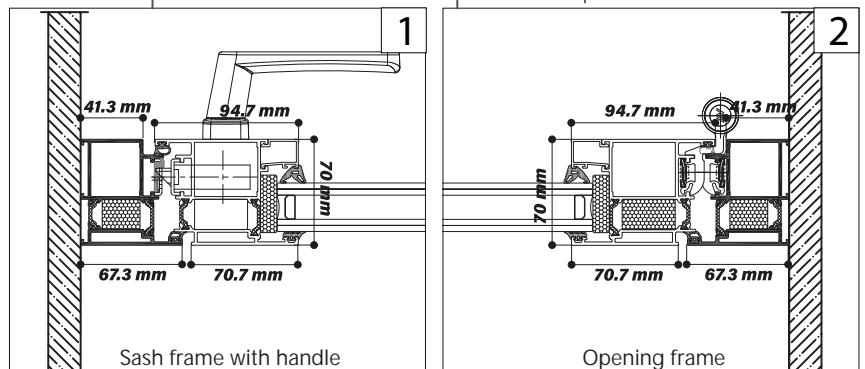

TECHNICAL SPECIFICATIONS