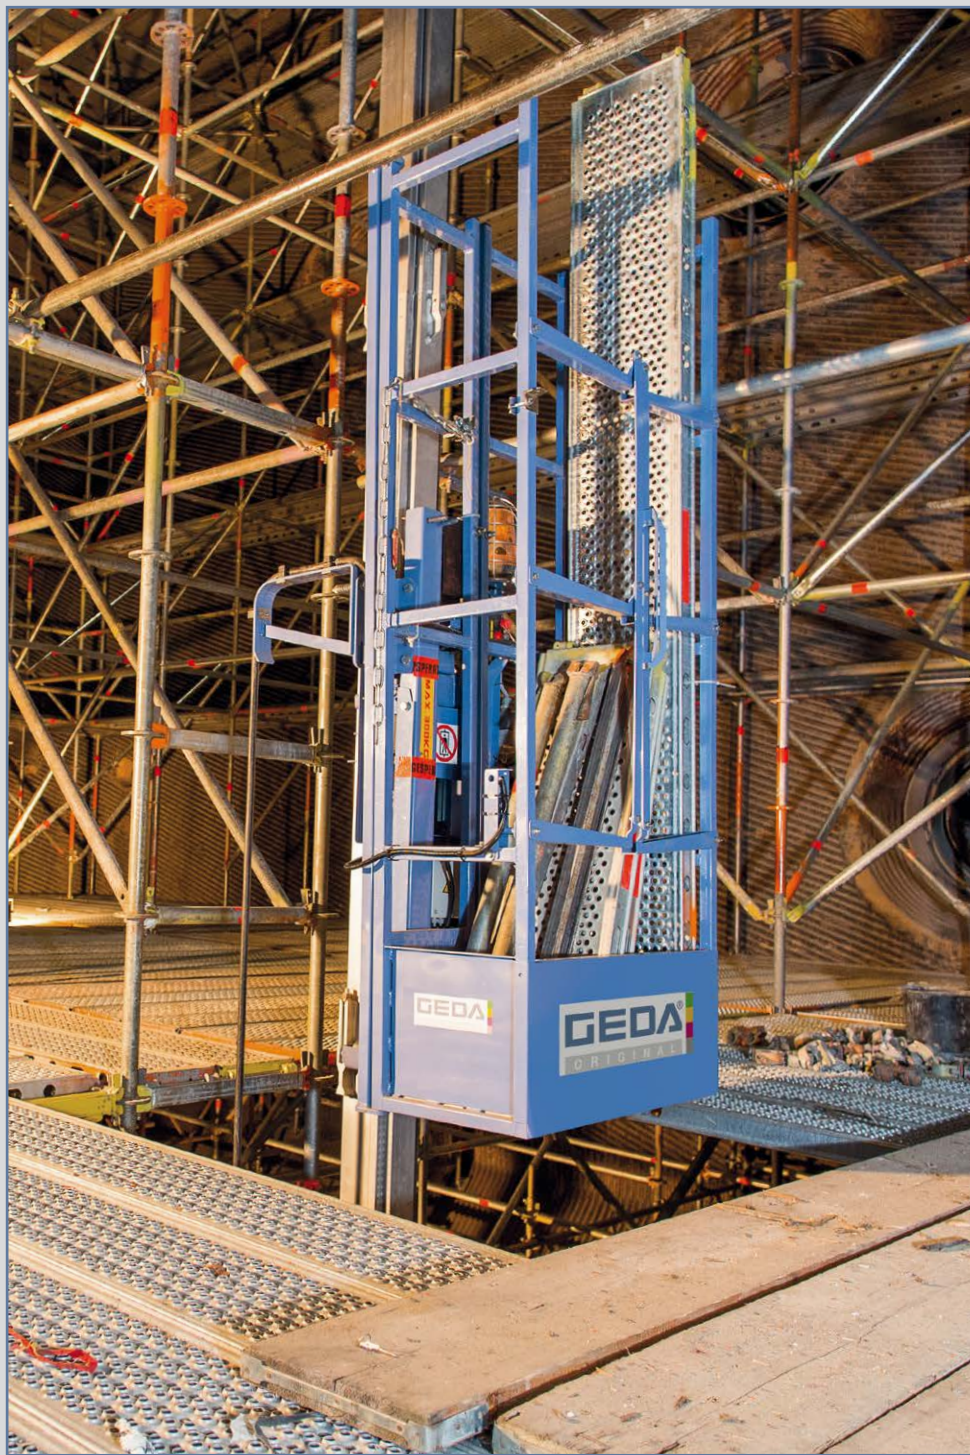

# GEDA® 300 Z Boiler Hoist

GEDA®  
ORIGINAL

★ Specially designed for boilers ★

★ Collapsible ★

★ Access through manholes (45 cm) possible ★

★ Quick installation ★

## 300 Z Boiler Hoist

### TECHNICAL DATA

Load capacity	300 kg
Platform size	0.76 x 0.38 m
Lifting speed	25 m/min
Lifting height	100 m
Power supply	2.2 kW/400 V/50 Hz/16 A

Your dealer: