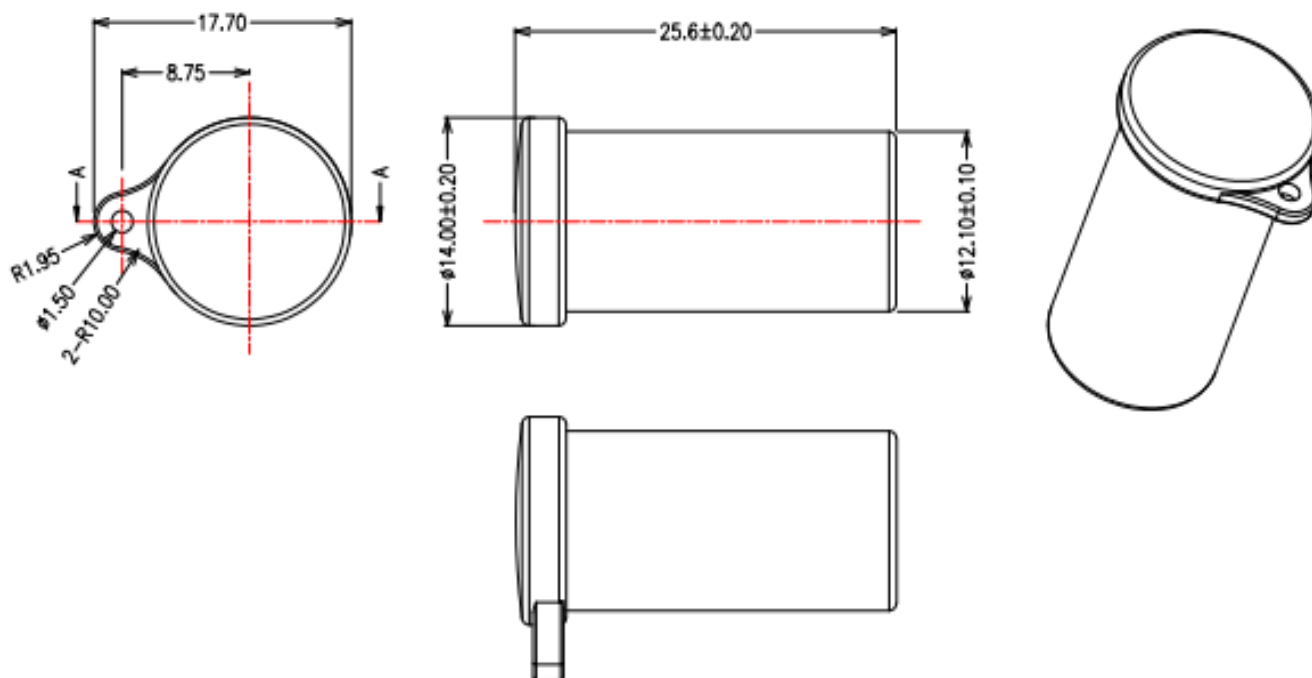

FEMALE SEALING CAP

Product Specifications	
Part Number	L03001-001
Color	Black
Insulation material	EPDM
Safety degree	II
Flame class	UL94-V0
Ambient temperature range	-40℃ until +90℃
Suitable cable connector	PV 4.0 Female connector

Drawing:

Approval: Bill 2012.1.3

Check: Linda 2012.1.3

Design: Cathy 2012.1.3