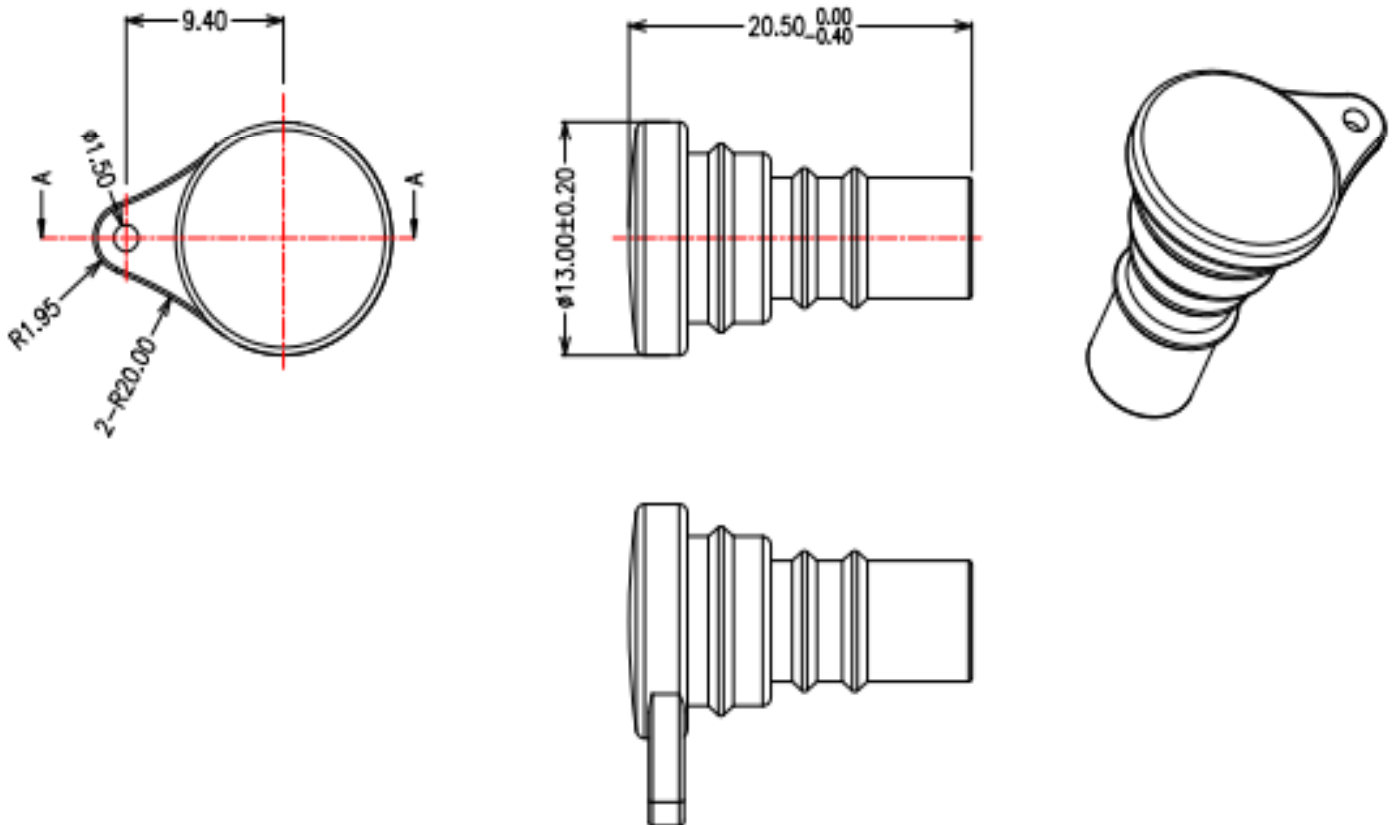

MALE SEALING CAP

Product Specifications	
Part Number	L03001-002
Color	Black
Insulation material	EPDM
Safety degree	II
Flame class	UL94-V0
Ambient temperature range	-40℃ until +90℃
Suitable cable connector	PV 4.0 Male connector

Drawing:

Approval: Bill 2012.1.3

Check: Linda 2012.1.3

Design: Cathy 2012.1.3