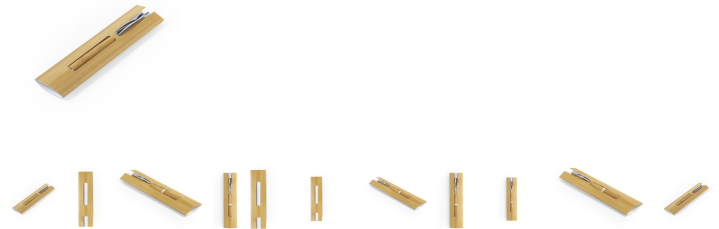

Pen Pouch Locen

Product No.: **16611000000**

Nature line ball pen sleeve. Made of cardboard, with pattern inspired in bamboo grains. Especially designed to show the logo in the clip and/or body of the ball pen (ball pen not included).

Product price range

0.04 - 0.05 EUR

Parameters

Materials:	Cardboard
Height:	155.00 mm
Length:	40.00 mm
Brutto Weight:	3.00 g
Carton Width:	36.00 cm
Carton Height:	16.00 cm
Carton Length:	80.00 cm
Carton Gross Weight:	14.00 kg
Carton Items:	4000 pcs
Packing:	Individually in a gift pouch
Indication:	Recyclable
Indication:	Natural materials
Category:	Ballpoint Pens

Pricelist

1+	500+
0.05 EUR	0.04 EUR

Printing options

Printing position	Available branding technologies	Max. size	Max. colors
Bottom Main Face	Pad Printing B	30 x 25 mm	Max 4 colors

Delivery time:

.....

Calculation: